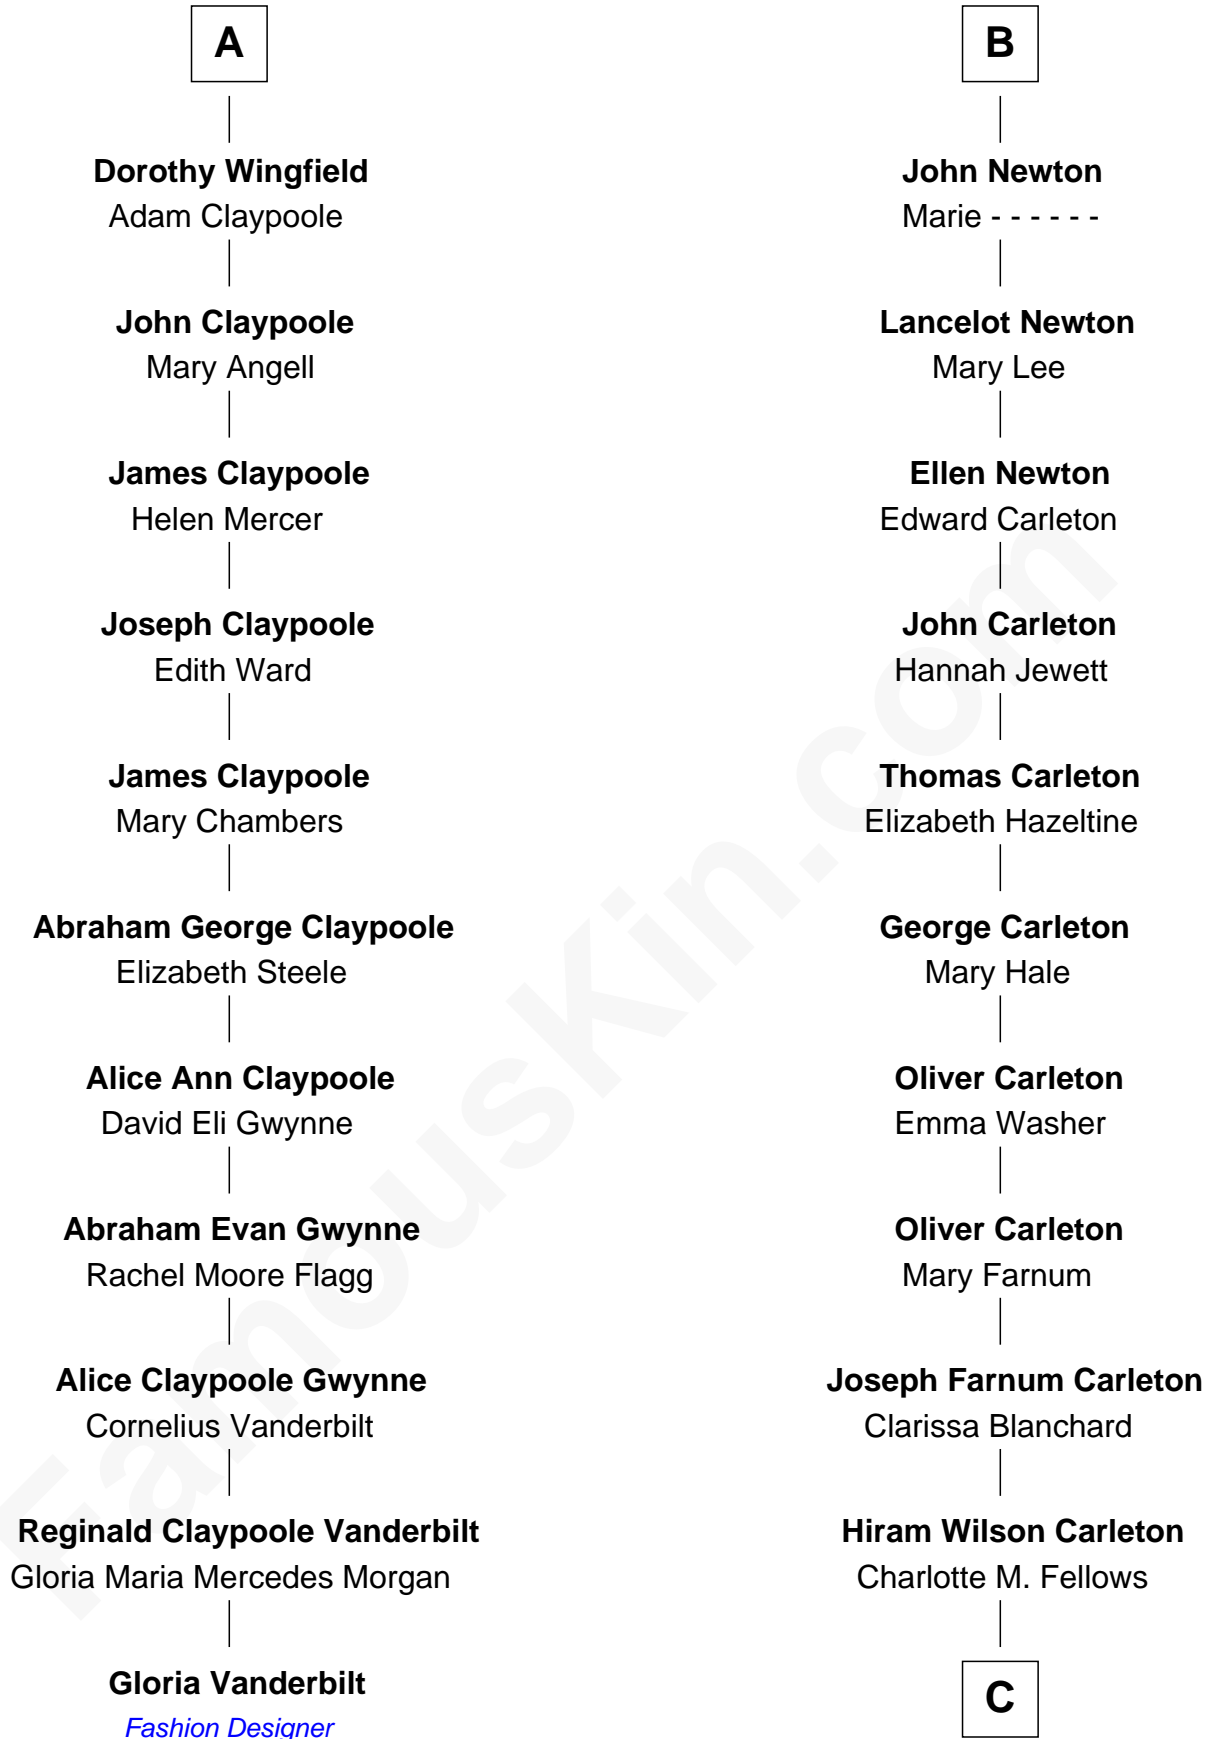

FamousKin.com
Relationship Chart of
Gloria Vanderbilt
Fashion Designer

17th cousin 3 times removed of

Mickey Rourke
Movie Actor

Edmund Fitzalan
 Alice de Warenne

Richard Fitzalan
 Eleanor Plantagenet

Aline Fitzalan
 Sir Roger le Strange

Sir Richard Fitzalan
 Elizabeth de Bohun

Lucy le Strange
 Sir William Willoughby

Elizabeth Fitzalan
 Sir Robert Goushill

Margery Willoughby
 Sir William FitzHugh

Elizabeth Goushill
 Sir Robert Wingfield

Lora FitzHugh
 Sir John Constable

Sir Henry Wingfield
 Elizabeth Rookes

Isabel Constable
 Stephen de Thorpe

Robert Wingfield
 Margery Quarles

Margaret Thorpe
 John Newton

Robert Wingfield
 Elizabeth Cecil

John Newton
 Margaret Grimston

A

B

C

Joseph Clinton Carleton

Maud Alice Fitts

Hazel May Carleton

Leonard Ernest Cameron

Annette Elizabeth Cameron

Philip Andrew Rourke

Mickey Rourke