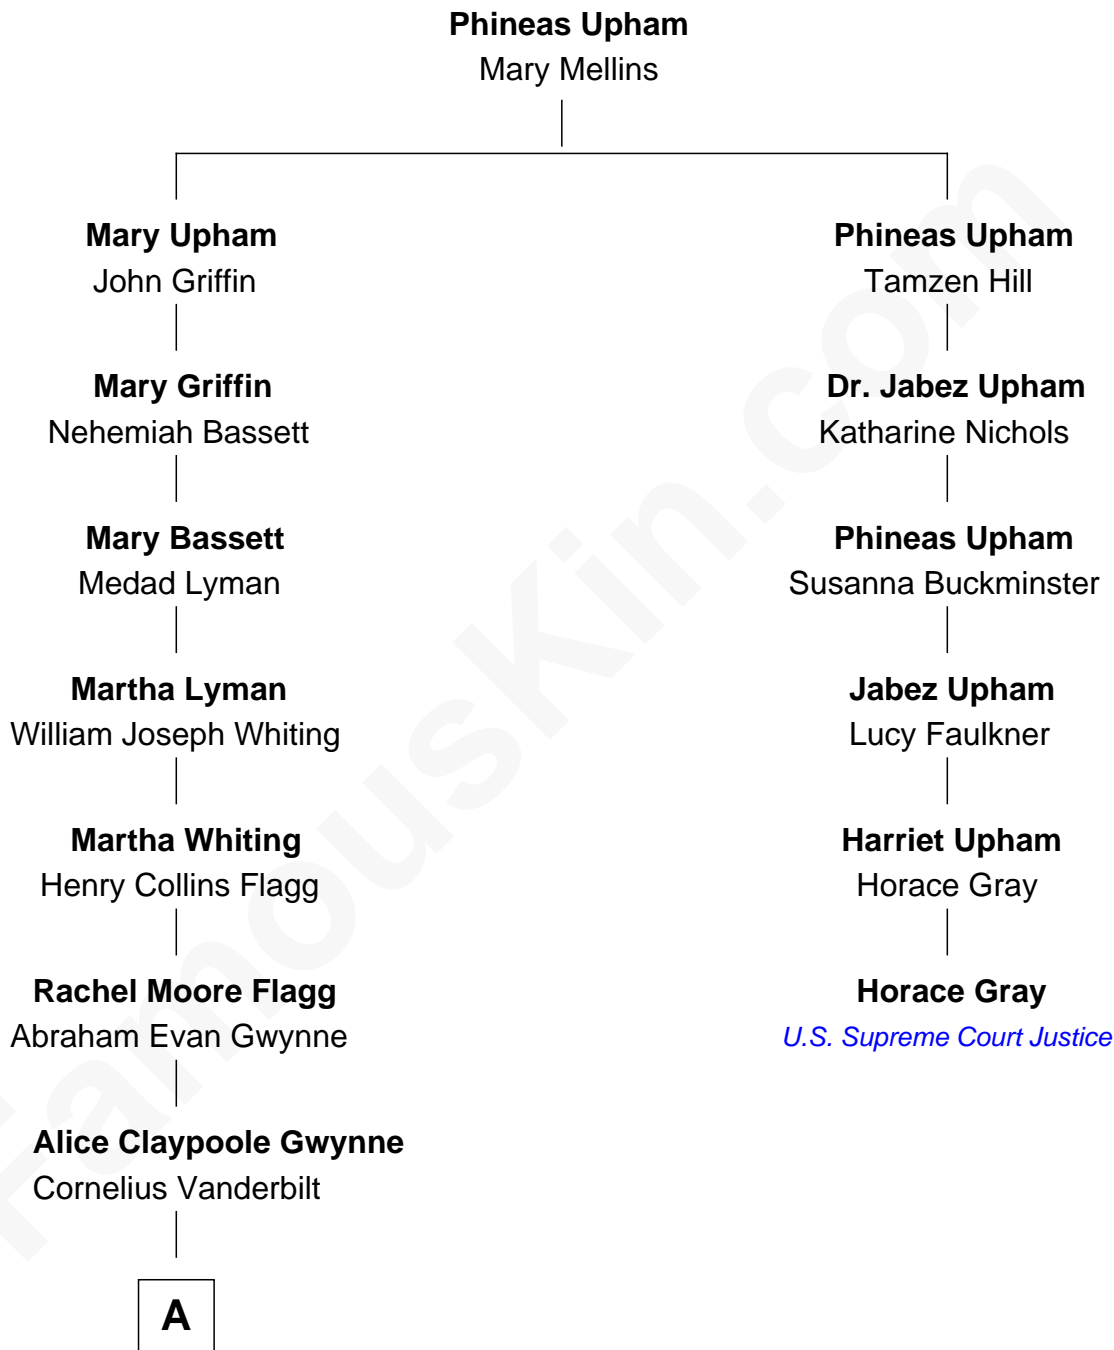

FamousKin.com
Relationship Chart of
Gloria Vanderbilt
Fashion Designer

5th cousin 3 times removed of
Horace Gray
U.S. Supreme Court Justice

A

Reginald Claypoole Vanderbilt

Gloria Maria Mercedes Morgan

Gloria Vanderbilt

Fashion Designer

FamousKin.com