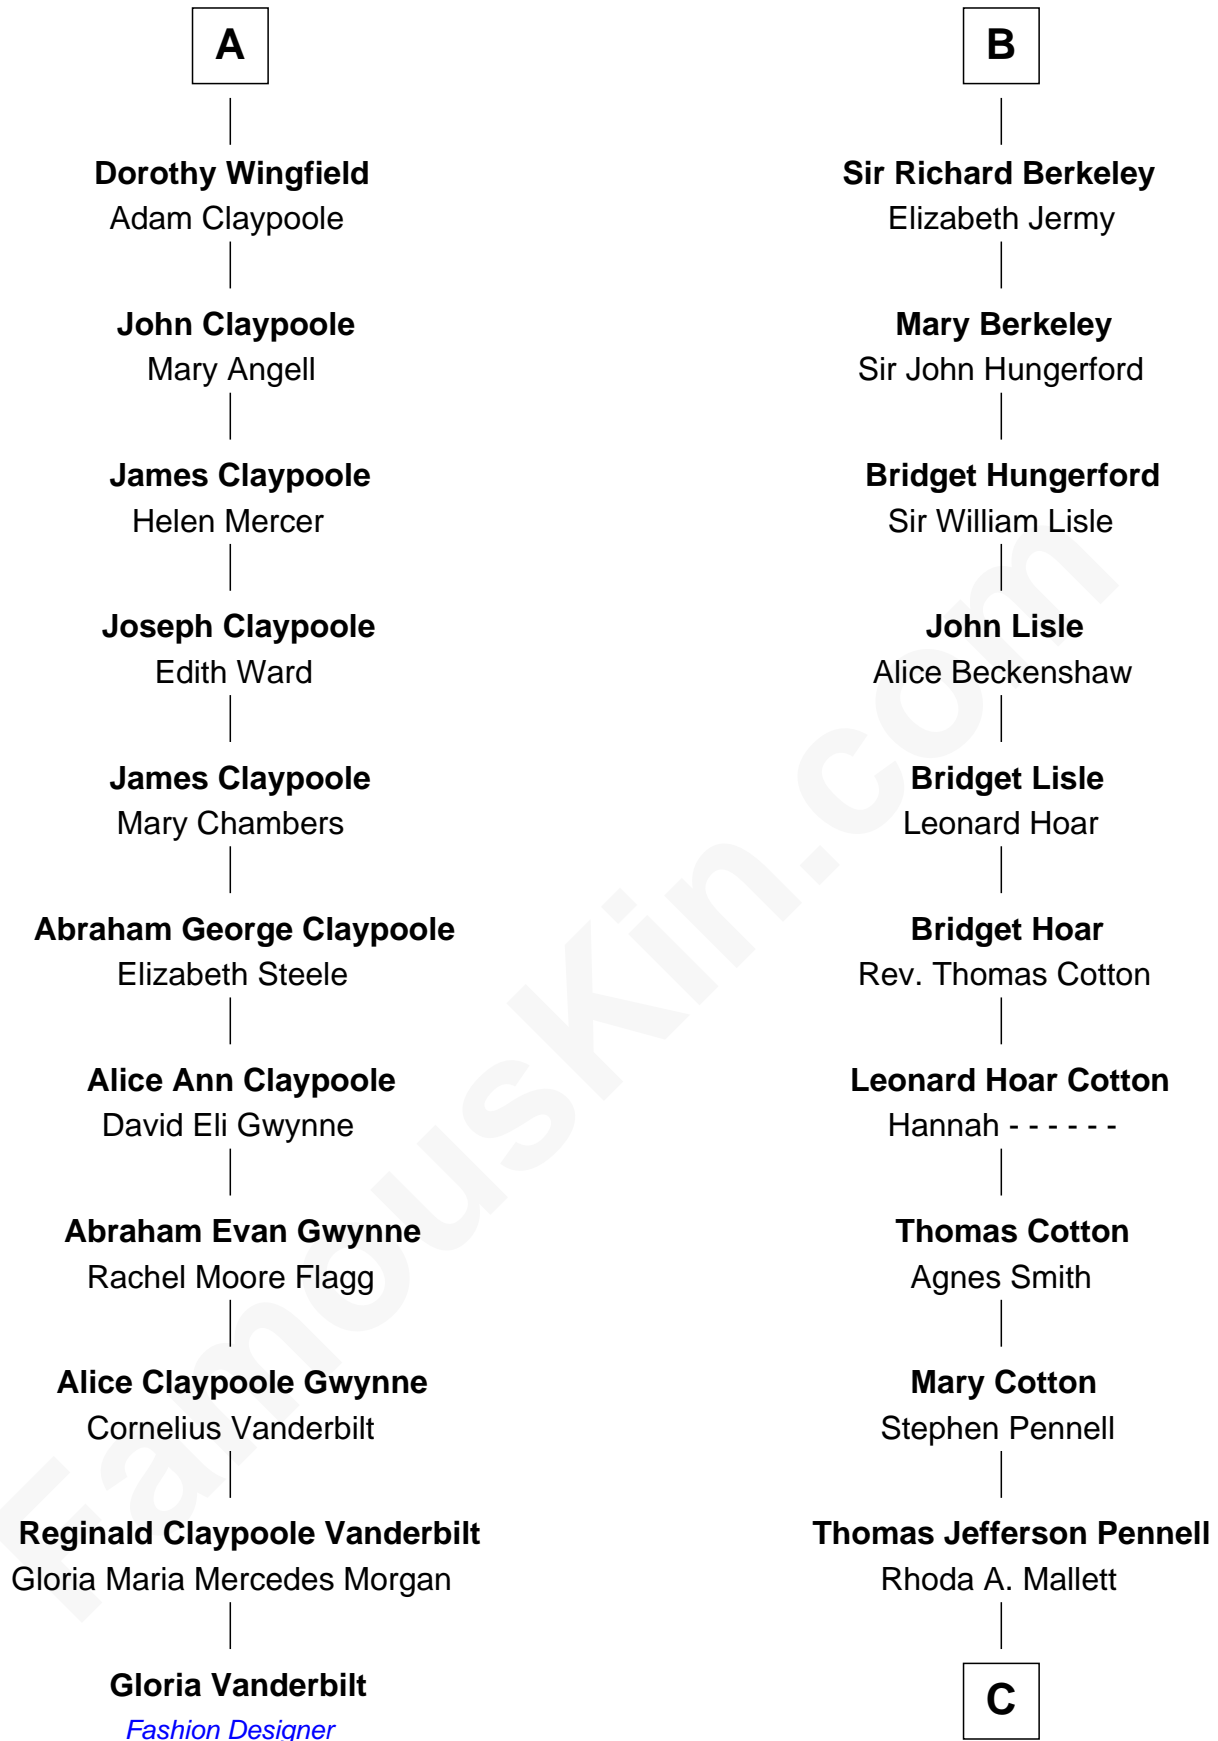

FamousKin.com
Relationship Chart of
Gloria Vanderbilt
Fashion Designer

17th cousin 4 times removed of
Warren Buffett
Chairman & CEO, Berkshire Hathaway

C

Deborah Collamore Pennell

John Watson

Susan Ann Watson

Ford Bela Barber

Stella Frances Barber

John Ammon Stahl

Leila Stahl

Howard Homan Buffett

Warren Buffett

Chairman & CEO, Berkshire Hathaway

FamousKin.com