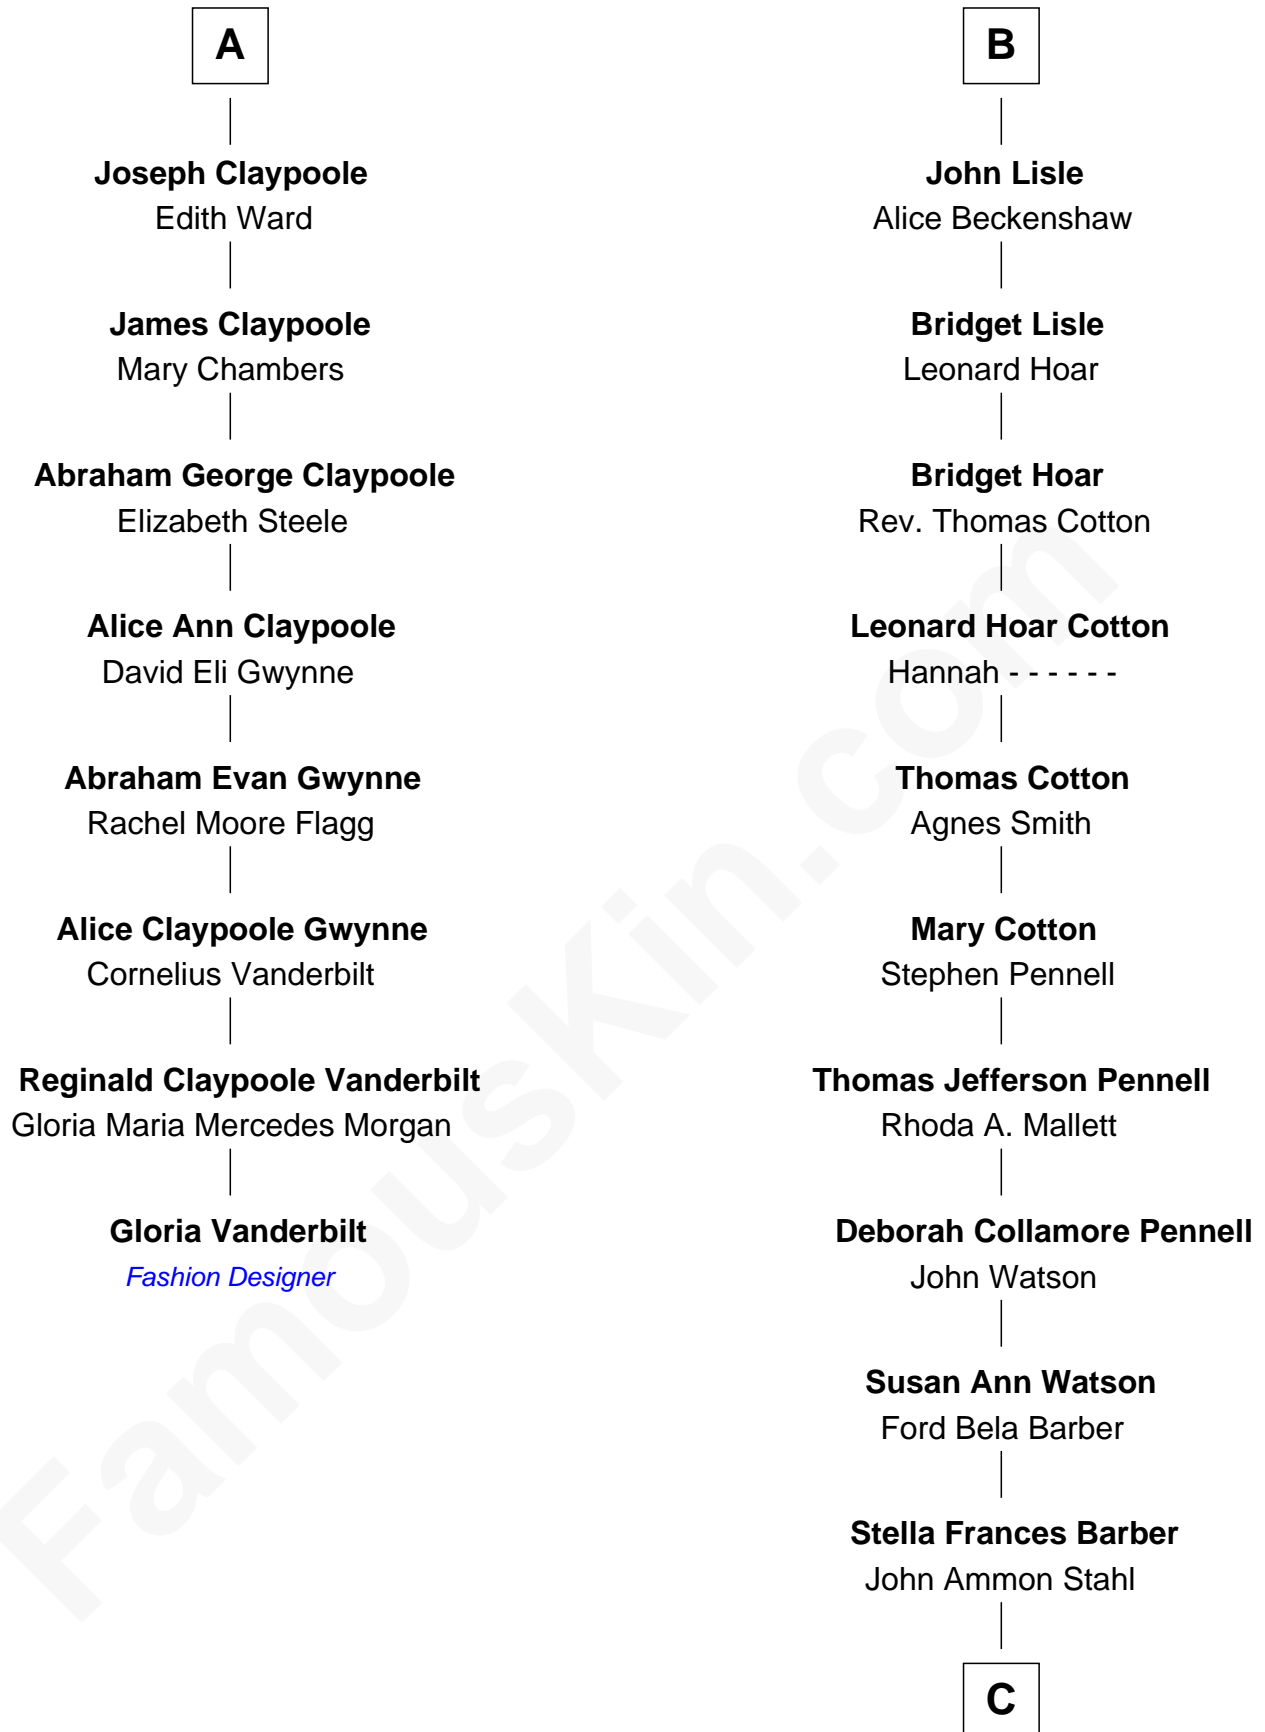

FamousKin.com
Relationship Chart of
Gloria Vanderbilt
Fashion Designer

14th cousin 4 times removed of
Warren Buffett
Chairman & CEO, Berkshire Hathaway

C

Leila Stahl
Howard Homan Buffett

Warren Buffett
Chairman & CEO, Berkshire Hathaway

FamousKin.com