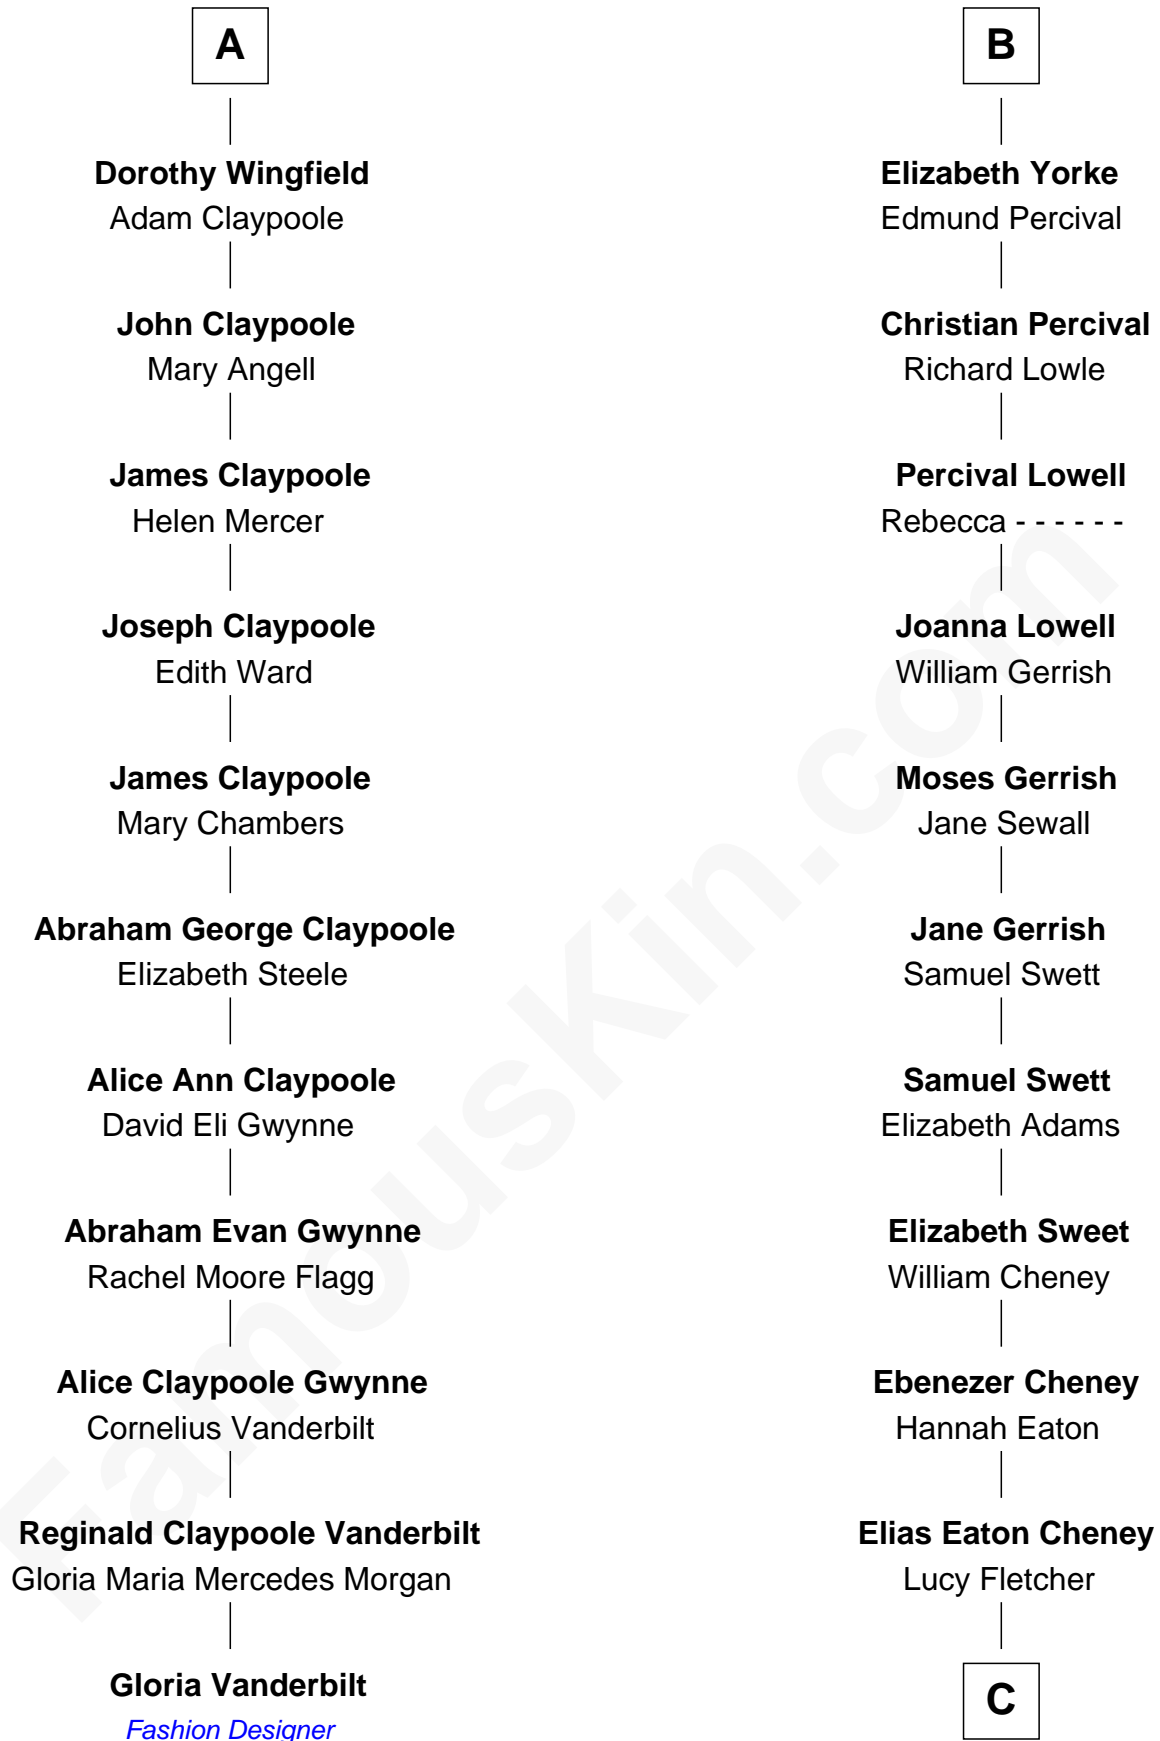

FamousKin.com
Relationship Chart of
Gloria Vanderbilt
Fashion Designer

17th cousin 3 times removed of
Dick Cheney
46th U.S. Vice-President

C

—
Samuel Fletcher Cheney

Ella A. Phillips

—
Thomas Herbert Cheney

Margaret E. Tyler

—
Richard Herbert Cheney

Marge Lorraine Dickey

—
Dick Cheney

46th U.S. Vice-President

FamousKin.com