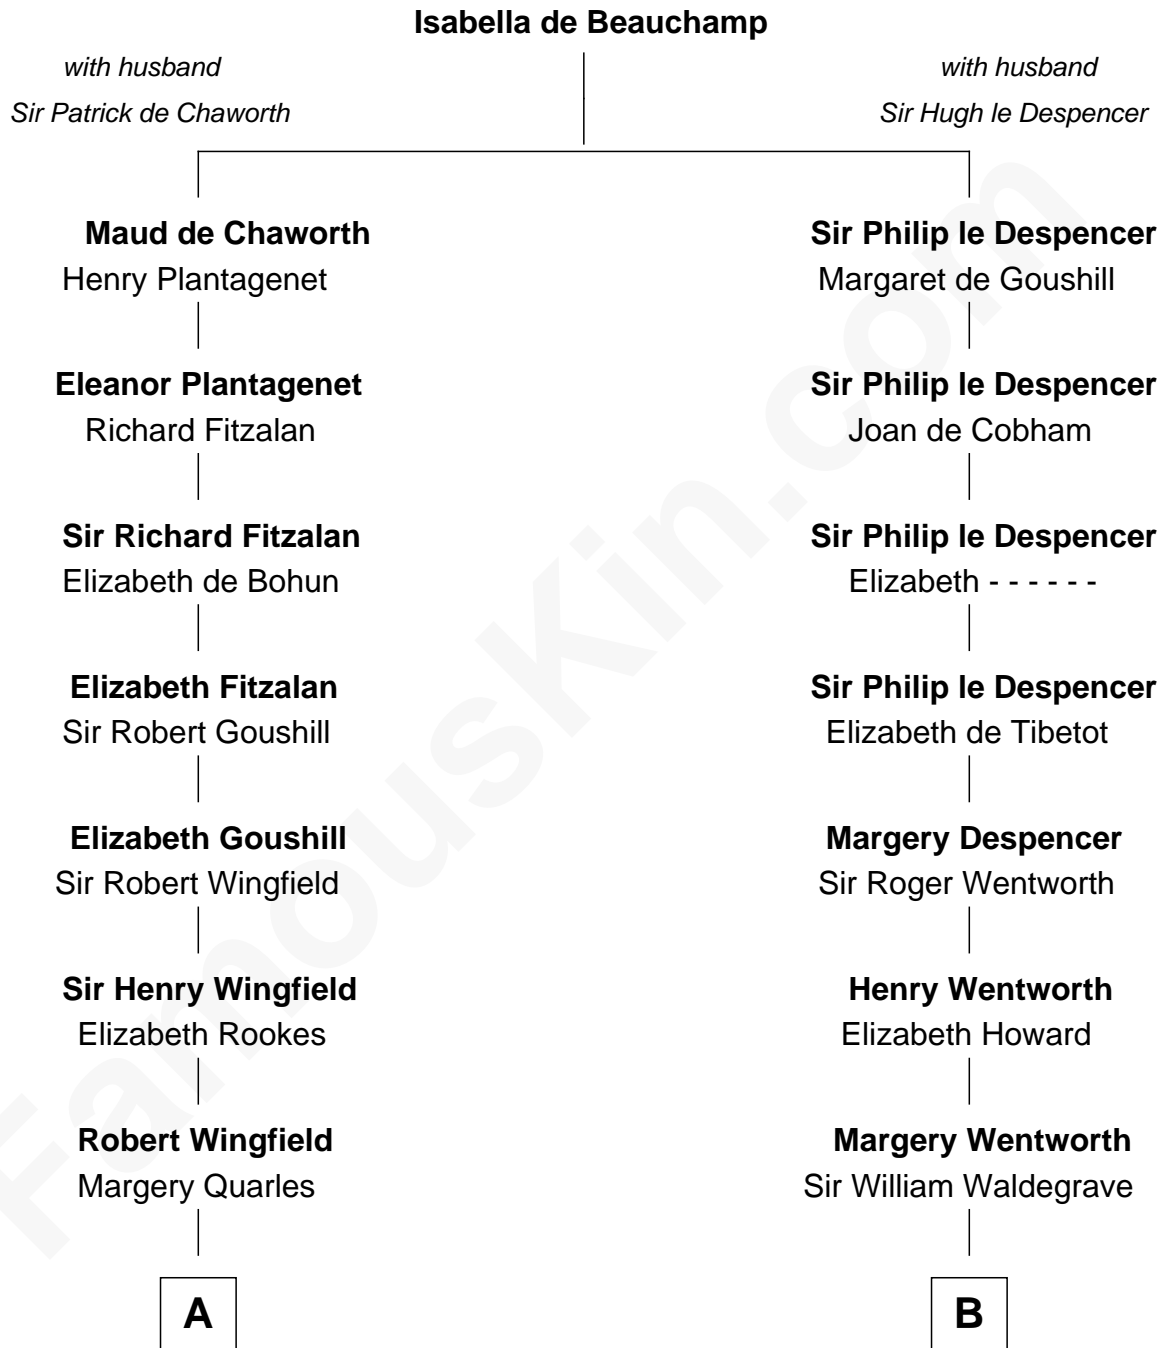

FamousKin.com
Relationship Chart of
Gloria Vanderbilt
Fashion Designer

18th cousin 2 times removed of

Walt Disney
Co-Founder of The Walt Disney Company

C

Reginald Claypoole Vanderbilt

Gloria Maria Mercedes Morgan

Gloria Vanderbilt

Fashion Designer

D

Eber Call

Violette Lawrence

Charles Call

Henrietta Gross

Flora Call