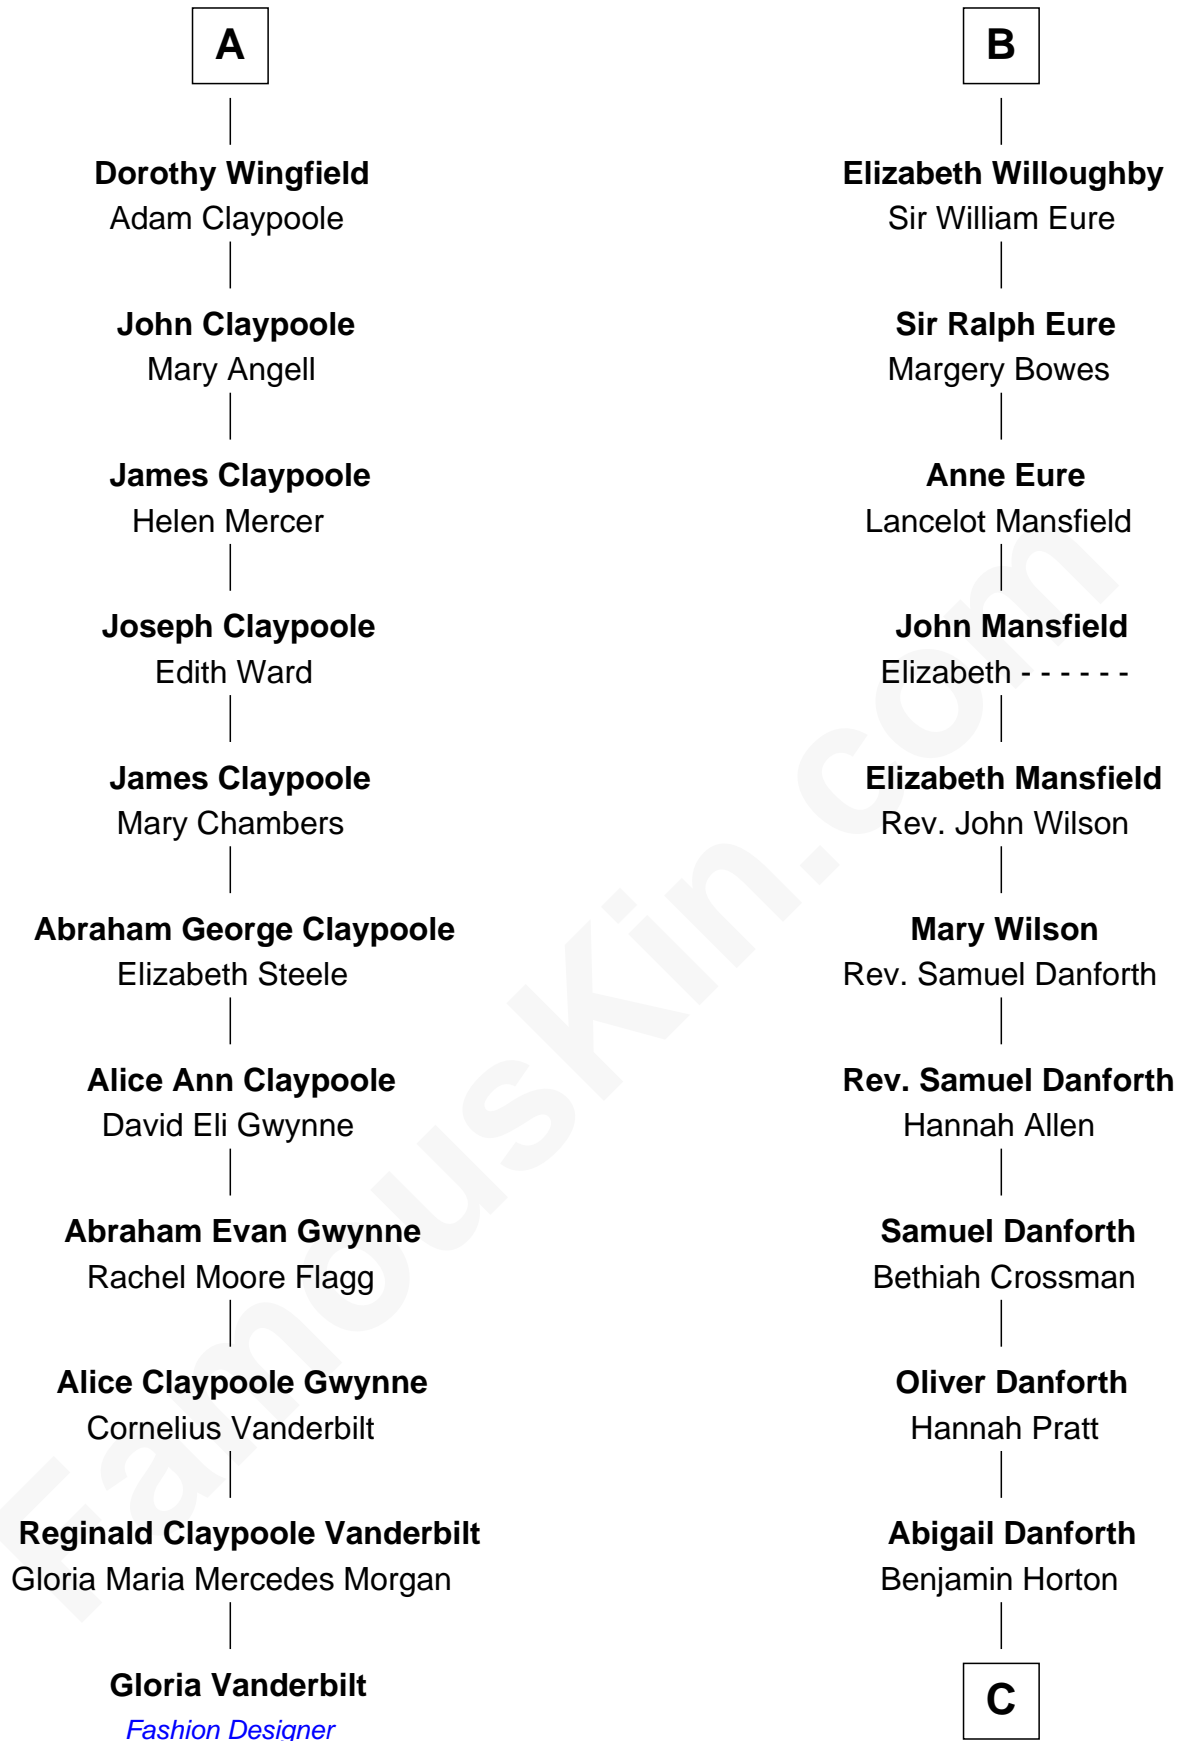

FamousKin.com

Relationship Chart of

Gloria Vanderbilt

Fashion Designer

17th cousin 3 times removed of

E. C. Segar
Cartoonist (Popeye creator)

C

Abigail Danforth Horton

Eleazer Walker

Mary Jane Walker

Thomas Segar

Amzi Andrews Segar

Erma Irene Crisler

E. C. Segar

Cartoonist