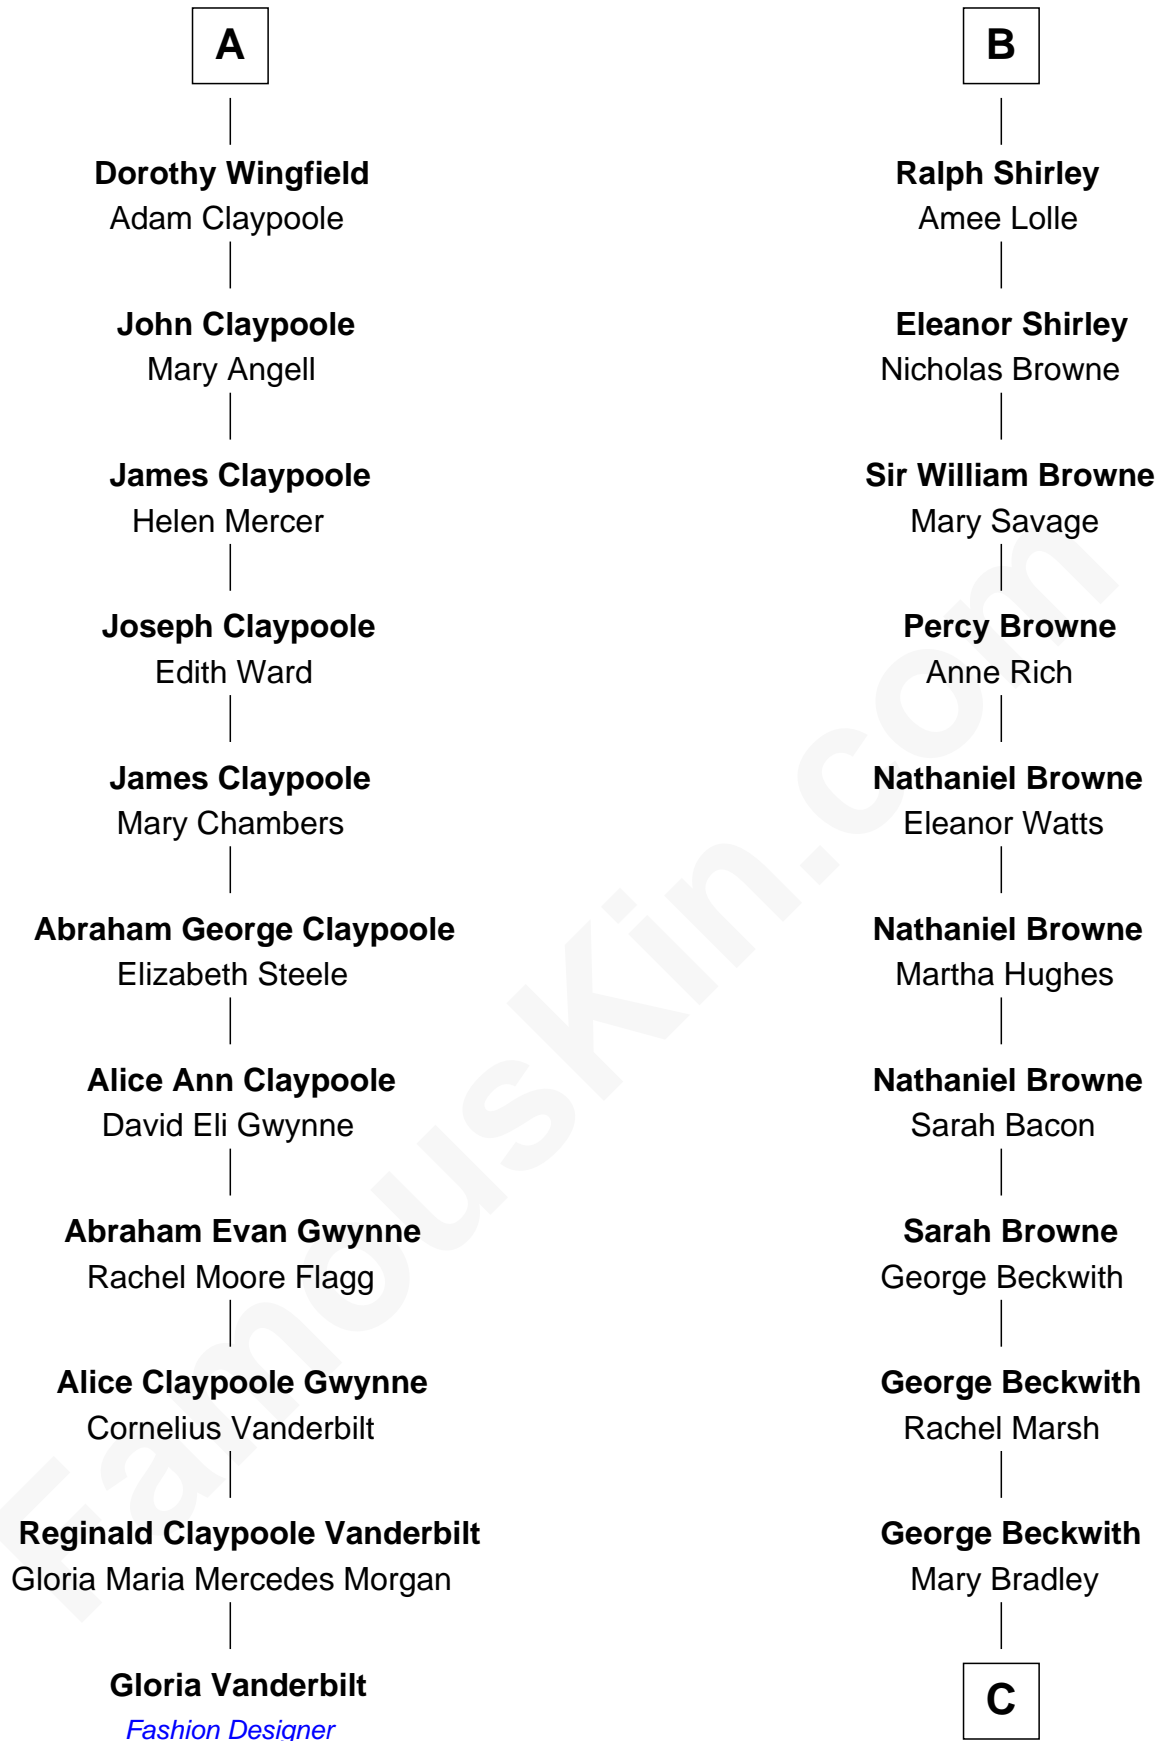

FamousKin.com Relationship Chart of

Gloria Vanderbilt

Fashion Designer

17th cousin 1 time removed of

William Henry Moore

Co-Founder, U.S. Steel and Nabisco

Bartholomew de Badlesmere

Margaret de Clare

Sir Henry Wingfield

Elizabeth Rookes

Robert Wingfield

Margery Quarles

Robert Wingfield

Elizabeth Cecil

A

Margery de Badlesmere

Sir William de Ros

Maud de Roos

John de Welles

Margery de Welles

Stephen le Scrope

Maude le Scrope

Sir Baldwin Freville

Margaret Freville

Sir Hugh Willoughby

Eleanor Willoughby

John Shirley

Robert Shirley

B

C

Rachael Arvilla Beckwith

Nathaniel Ford Moore