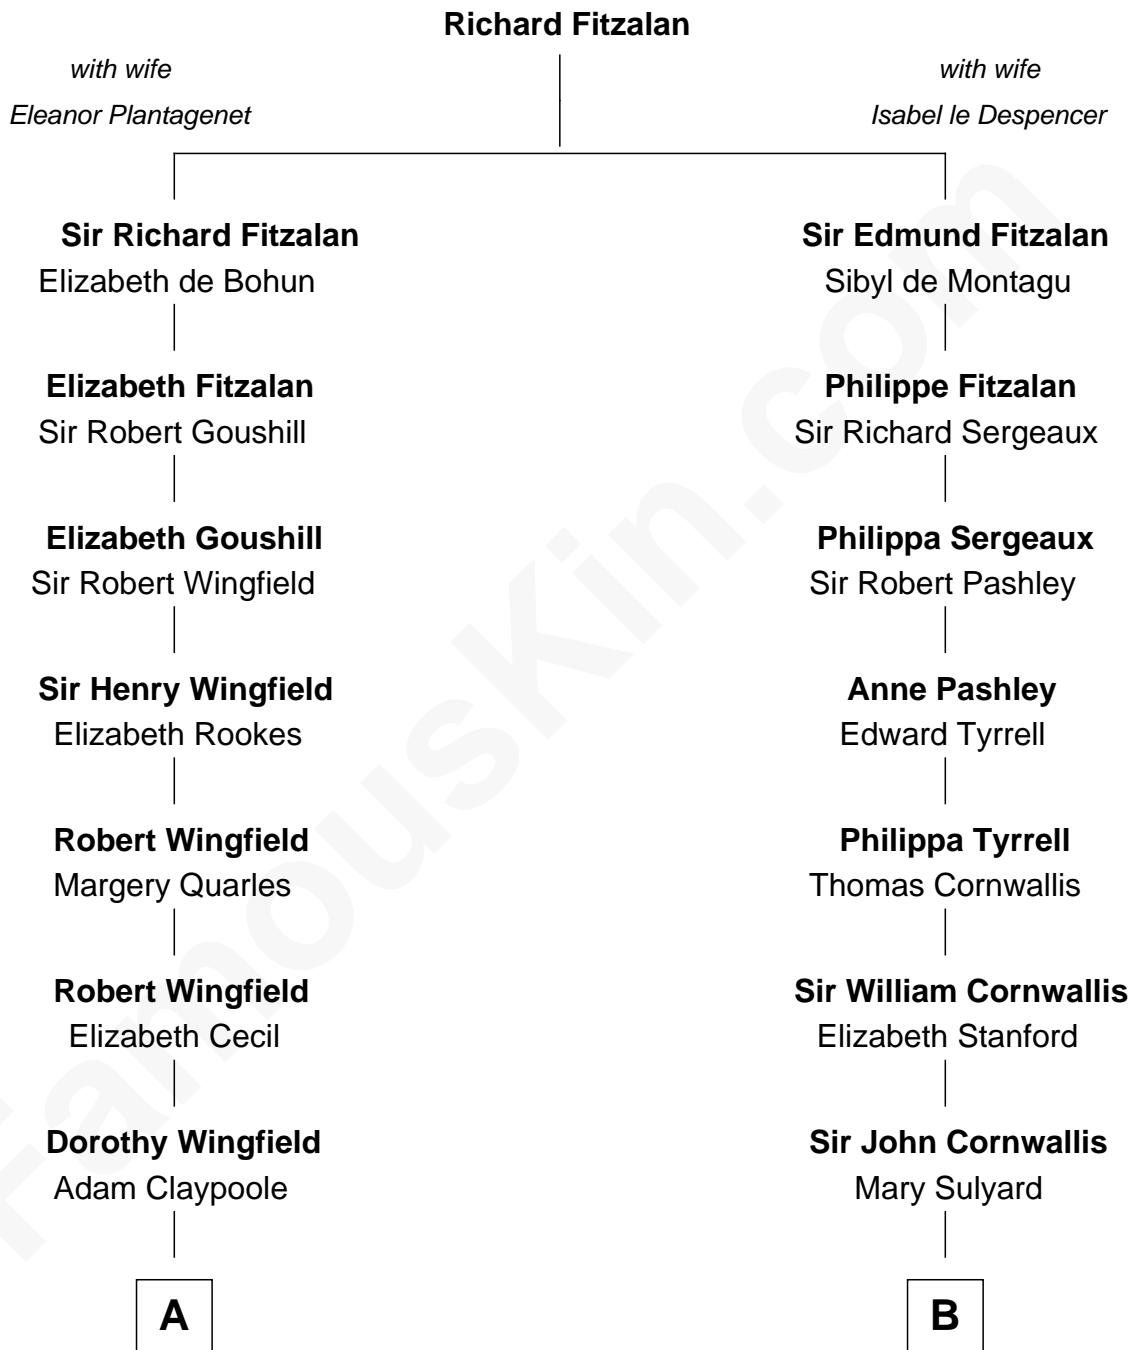

**FamousKin.com**  
**Relationship Chart of**  
**Gloria Vanderbilt**  
*Fashion Designer*

**16th cousin 3 times removed of**  
**Ben Ames Williams**  
*Novelist and Short Story Author*

C

|  
**Sarah Jane Longstreet**

Charles Bingley Ames

|  
**Sarah Marshall Ames**

Daniel Webster Williams

|  
**Ben Ames Williams**

*Novelist and Short Story Author*

FamousKin.com