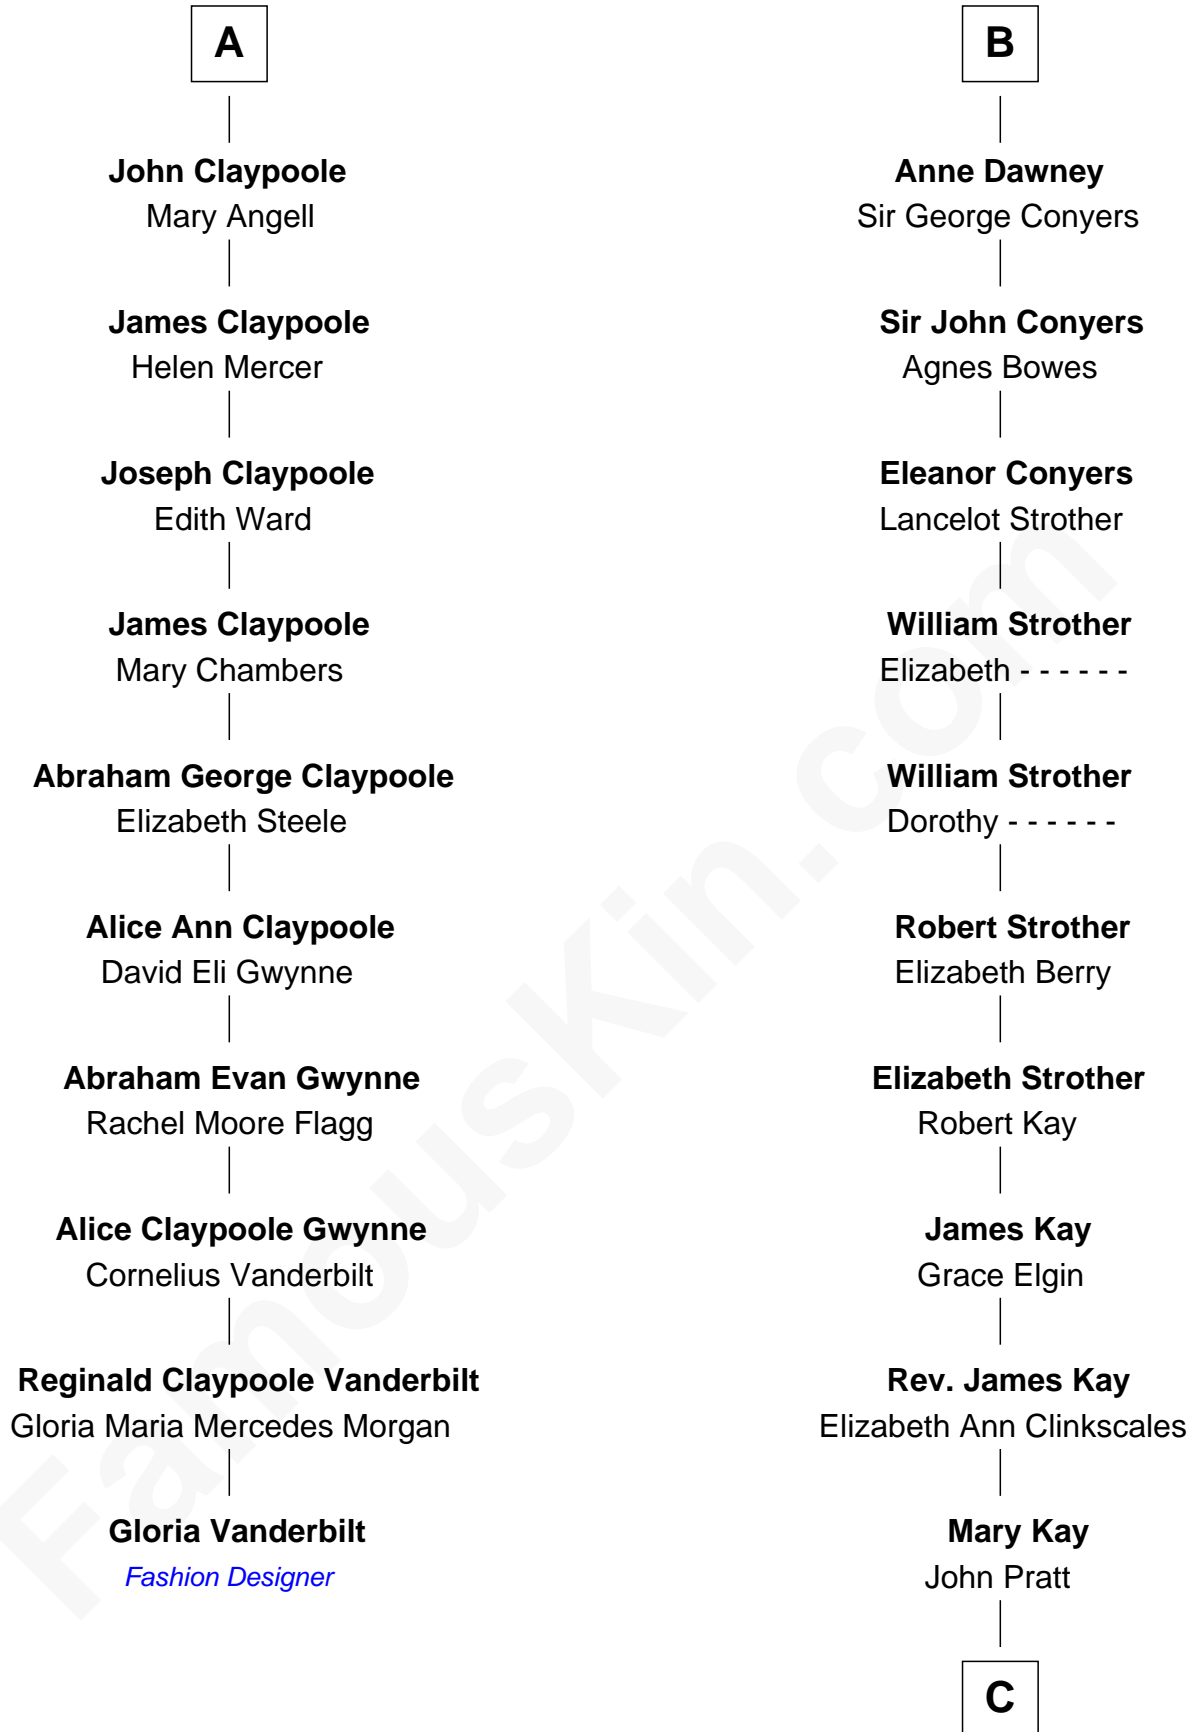

**FamousKin.com**  
**Relationship Chart of**  
**Gloria Vanderbilt**  
*Fashion Designer*

16th cousin 4 times removed of

**Jimmy Carter**  
*39th U.S. President*

**Sir William de Bohun**  
 Elizabeth de Badlesmere

**C**

**James E. Pratt**

Sophonra C. Cowan

**Nina Pratt**

William Archibald Carter

**Earl Carter**

Lillian Gordy

**Jimmy Carter**

*39th U.S. President*

FamousKin.com