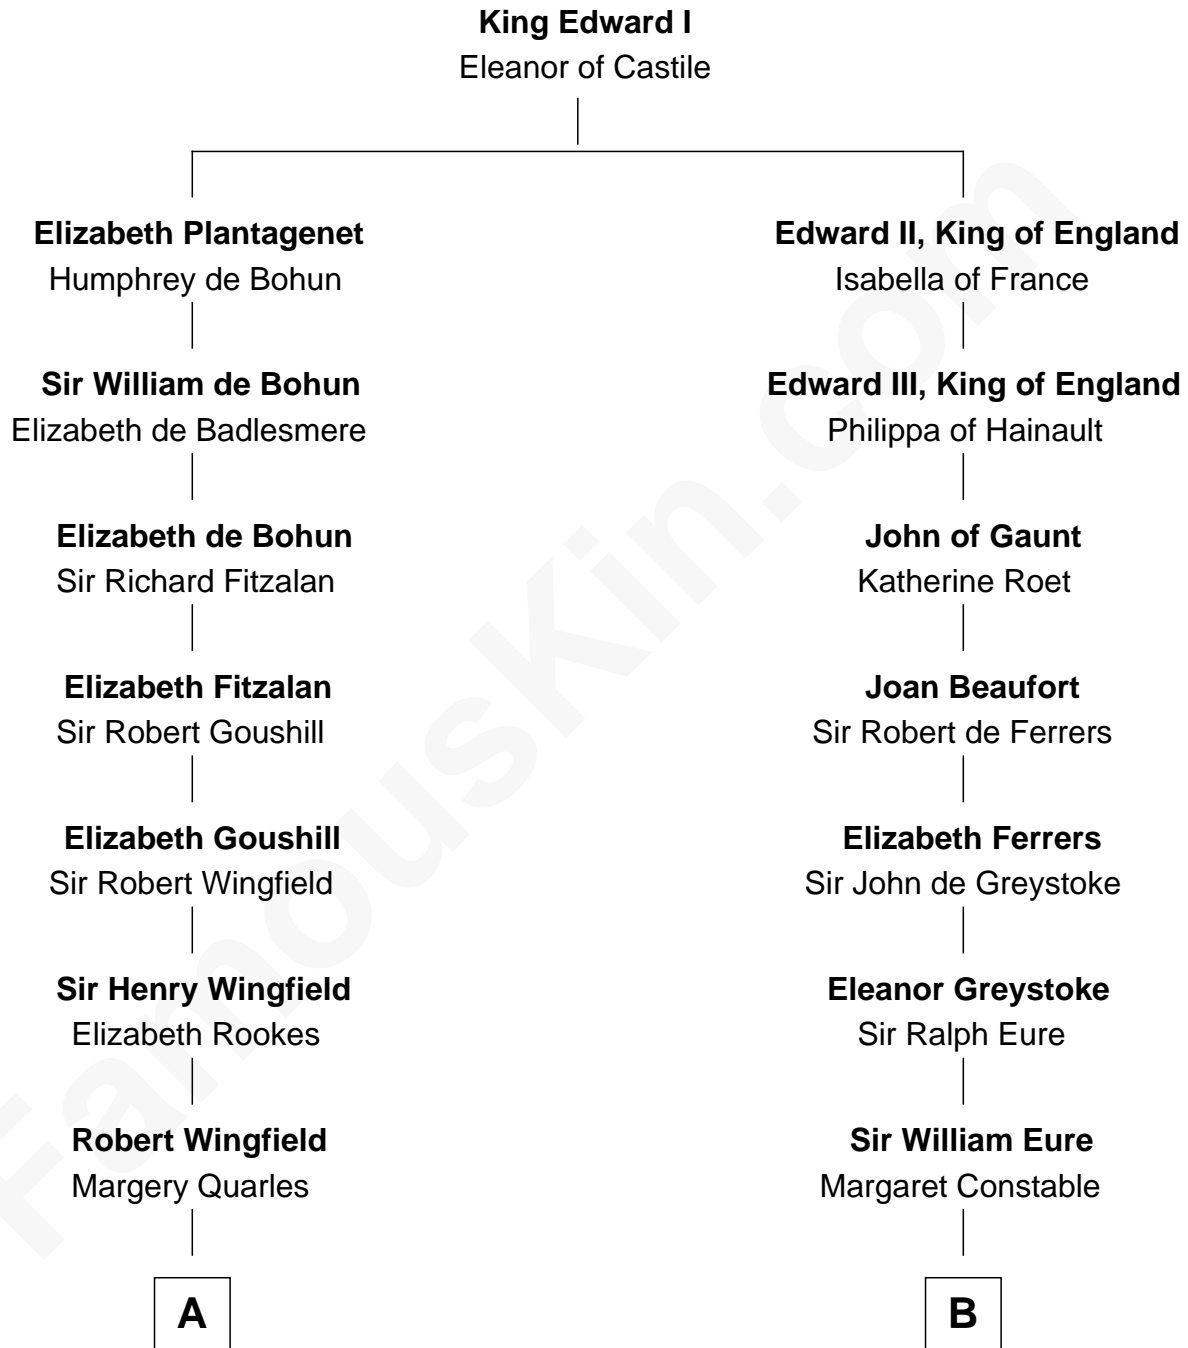

FamousKin.com Relationship Chart of

Gloria Vanderbilt

Fashion Designer

18th cousin 2 times removed of

William Howard Taft

27th U.S. President

C

Reginald Claypoole Vanderbilt

Gloria Maria Mercedes Morgan

Gloria Vanderbilt

Fashion Designer

D

Rhoda Rawson

Aaron Taft

Peter Rawson Taft

Sylvia Howard

Alphonso Taft

Louisa Maria Torrey

William Howard Taft

27th U.S. President

FamousKin.com