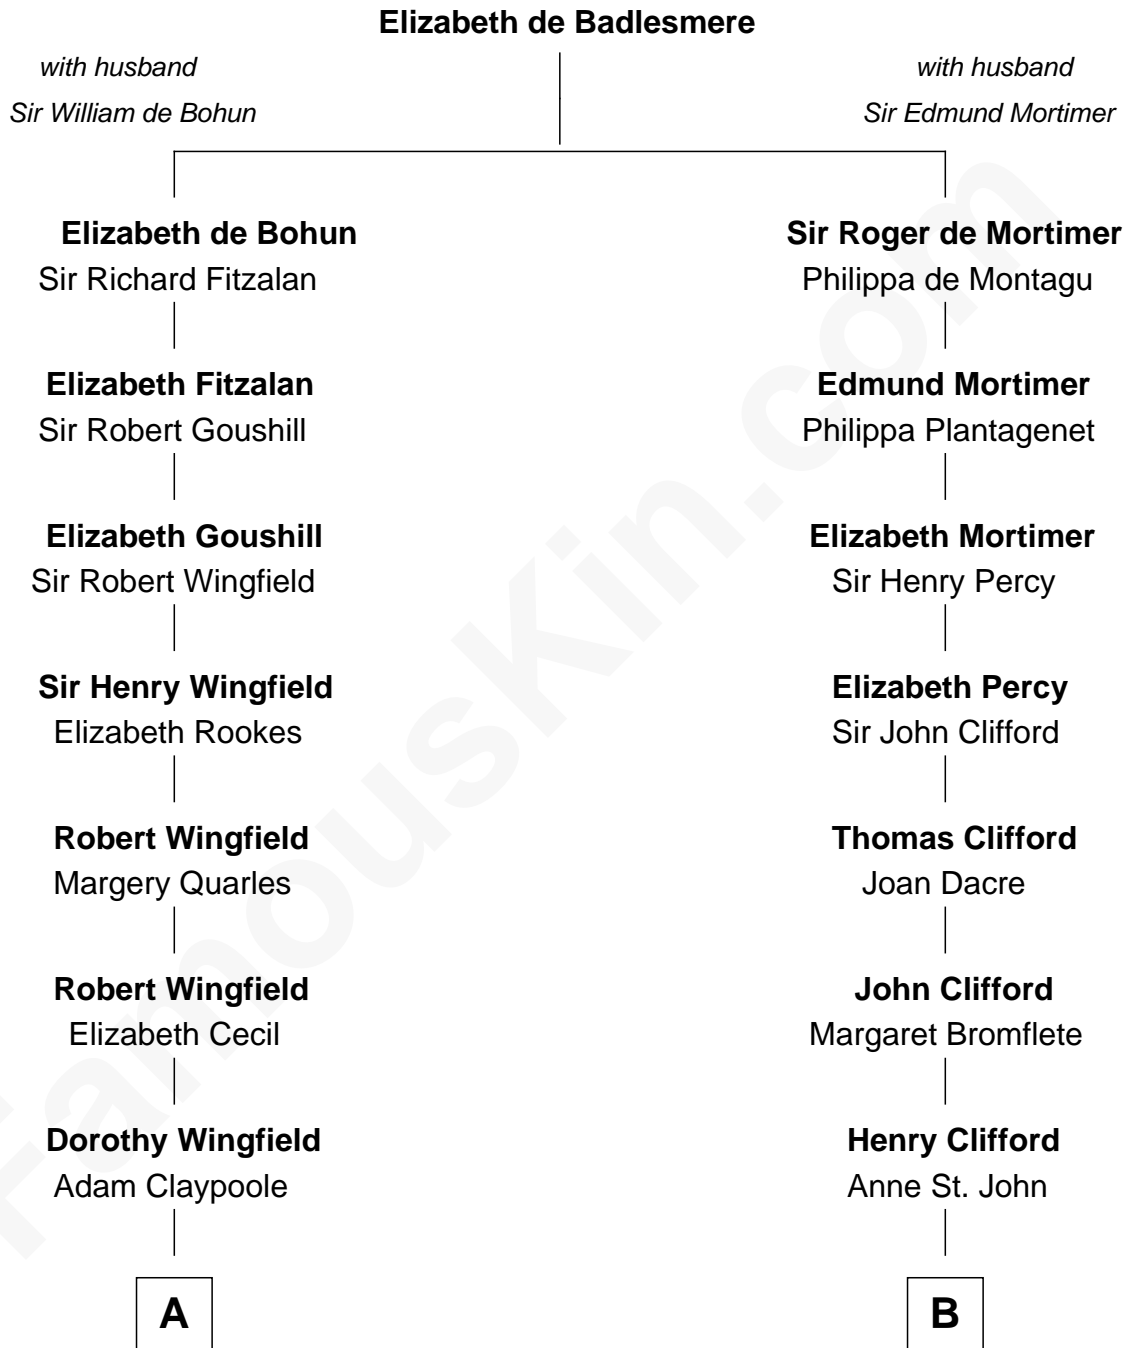

FamousKin.com
Relationship Chart of
Gloria Vanderbilt
Fashion Designer

16th cousin 3 times removed of
William Howard Taft
27th U.S. President

C

Peter Rawson Taft

Sylvia Howard

Alphonso Taft

Louisa Maria Torrey

William Howard Taft

27th U.S. President

FamousKin.com