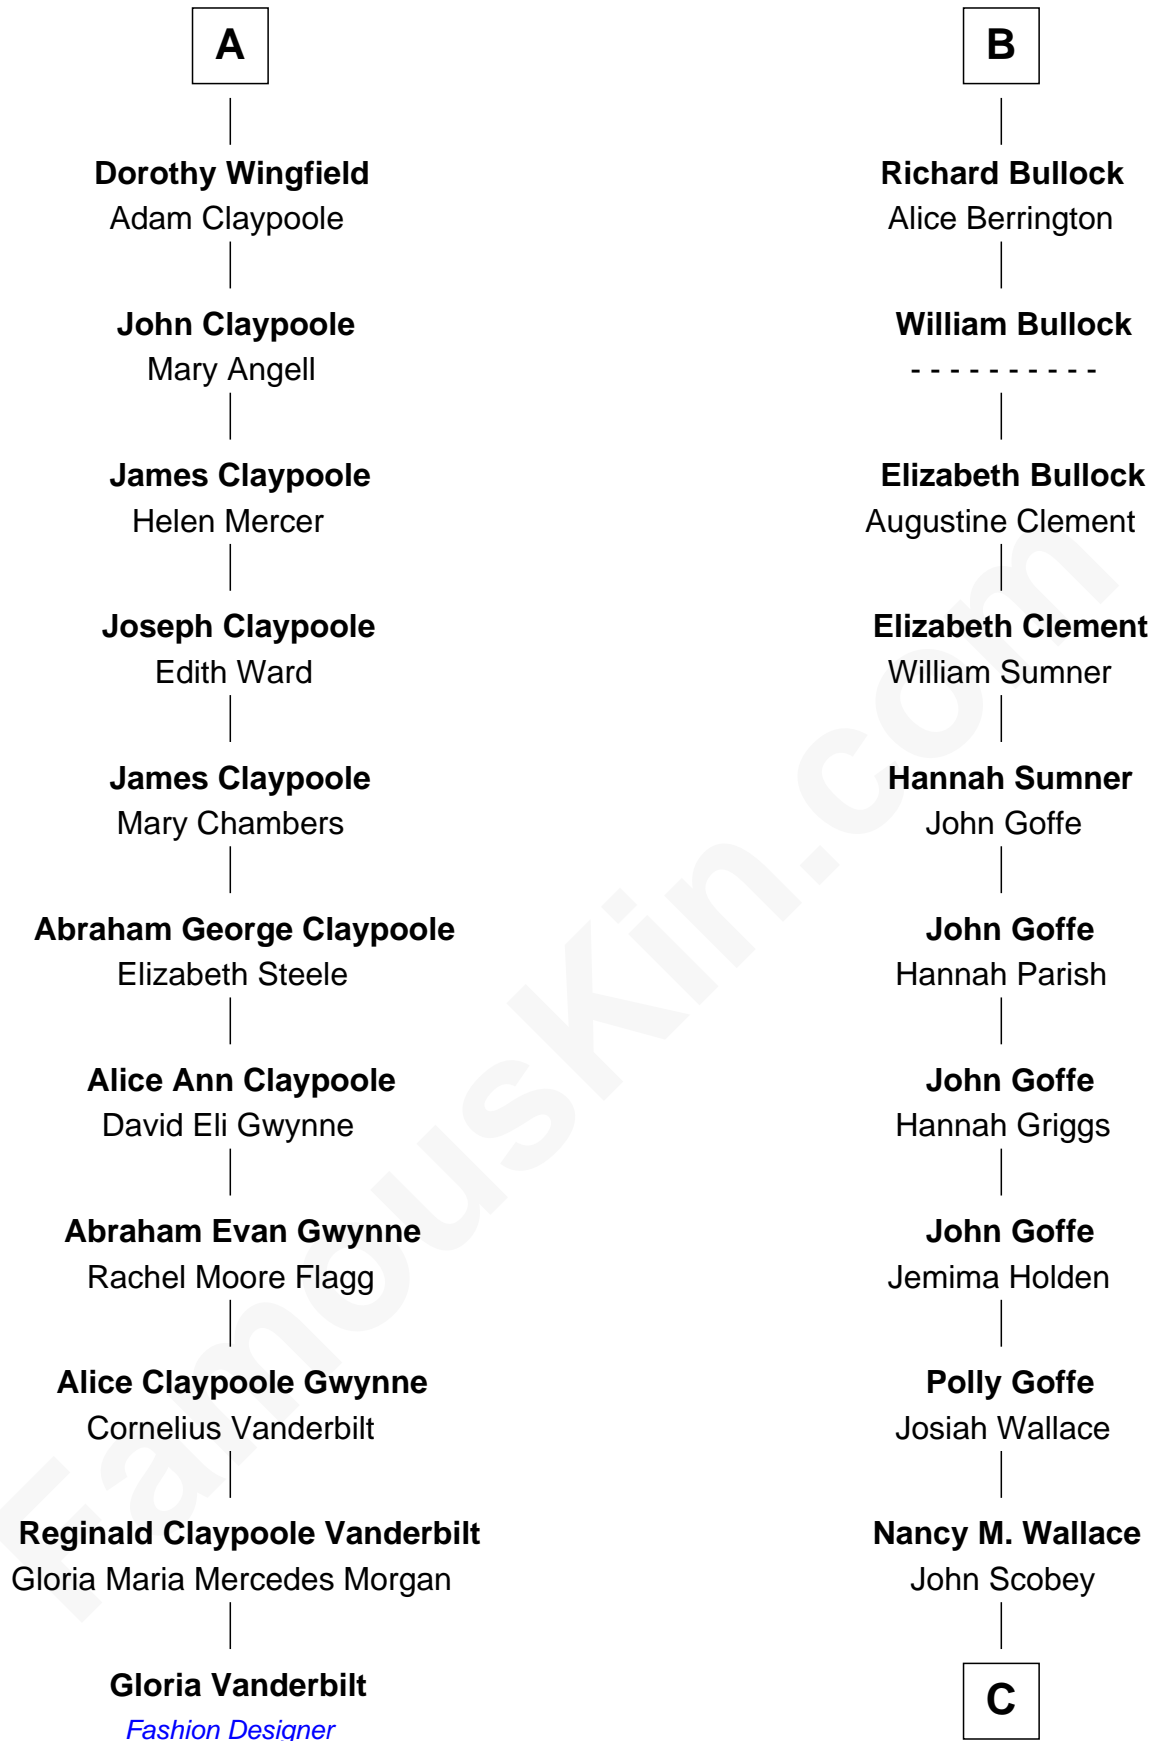

FamousKin.com
Relationship Chart of
Gloria Vanderbilt
Fashion Designer

17th cousin 2 times removed of
Lou (Henry) Hoover
First Lady of President Herbert Hoover

C

Philomelia Sophia Scobey

Phineas Weed

Florence Ida Weed

Charles Delano Henry

Lou (Henry) Hoover

First Lady of Herbert Hoover

FamousKin.com