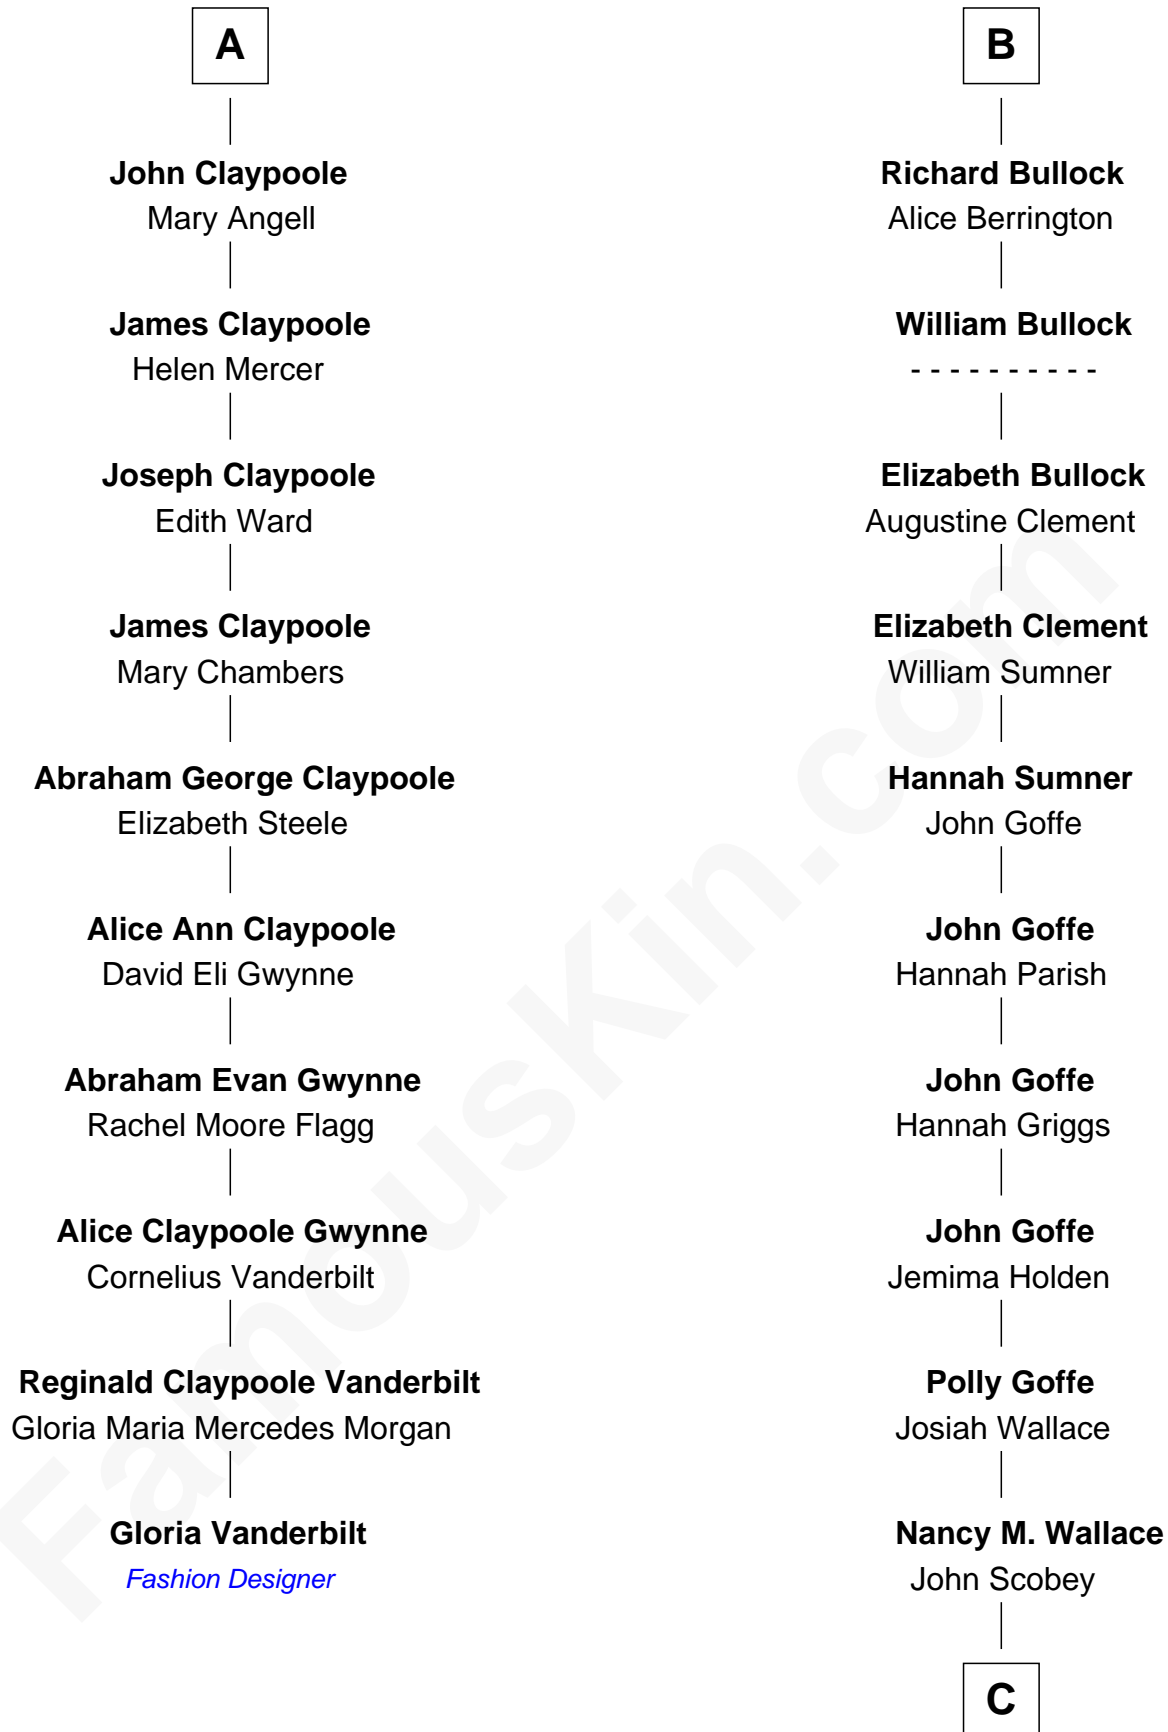

**FamousKin.com**  
**Relationship Chart of**  
**Gloria Vanderbilt**  
*Fashion Designer*

**16th cousin 3 times removed of**  
**Lou (Henry) Hoover**  
*First Lady of President Herbert Hoover*

C

**Philomelia Sophia Scobey**

Phineas Weed

**Florence Ida Weed**

Charles Delano Henry

**Lou (Henry) Hoover**

*First Lady of Herbert Hoover*

FamousKin.com