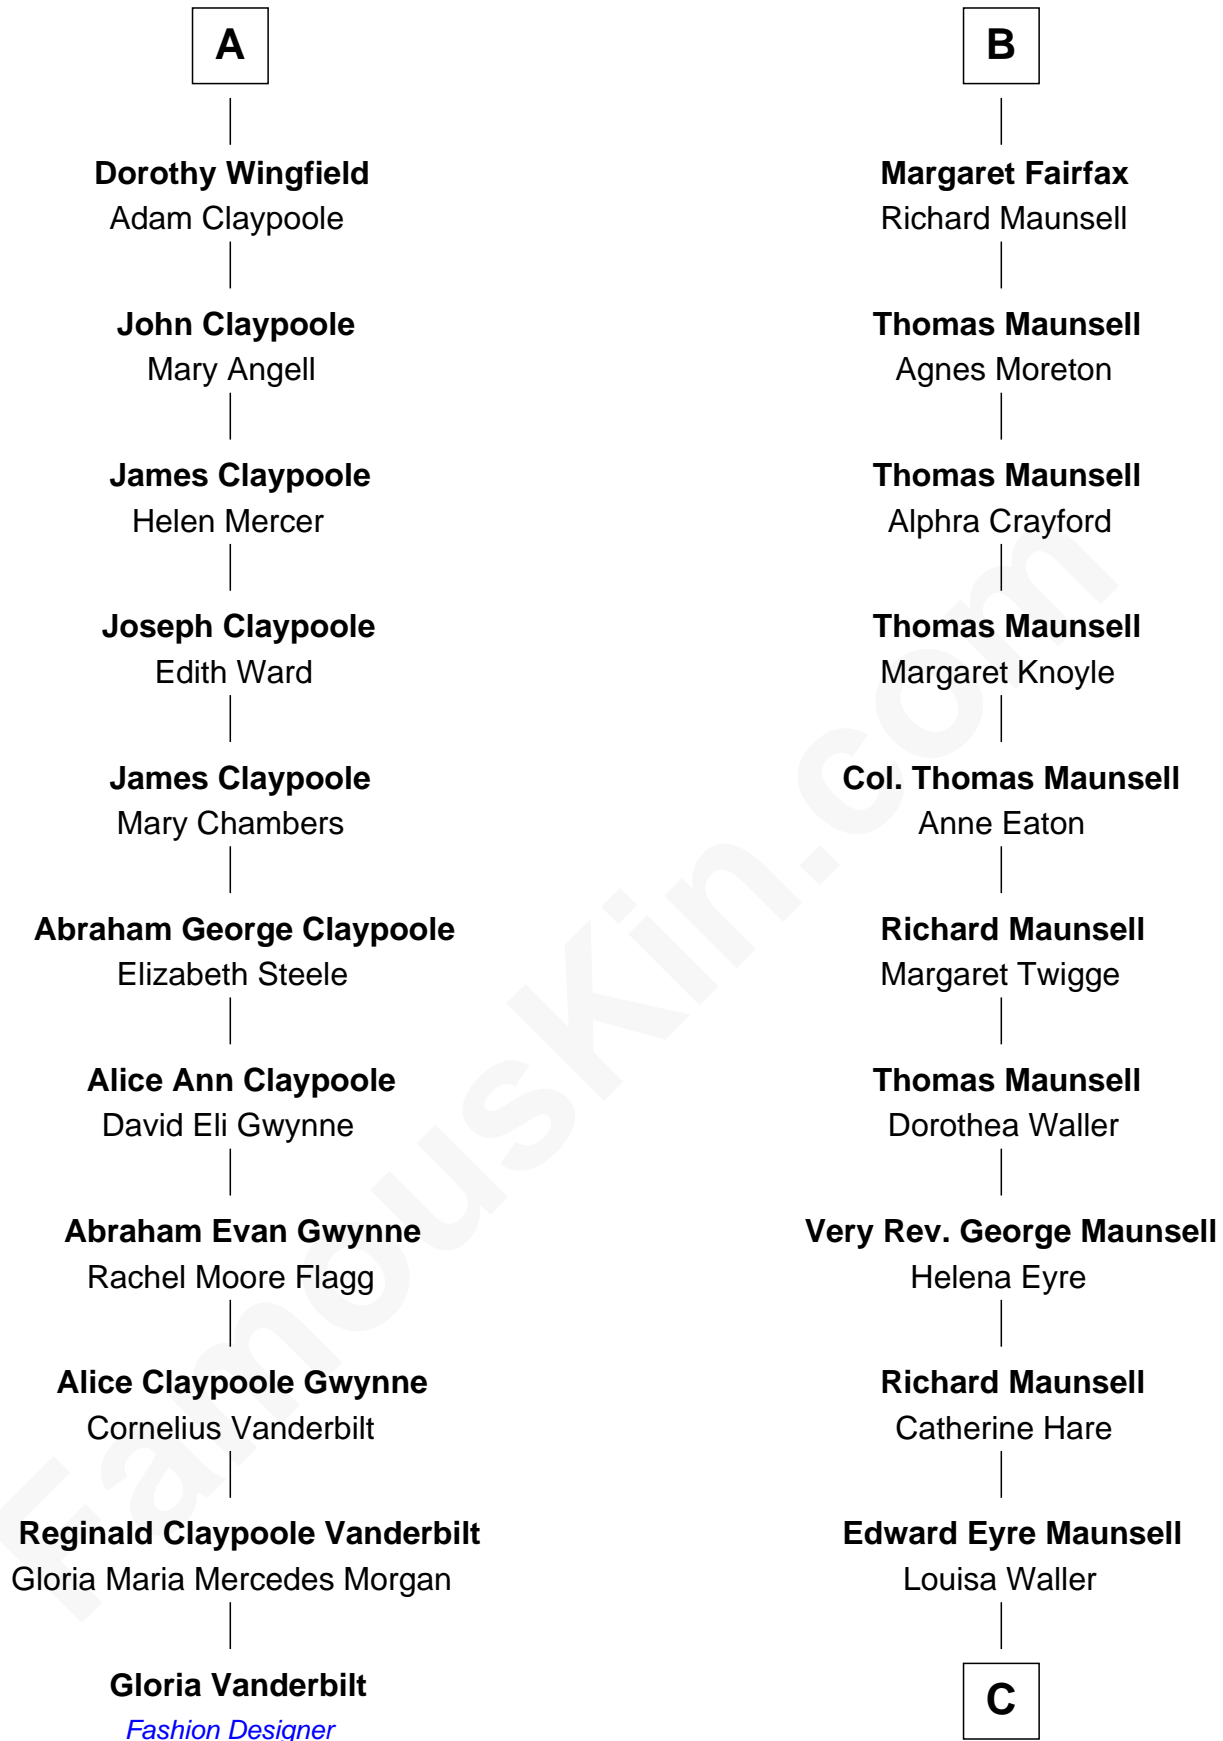

**FamousKin.com**  
**Relationship Chart of**  
**Gloria Vanderbilt**  
*Fashion Designer*

17th cousin 4 times removed of  
**Phoebe Waller-Bridge**  
*Theatre, TV and Movie Actress*

C

**Florence Catherine Maunsell**