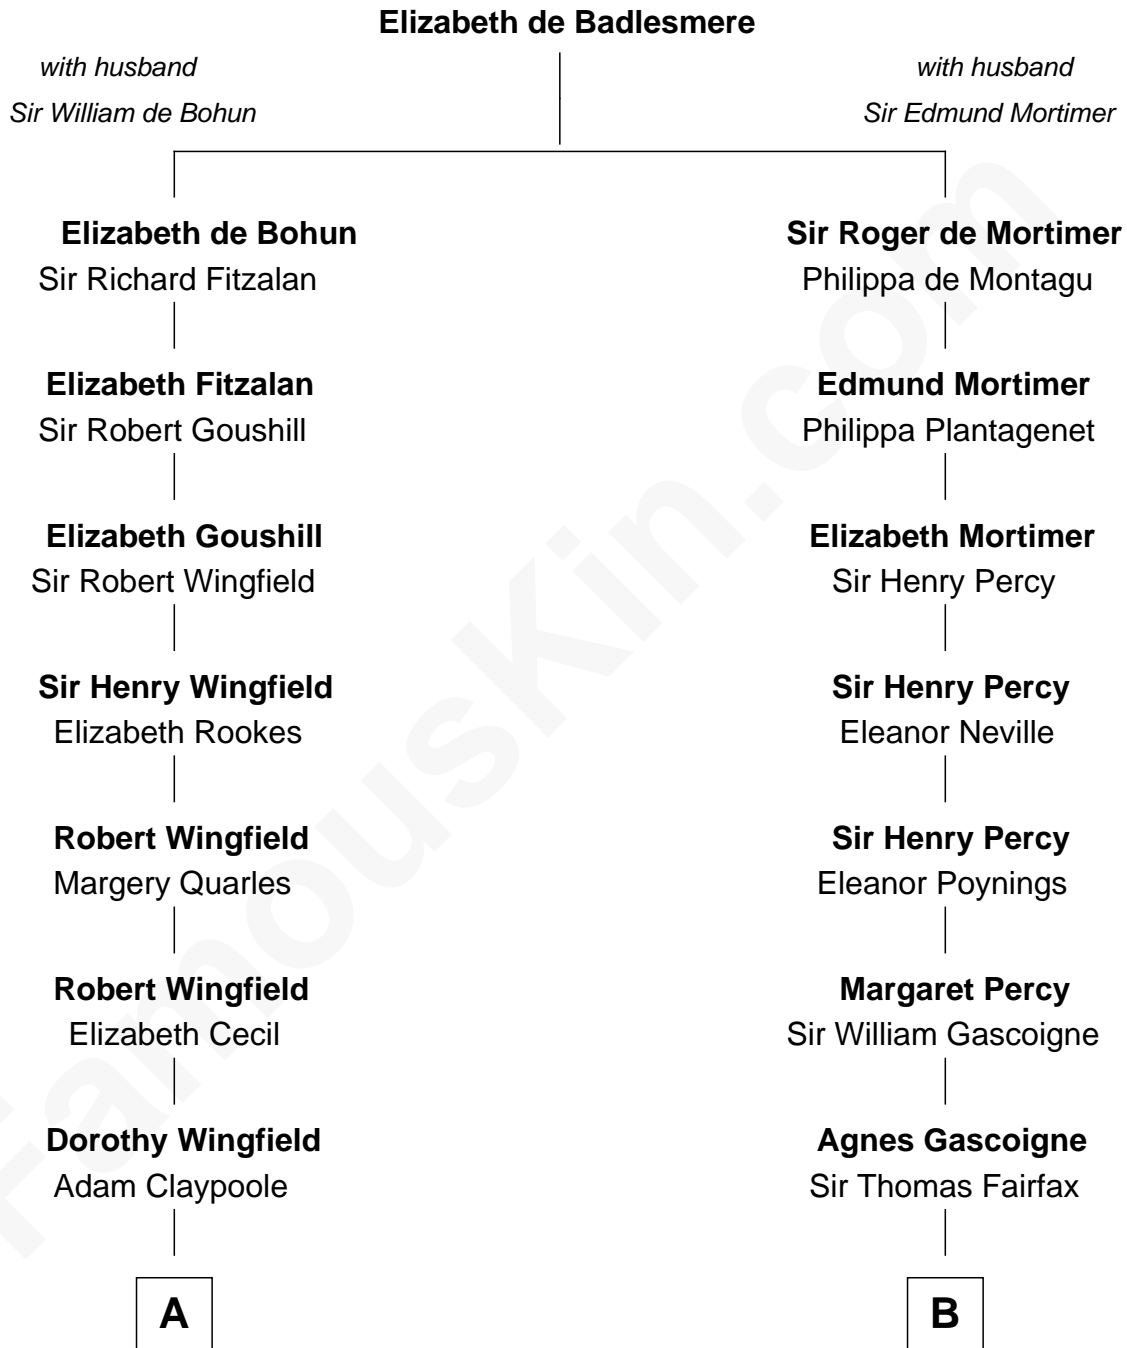

**FamousKin.com**  
**Relationship Chart of**  
**Gloria Vanderbilt**  
*Fashion Designer*

16th cousin 5 times removed of

**Phoebe Waller-Bridge**  
*Theatre, TV and Movie Actress*

C

**Florence Catherine Maunsell**