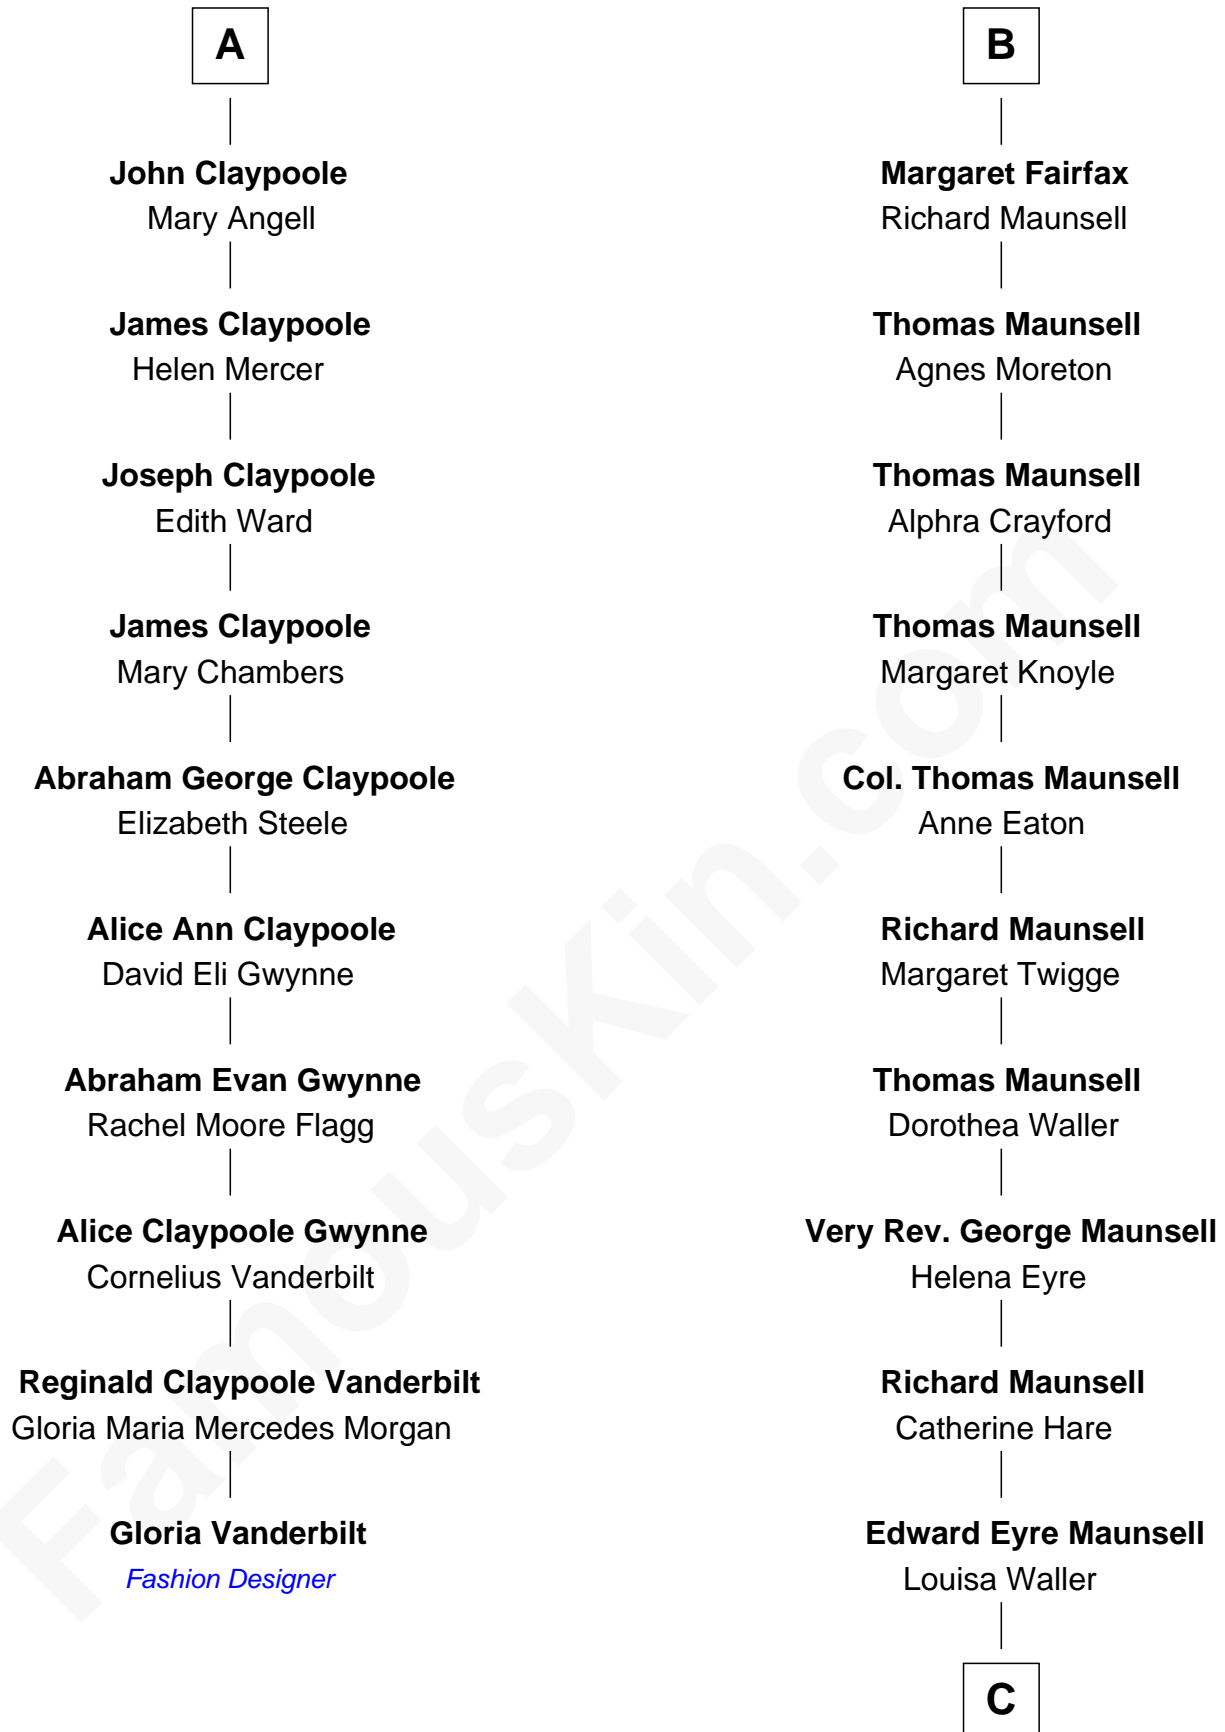

**FamousKin.com**  
**Relationship Chart of**  
**Gloria Vanderbilt**  
*Fashion Designer*

16th cousin 5 times removed of

**Phoebe Waller-Bridge**  
*Theatre, TV and Movie Actress*

C

**Florence Catherine Maunsell**

**Michael Cyprian Waller-Bridge**

Teresa Mary Clerke

**Phoebe Waller-Bridge**

*Theatre, TV and Movie Actress*