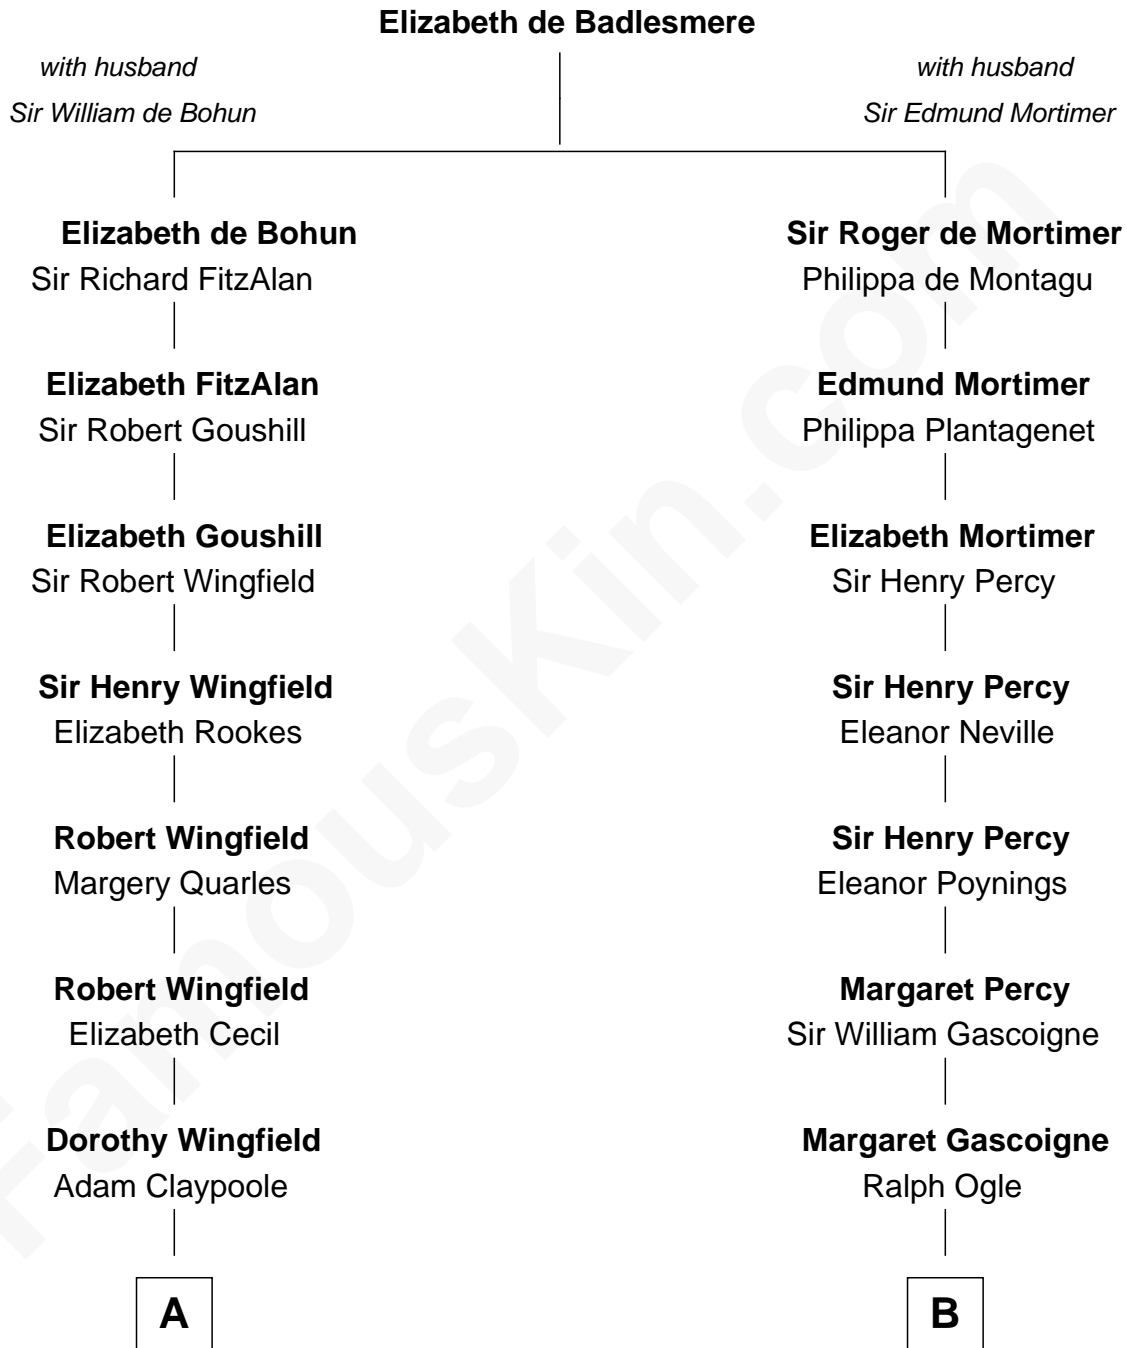

**FamousKin.com**  
**Relationship Chart of**  
**Gloria Vanderbilt**  
*Fashion Designer*

16th cousin 4 times removed of

**Brian Forster**  
*TV Actor*

C

**Lt-Col. Frederic Blanco Forster**  
Marian Jennette Sophia De Carteret

**Frederic Percy Cochrane Forster**  
Alice Mary Biggs

**Peter Cochrane Forster**  
Jennifer Dickens Downing

**Brian Forster**  
*TV Actor*

FamousKin.com