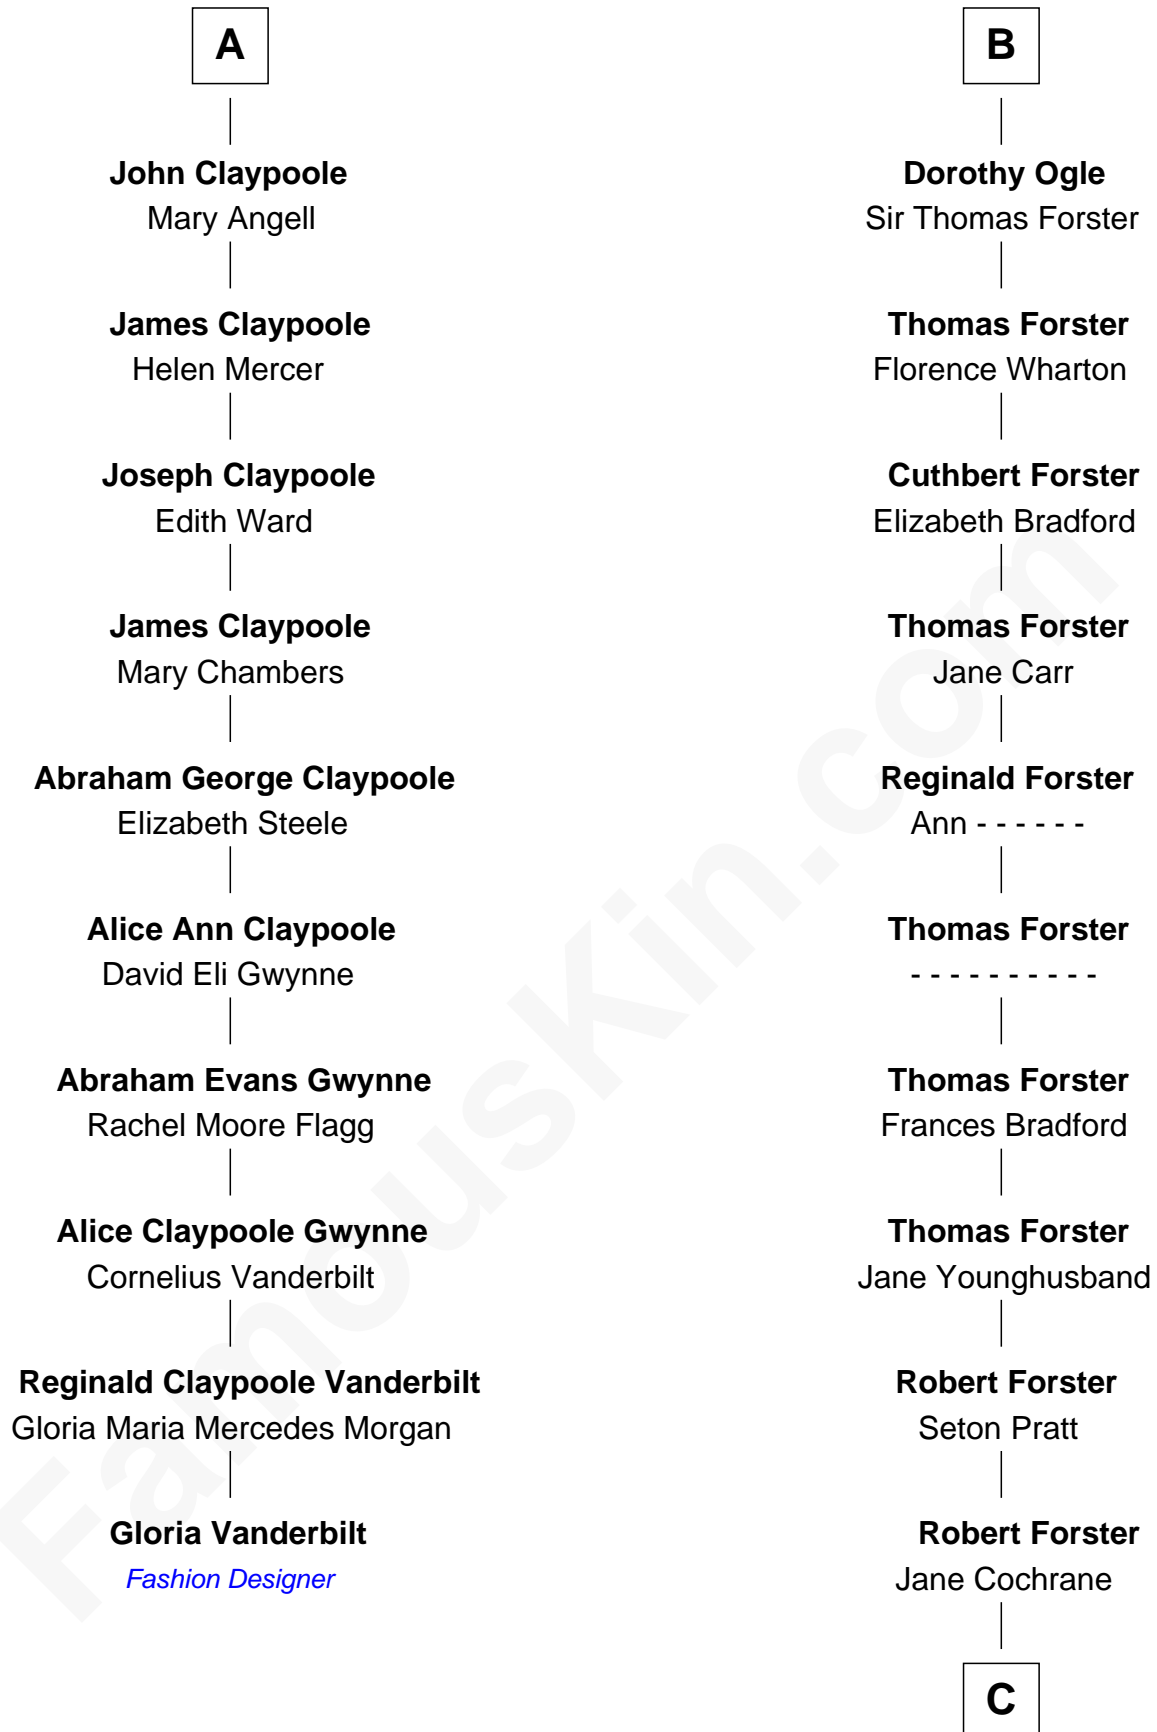

**FamousKin.com**  
**Relationship Chart of**  
**Gloria Vanderbilt**  
*Fashion Designer*

16th cousin 4 times removed of

**Brian Forster**  
*TV Actor*

C

**Lt-Col. Frederic Blanco Forster**  
Marian Jennette Sophia De Carteret

**Frederic Percy Cochrane Forster**  
Alice Mary Biggs

**Peter Cochrane Forster**  
Jennifer Dickens Downing

**Brian Forster**  
*TV Actor*

FamousKin.com