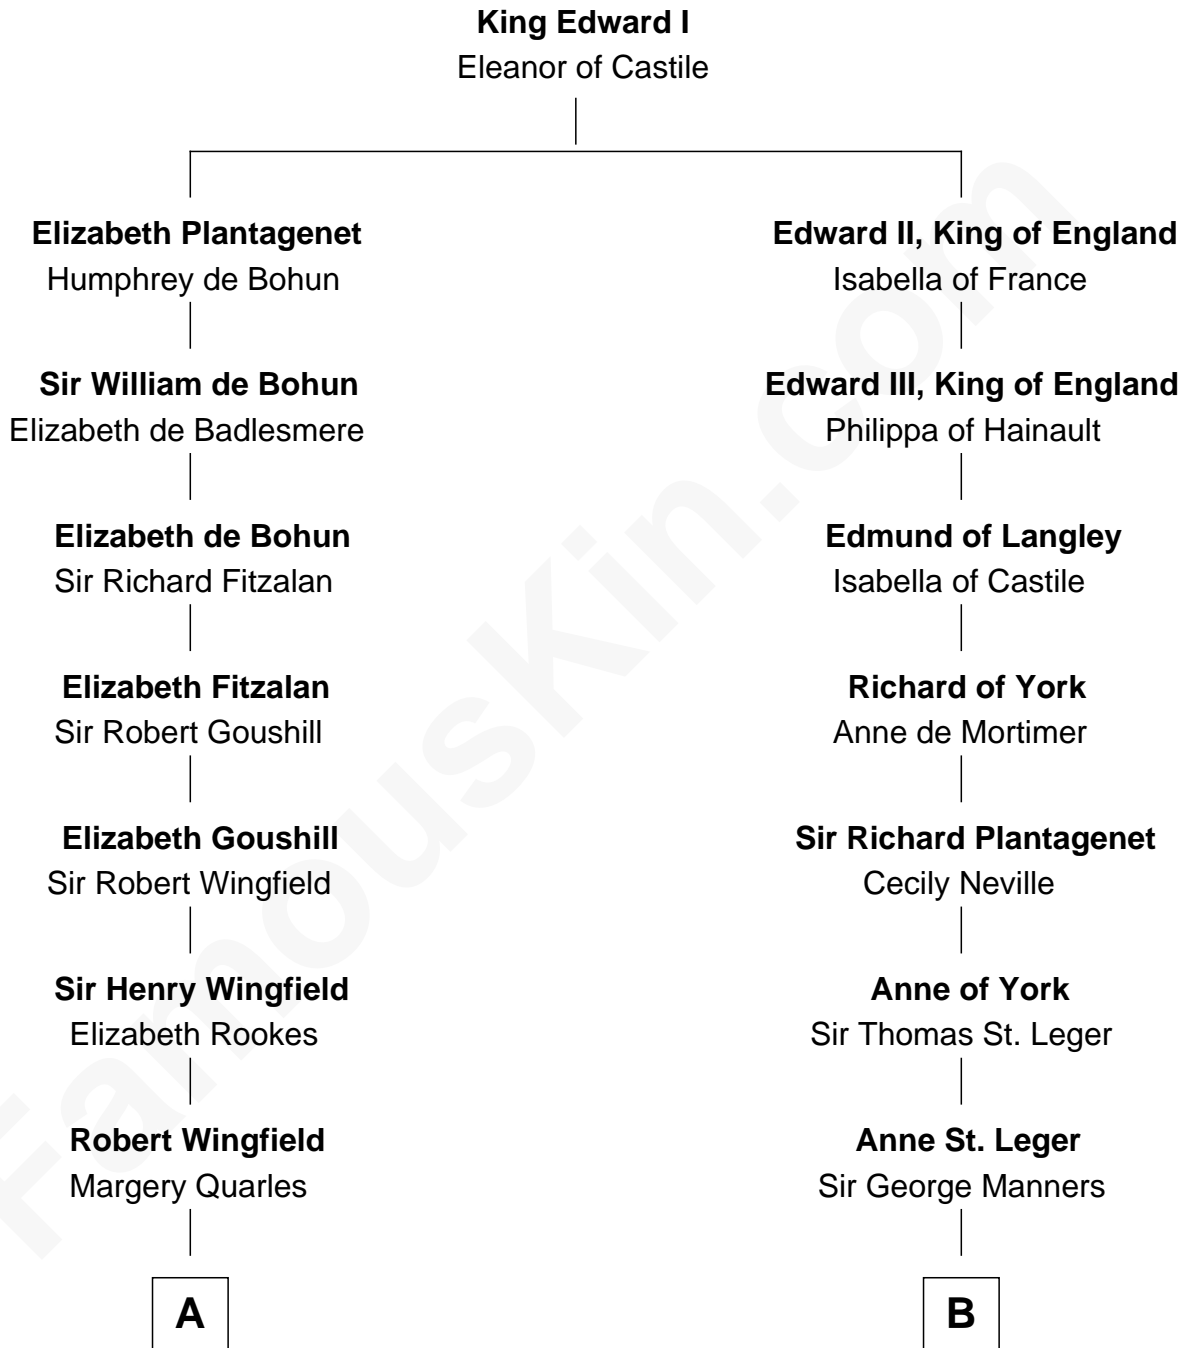

FamousKin.com
Relationship Chart of
Gloria Vanderbilt
Fashion Designer

18th cousin 1 time removed of
Peter Forster
TV and Movie Actor

C

Reginald Claypoole Vanderbilt

Gloria Maria Mercedes Morgan

Gloria Vanderbilt

Fashion Designer

D

Lt-Col. Frederic Blanco Forster

Marian Jennette Sophia De Carteret

Frederic Percy Cochrane Forster

Alice Mary Biggs

Peter Forster

TV and Movie Actor