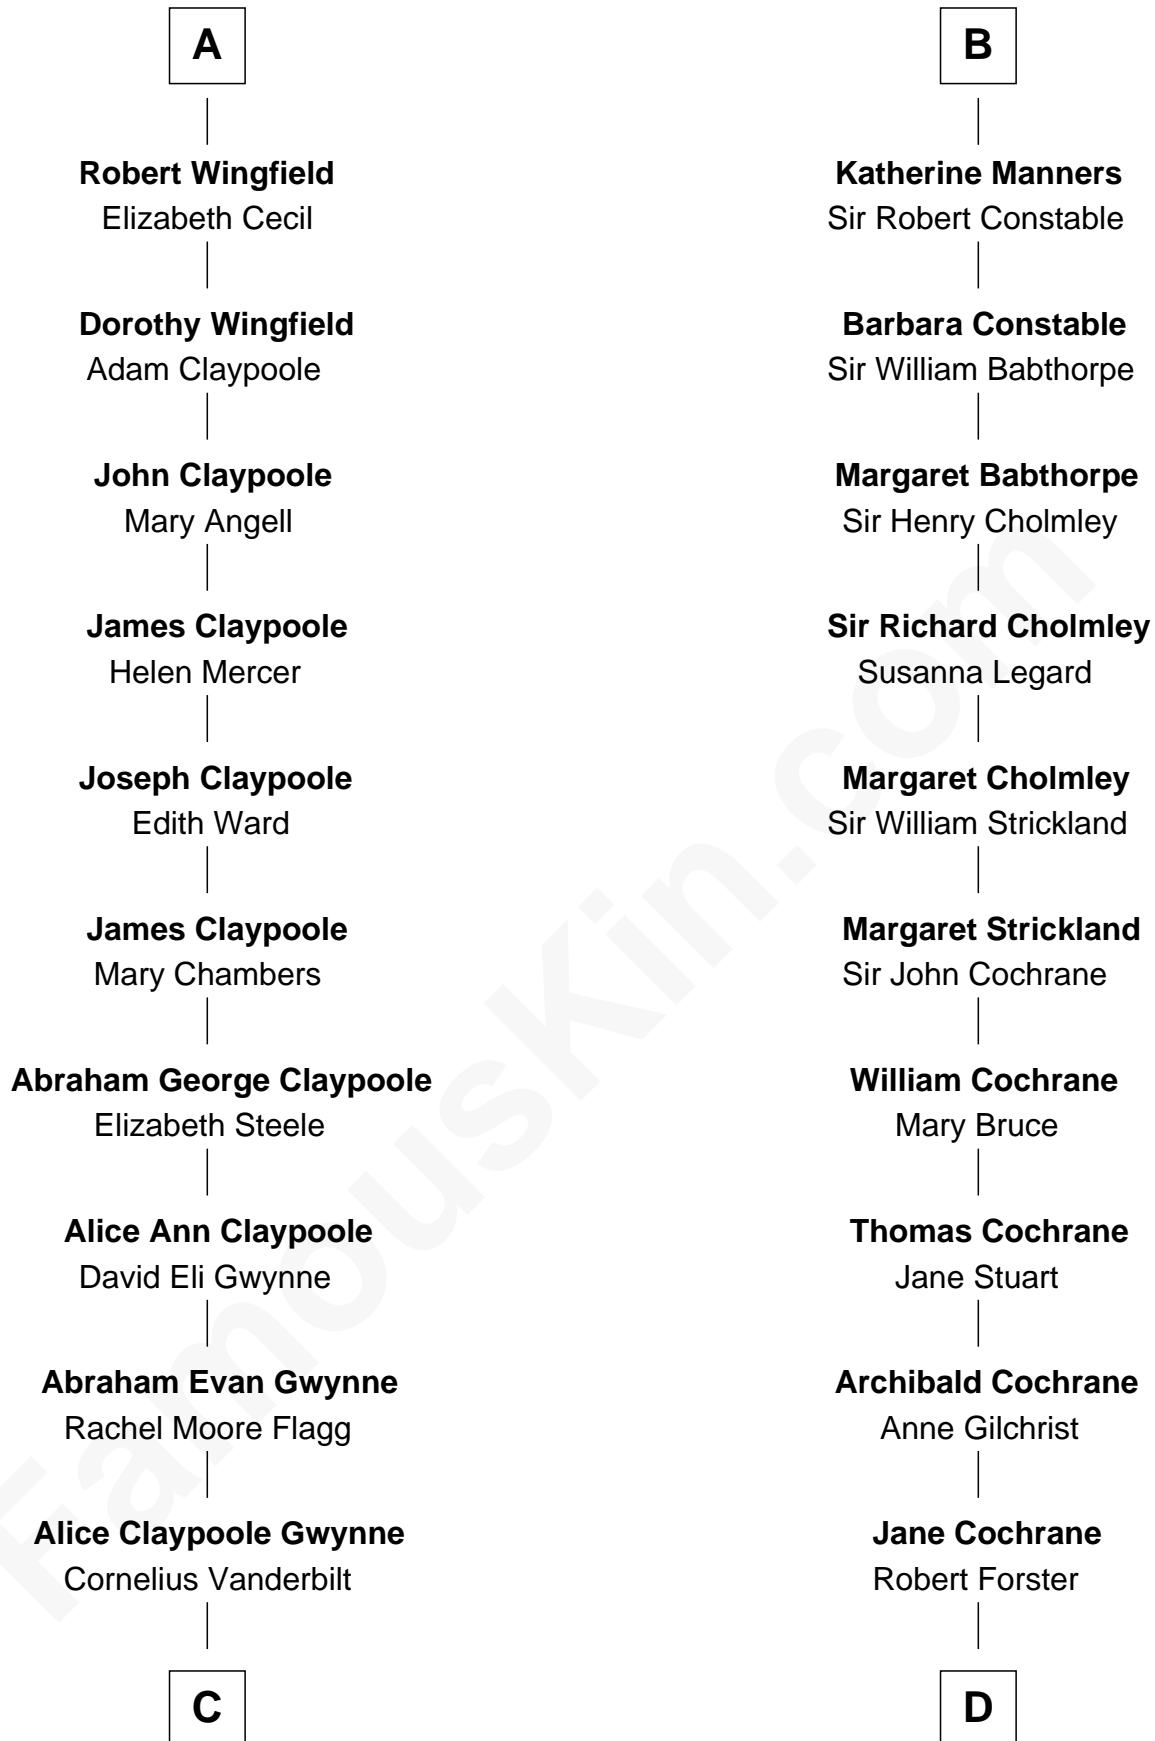

FamousKin.com
Relationship Chart of
Gloria Vanderbilt
Fashion Designer

18th cousin 1 time removed of
Peter Forster
TV and Movie Actor

C

Reginald Claypoole Vanderbilt

Gloria Maria Mercedes Morgan

Gloria Vanderbilt

Fashion Designer

D

Lt-Col. Frederic Blanco Forster

Marian Jennette Sophia De Carteret

Frederic Percy Cochrane Forster

Alice Mary Biggs

Peter Forster

TV and Movie Actor