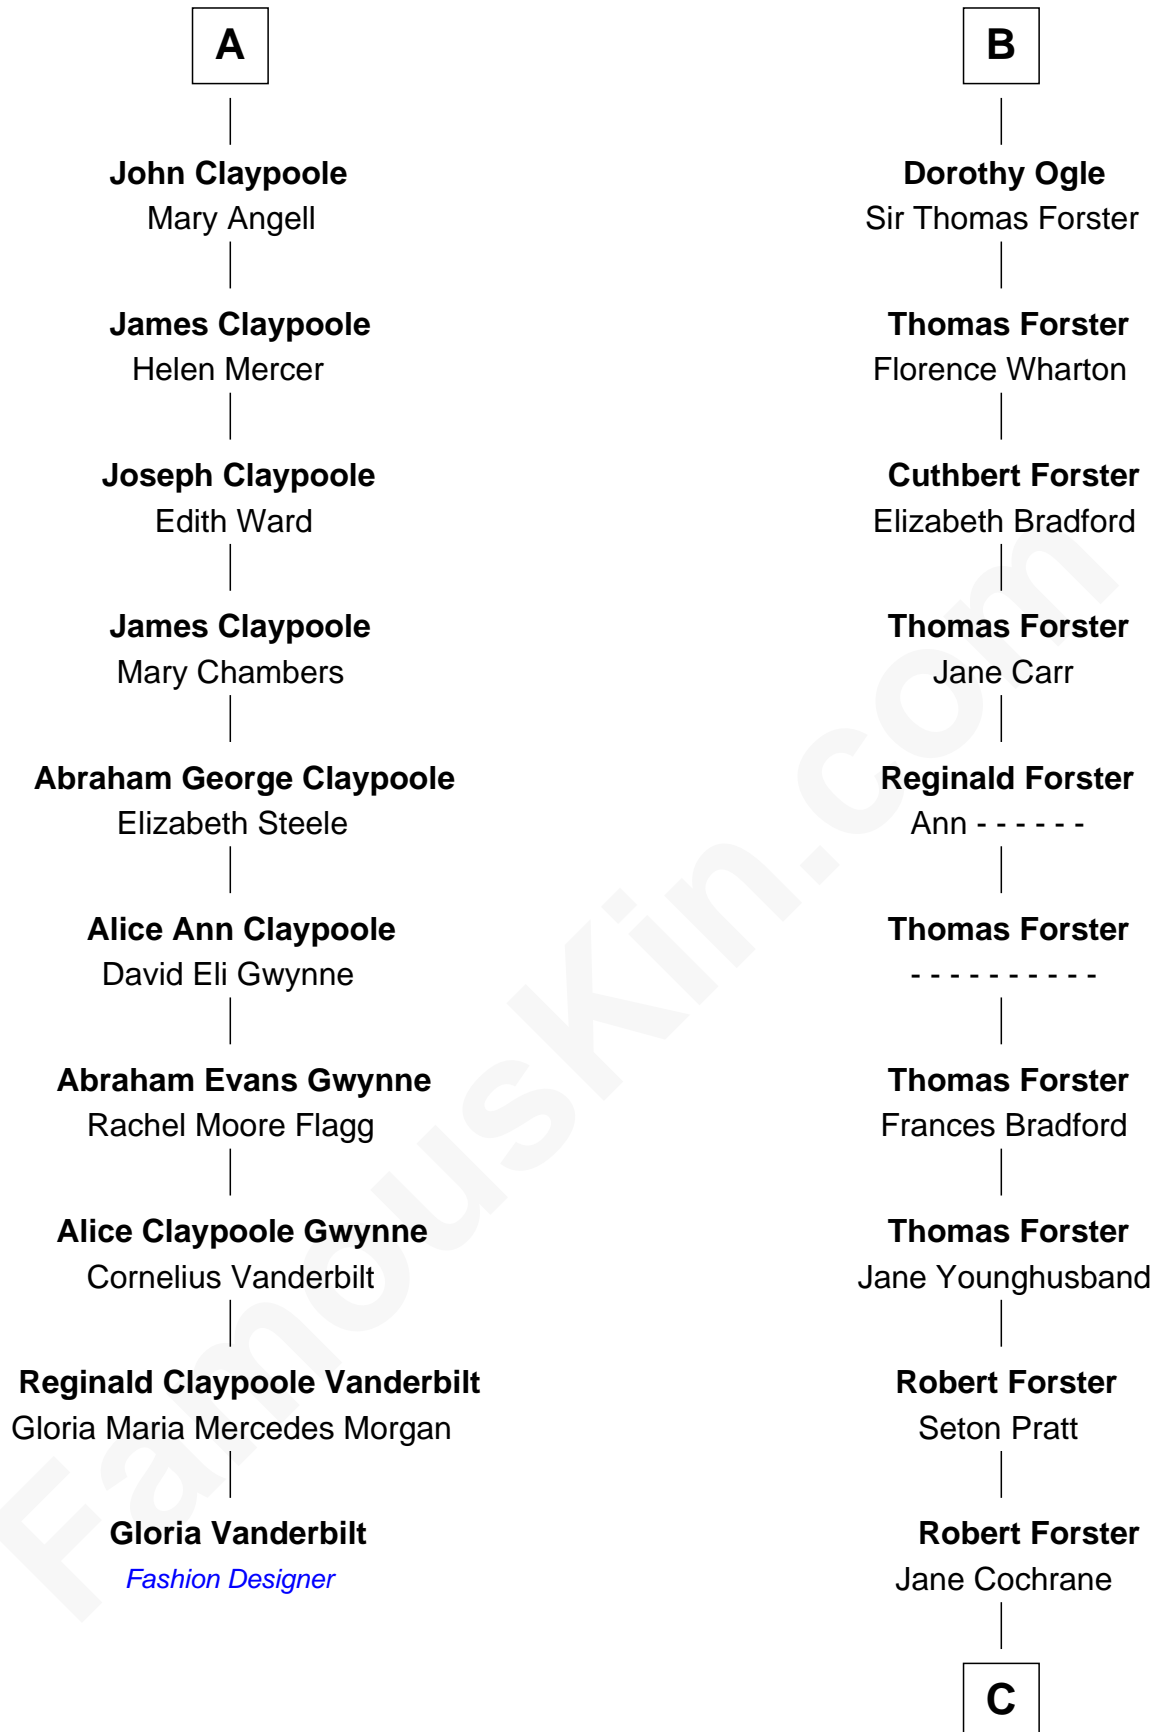

FamousKin.com
Relationship Chart of
Gloria Vanderbilt
Fashion Designer

16th cousin 3 times removed of
Peter Forster
TV and Movie Actor

C

Lt-Col. Frederic Blanco Forster
Marian Jennette Sophia De Carteret

Frederic Percy Cochrane Forster
Alice Mary Biggs

Peter Forster
TV and Movie Actor

FamousKin.com