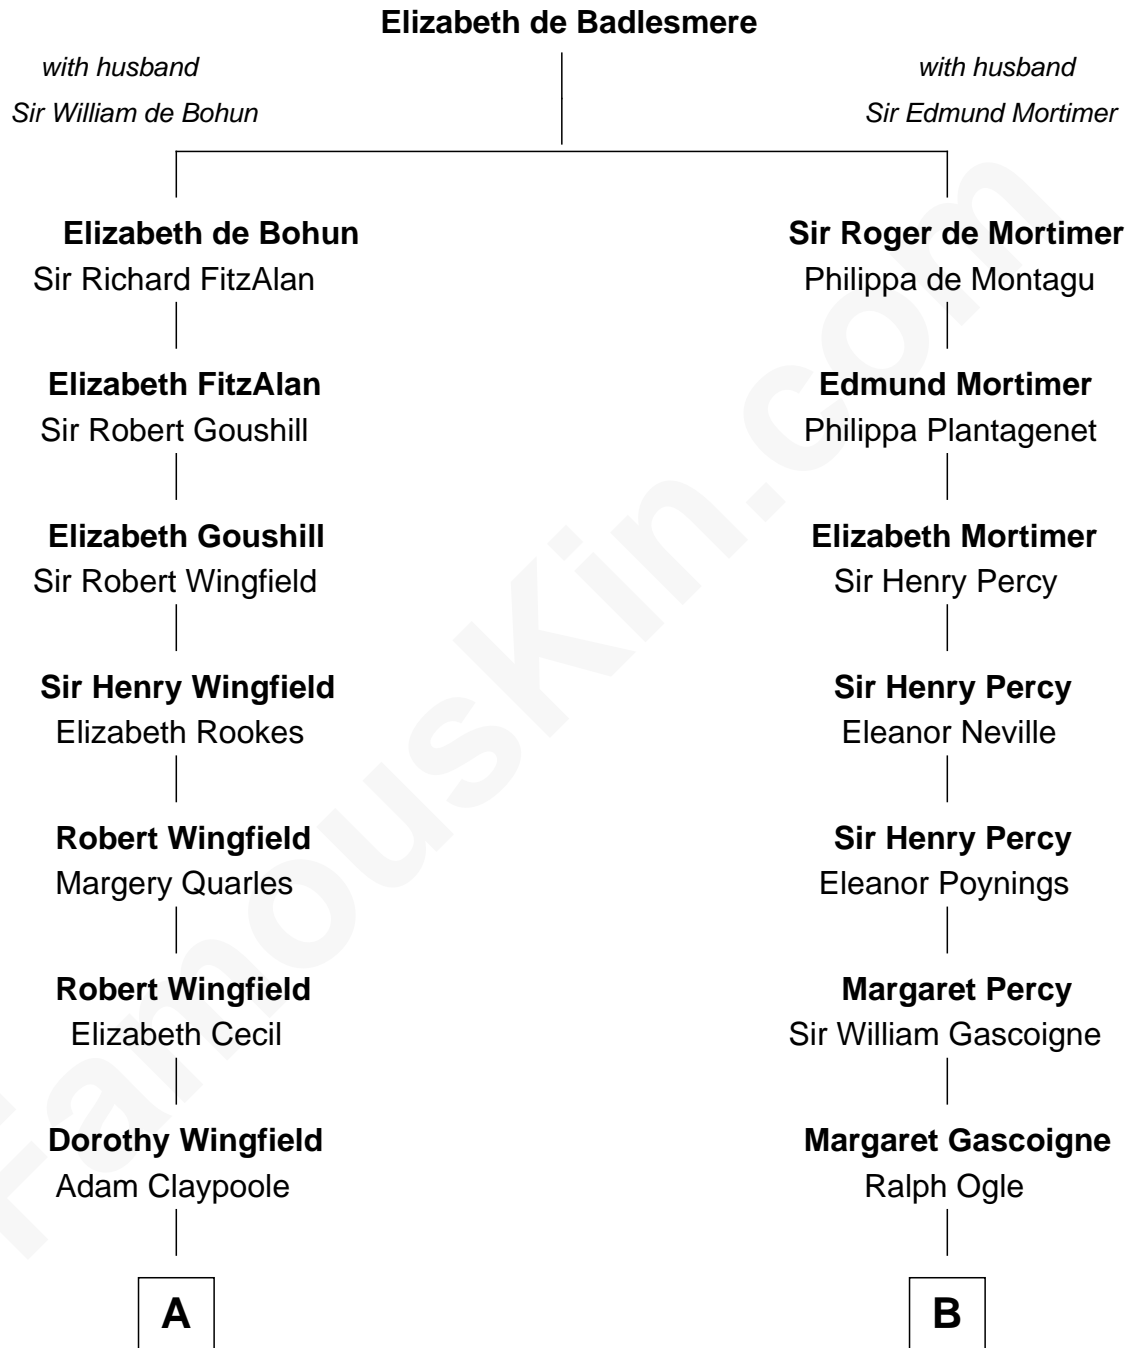

FamousKin.com
Relationship Chart of
Gloria Vanderbilt
Fashion Designer

16th cousin 3 times removed of
Peter Forster
TV and Movie Actor

C

Lt-Col. Frederic Blanco Forster
Marian Jennette Sophia De Carteret

Frederic Percy Cochrane Forster
Alice Mary Biggs

Peter Forster
TV and Movie Actor

FamousKin.com