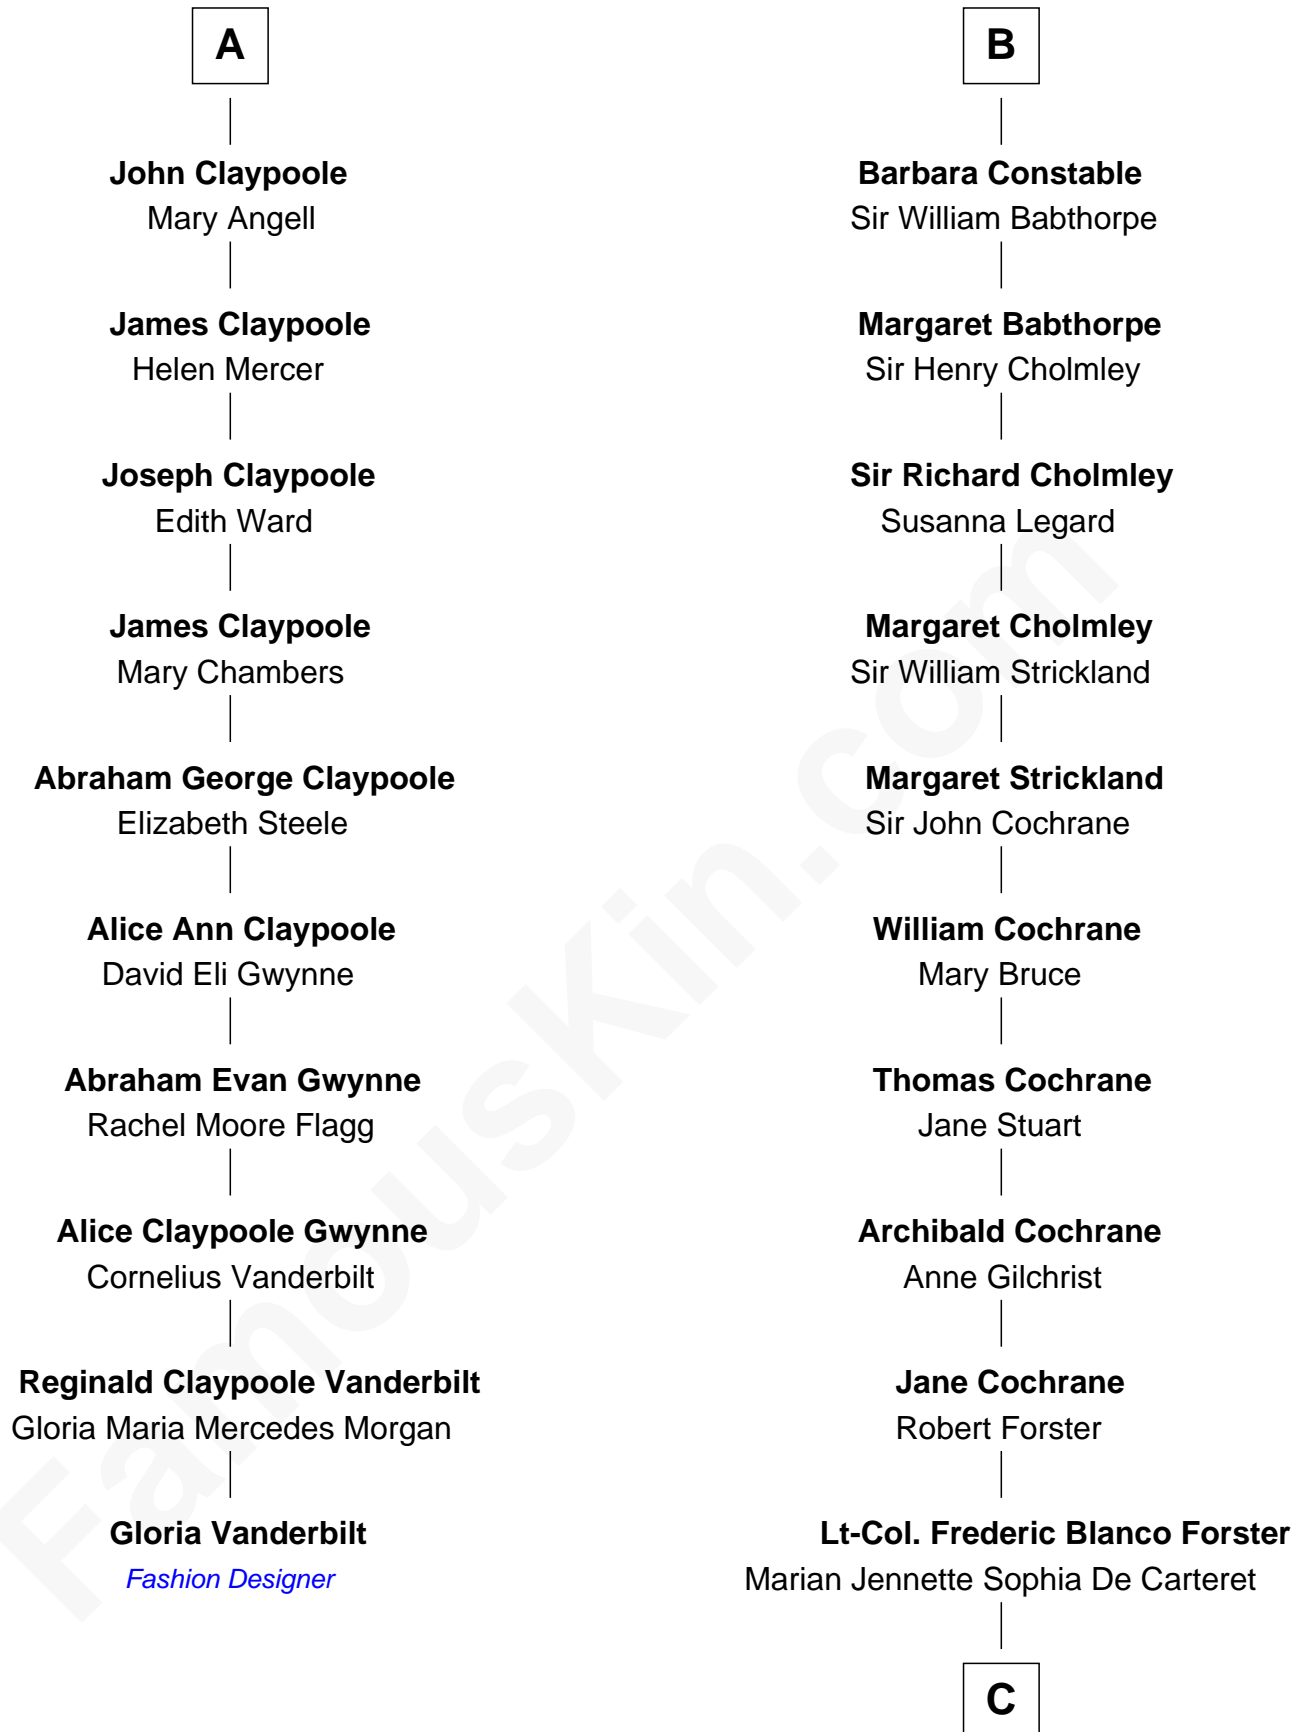

FamousKin.com

Relationship Chart of

Gloria Vanderbilt

Fashion Designer

16th cousin 2 times removed of

Peter Forster
TV and Movie Actor

C

Frederic Percy Cochrane Forster

Alice Mary Biggs

Peter Forster

TV and Movie Actor

FamousKin.com