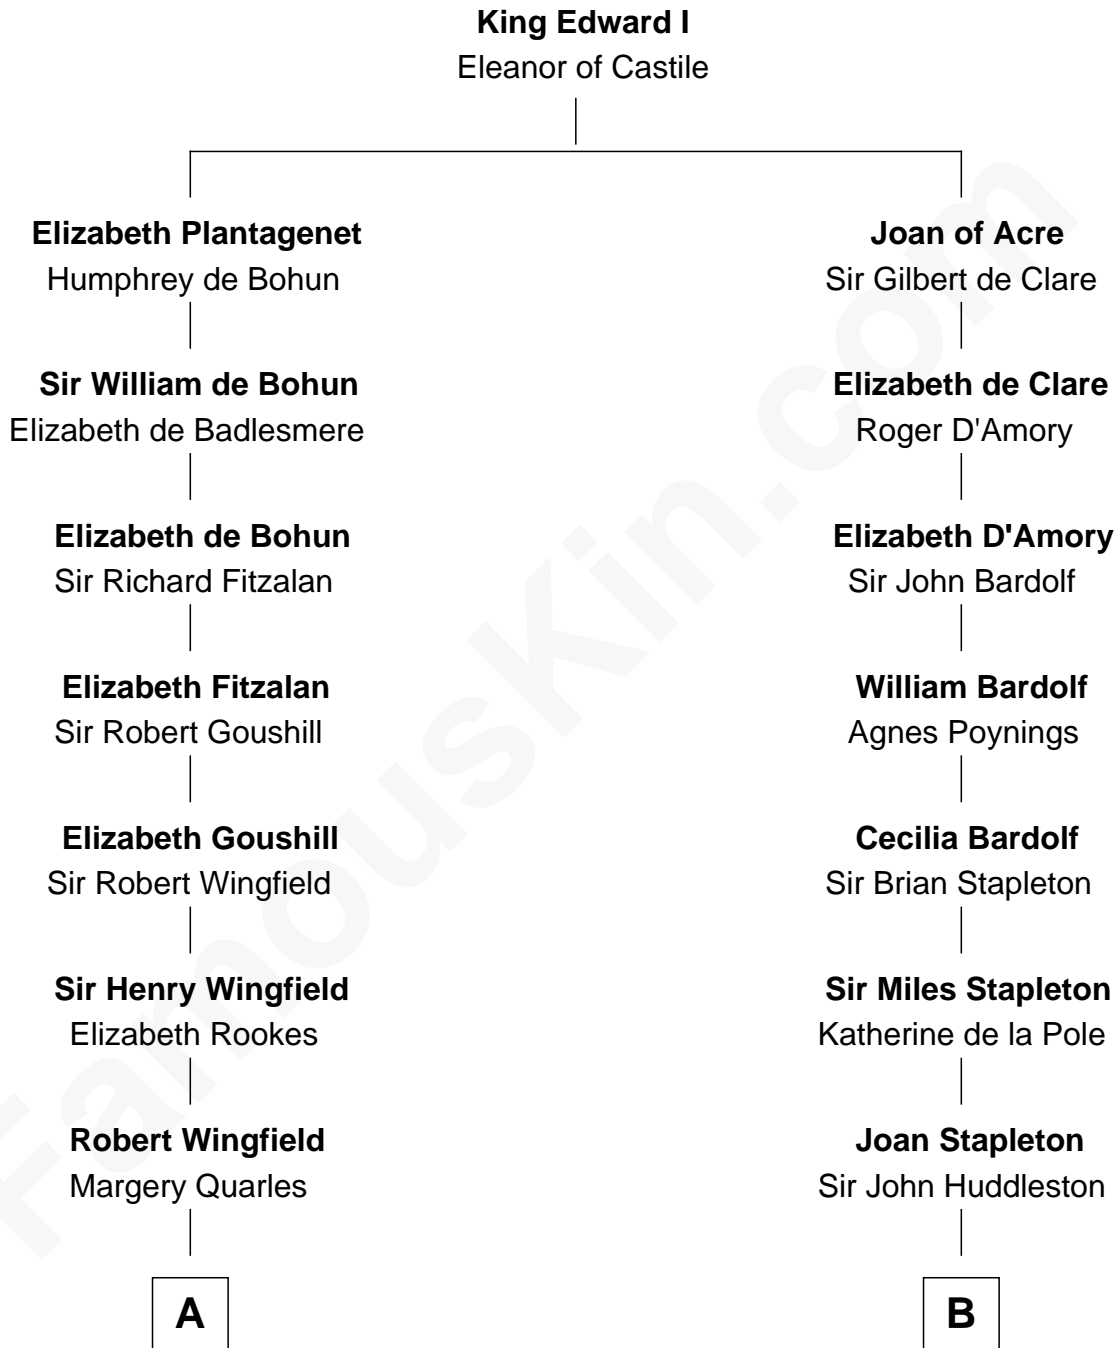

FamousKin.com Relationship Chart of

Gloria Vanderbilt

Fashion Designer

16th cousin 2 times removed of

Fletcher Christian

Leader of the mutiny on the Bounty

C

Reginald Claypoole Vanderbilt

Gloria Maria Mercedes Morgan

Gloria Vanderbilt

Fashion Designer

FamousKin.com