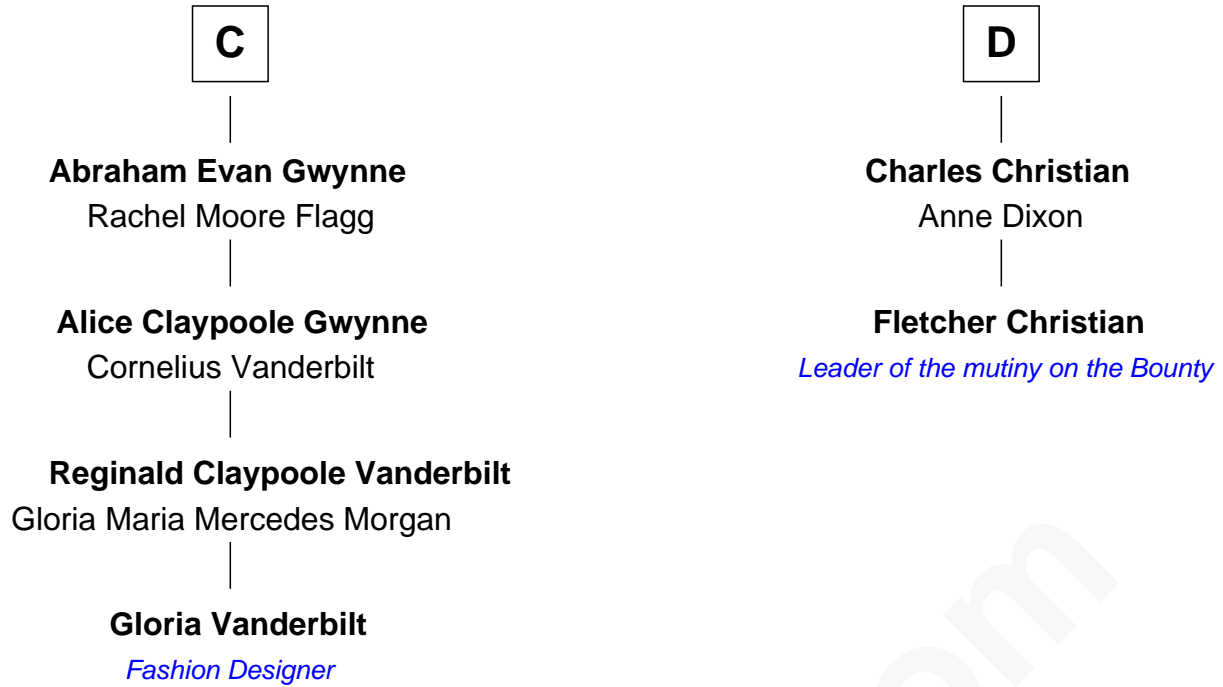

FamousKin.com Relationship Chart of

Gloria Vanderbilt

Fashion Designer

18th cousin 2 times removed of

Fletcher Christian

Leader of the mutiny on the Bounty

William de Braiose

Eva Marshal

Eleanor de Braiose
Sir Humphrey de Bohun

Humphrey de Bohun
Maud de Fiennes

Humphrey de Bohun
Elizabeth Plantagenet

Sir William de Bohun
Elizabeth de Badlesmere

Elizabeth de Bohun
Sir Richard Fitzalan

Elizabeth Fitzalan
Sir Robert Goushill

Elizabeth Goushill
Sir Robert Wingfield

A

Maud de Braose
Roger Mortimer

Sir Edmund Mortimer
Margaret de Fiennes

Iseult de Mortimer
Sir Hugh I de Audley

Alice de Audley
Sir Ralph de Neville

Sir John de Neville
Maude de Percy

Sir Ralph Neville
Joan Beaufort

Sir Richard Neville
Alice Montagu

B

FamousKin.com