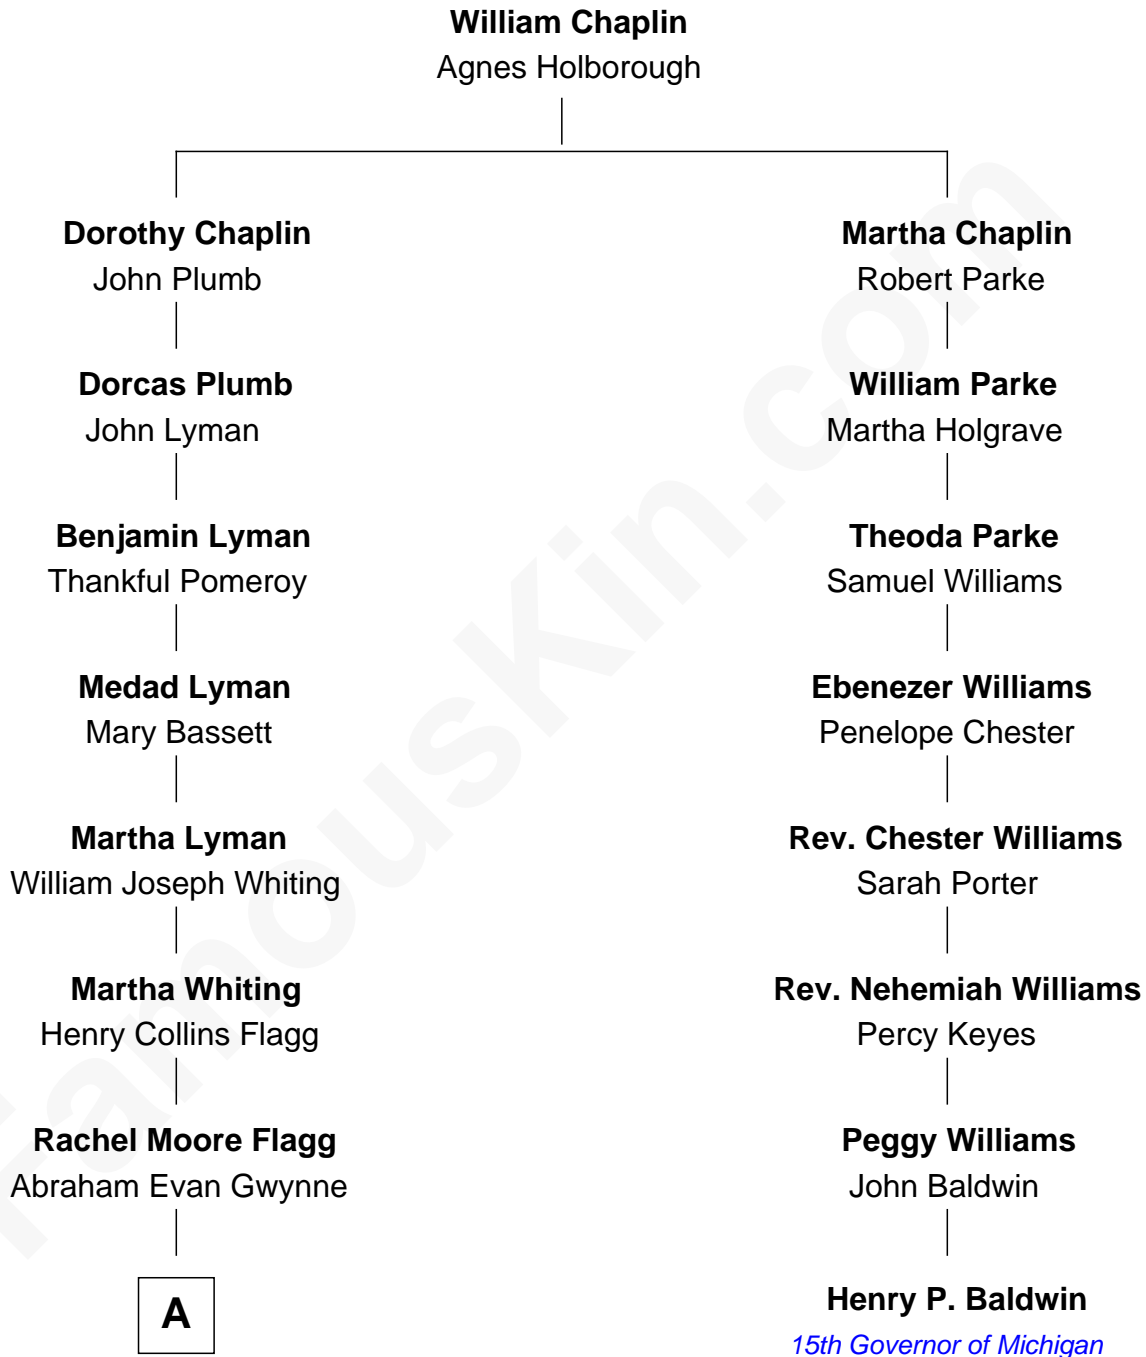

FamousKin.com
Relationship Chart of
Gloria Vanderbilt
Fashion Designer

7th cousin 2 times removed of

Henry P. Baldwin
15th Governor of Michigan

A

—
Alice Claypoole Gwynne

Cornelius Vanderbilt

—
Reginald Claypoole Vanderbilt

Gloria Maria Mercedes Morgan

—
Gloria Vanderbilt

Fashion Designer

FamousKin.com