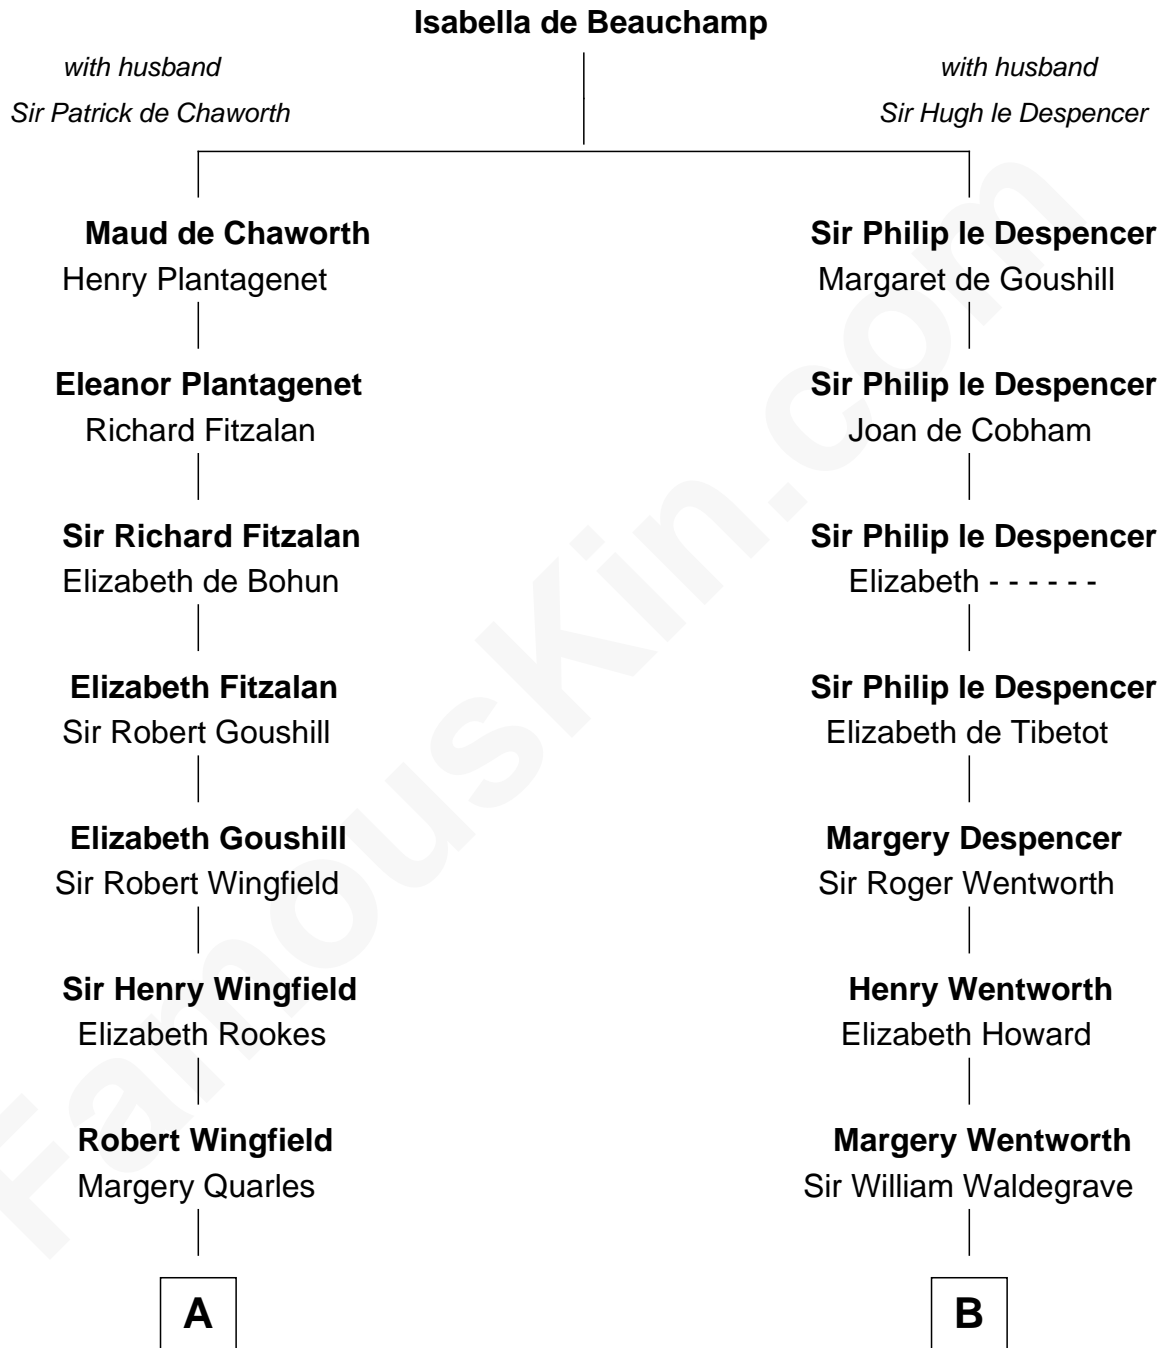

FamousKin.com
Relationship Chart of
Gloria Vanderbilt
Fashion Designer

18th cousin 3 times removed of

Bob Moore
Co-Founder, Bob's Red Mill

C

Reginald Claypoole Vanderbilt

Gloria Maria Mercedes Morgan

Gloria Vanderbilt

Fashion Designer

D

Morris Fox

Sarah A. Smith

Violette Fox

Daniel Francis Learnard

Clinton Morris Learnard

Gertrude Maud Yost

Doris Dell Learnard

Kenneth Earl Moore

Bob Moore

Co-Founder, Bob's Red Mill

FamousKin.com