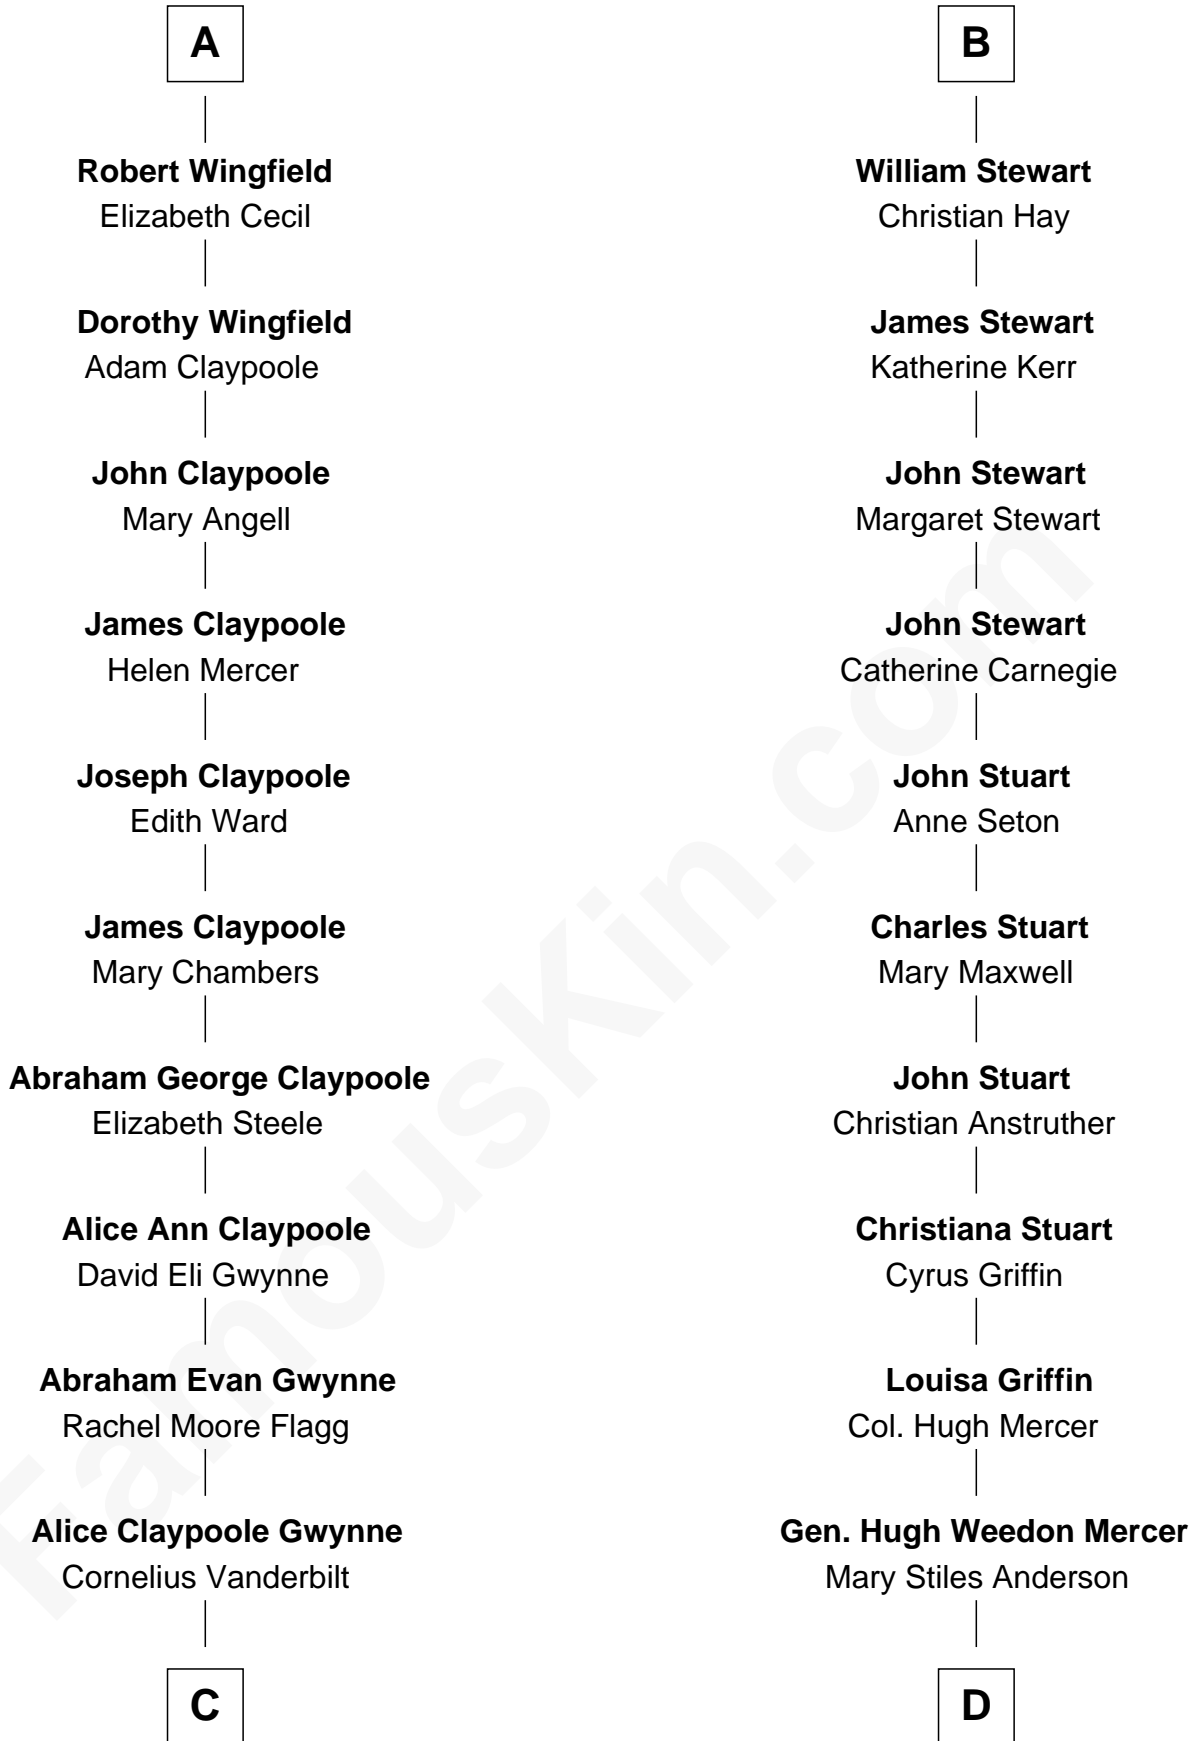

**FamousKin.com**  
**Relationship Chart of**  
**Gloria Vanderbilt**  
*Fashion Designer*

18th cousin 1 time removed of

**Johnny Mercer**  
*Songwriter and Co-Founder of Capitol Records*

**C**

**Reginald Claypoole Vanderbilt**  
Gloria Maria Mercedes Morgan

**Gloria Vanderbilt**  
*Fashion Designer*

**D**

**George Anderson Mercer**  
Nanny Maury Herndon

**George Anderson Mercer**  
Lillian Elizabeth Ciucevich

**Johnny Mercer**  
*Co-Founder of Capitol Records*