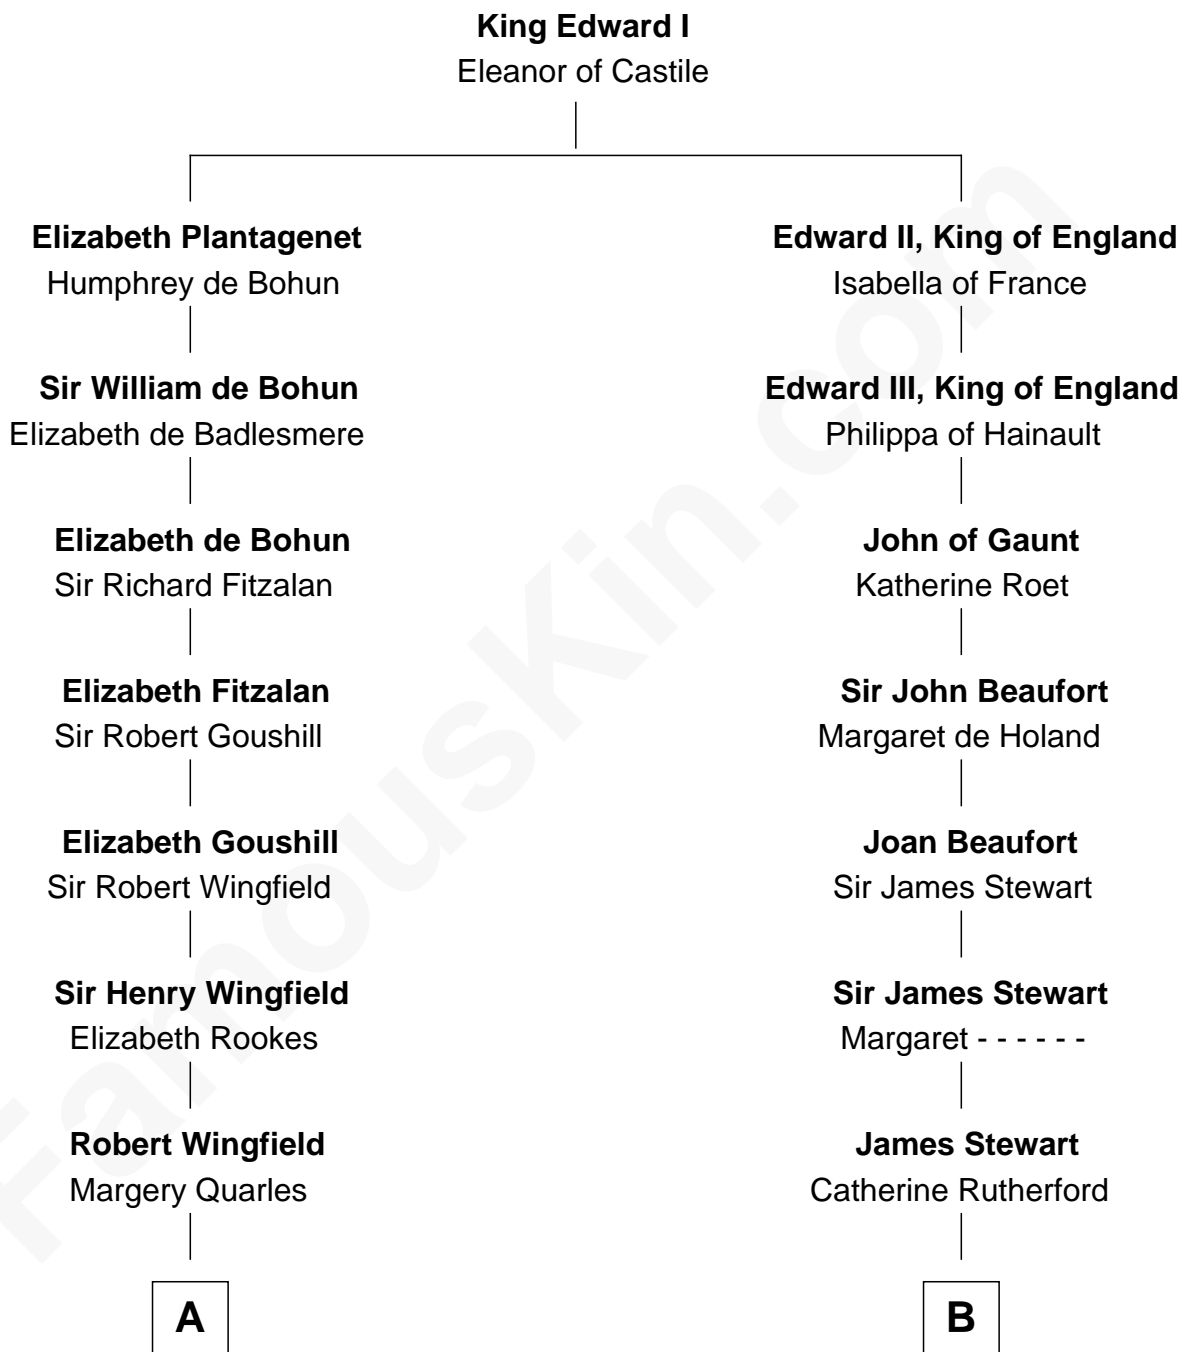

**FamousKin.com**  
**Relationship Chart of**  
**Gloria Vanderbilt**  
*Fashion Designer*

18th cousin 1 time removed of

**Johnny Mercer**  
*Songwriter and Co-Founder of Capitol Records*

**C**

**Reginald Claypoole Vanderbilt**  
Gloria Maria Mercedes Morgan

**Gloria Vanderbilt**  
*Fashion Designer*

**D**

**George Anderson Mercer**  
Nanny Maury Herndon

**George Anderson Mercer**  
Lillian Elizabeth Ciucevich

**Johnny Mercer**  
*Co-Founder of Capitol Records*