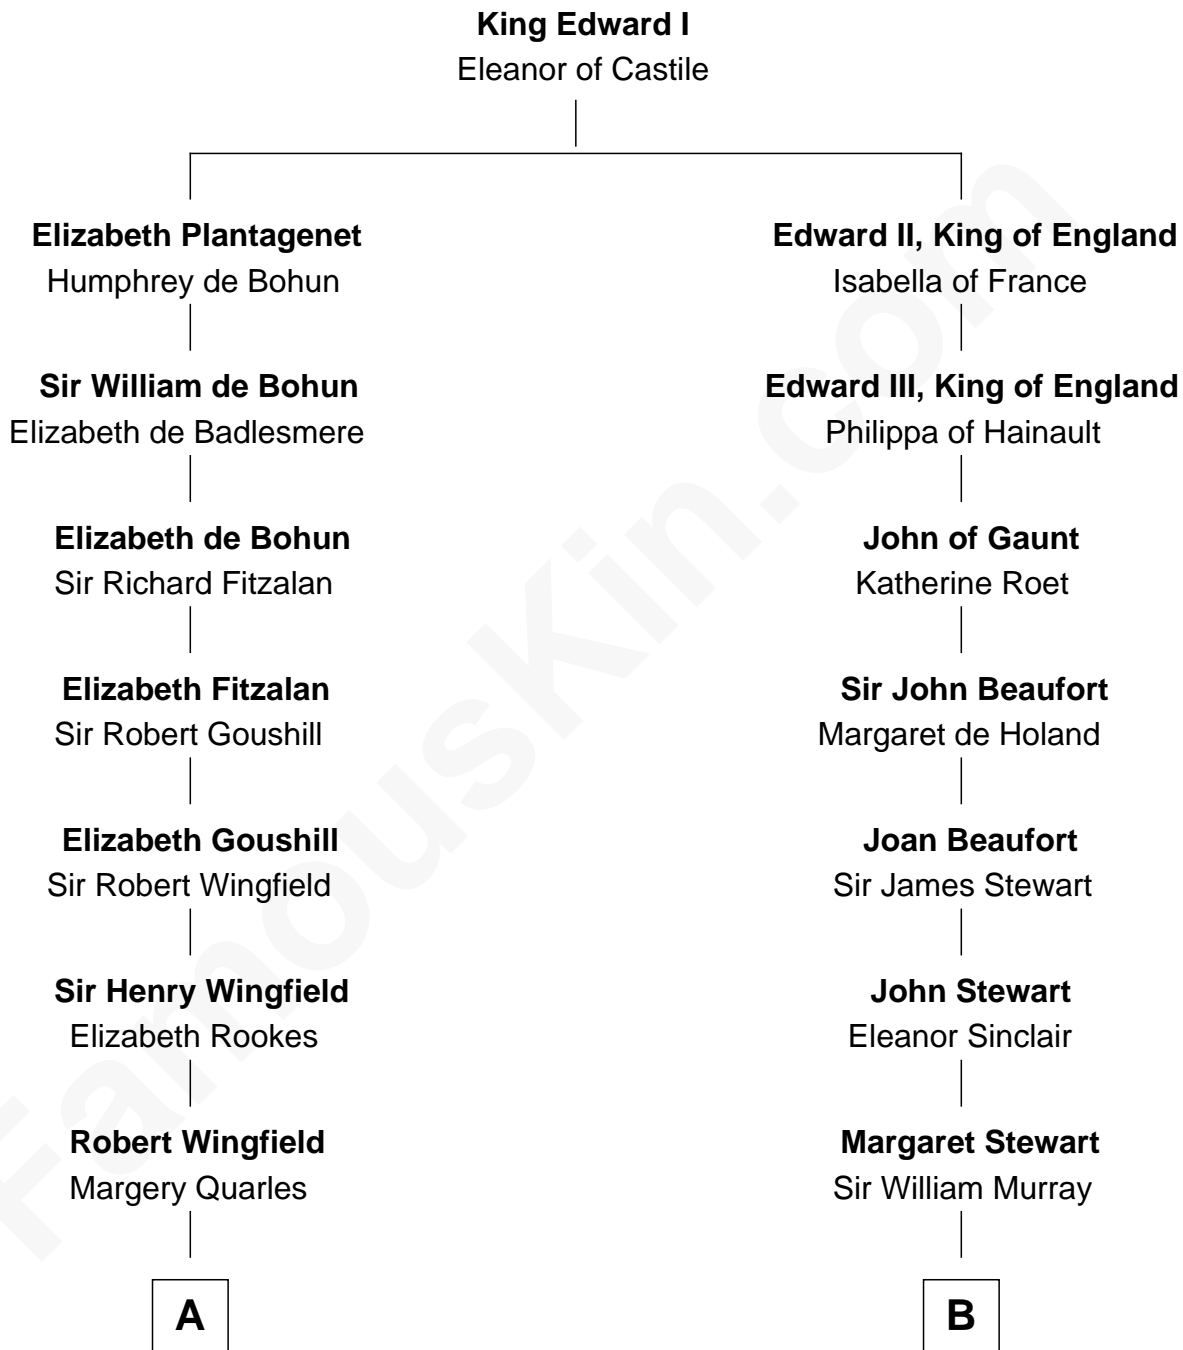

FamousKin.com

Relationship Chart of

Gloria Vanderbilt

Fashion Designer

13th cousin 5 times removed of

Major John Pitcairn
British Commander at Battle of Lexington

C

—
Reginald Claypoole Vanderbilt

Gloria Maria Mercedes Morgan

—
Gloria Vanderbilt

Fashion Designer

FamousKin.com