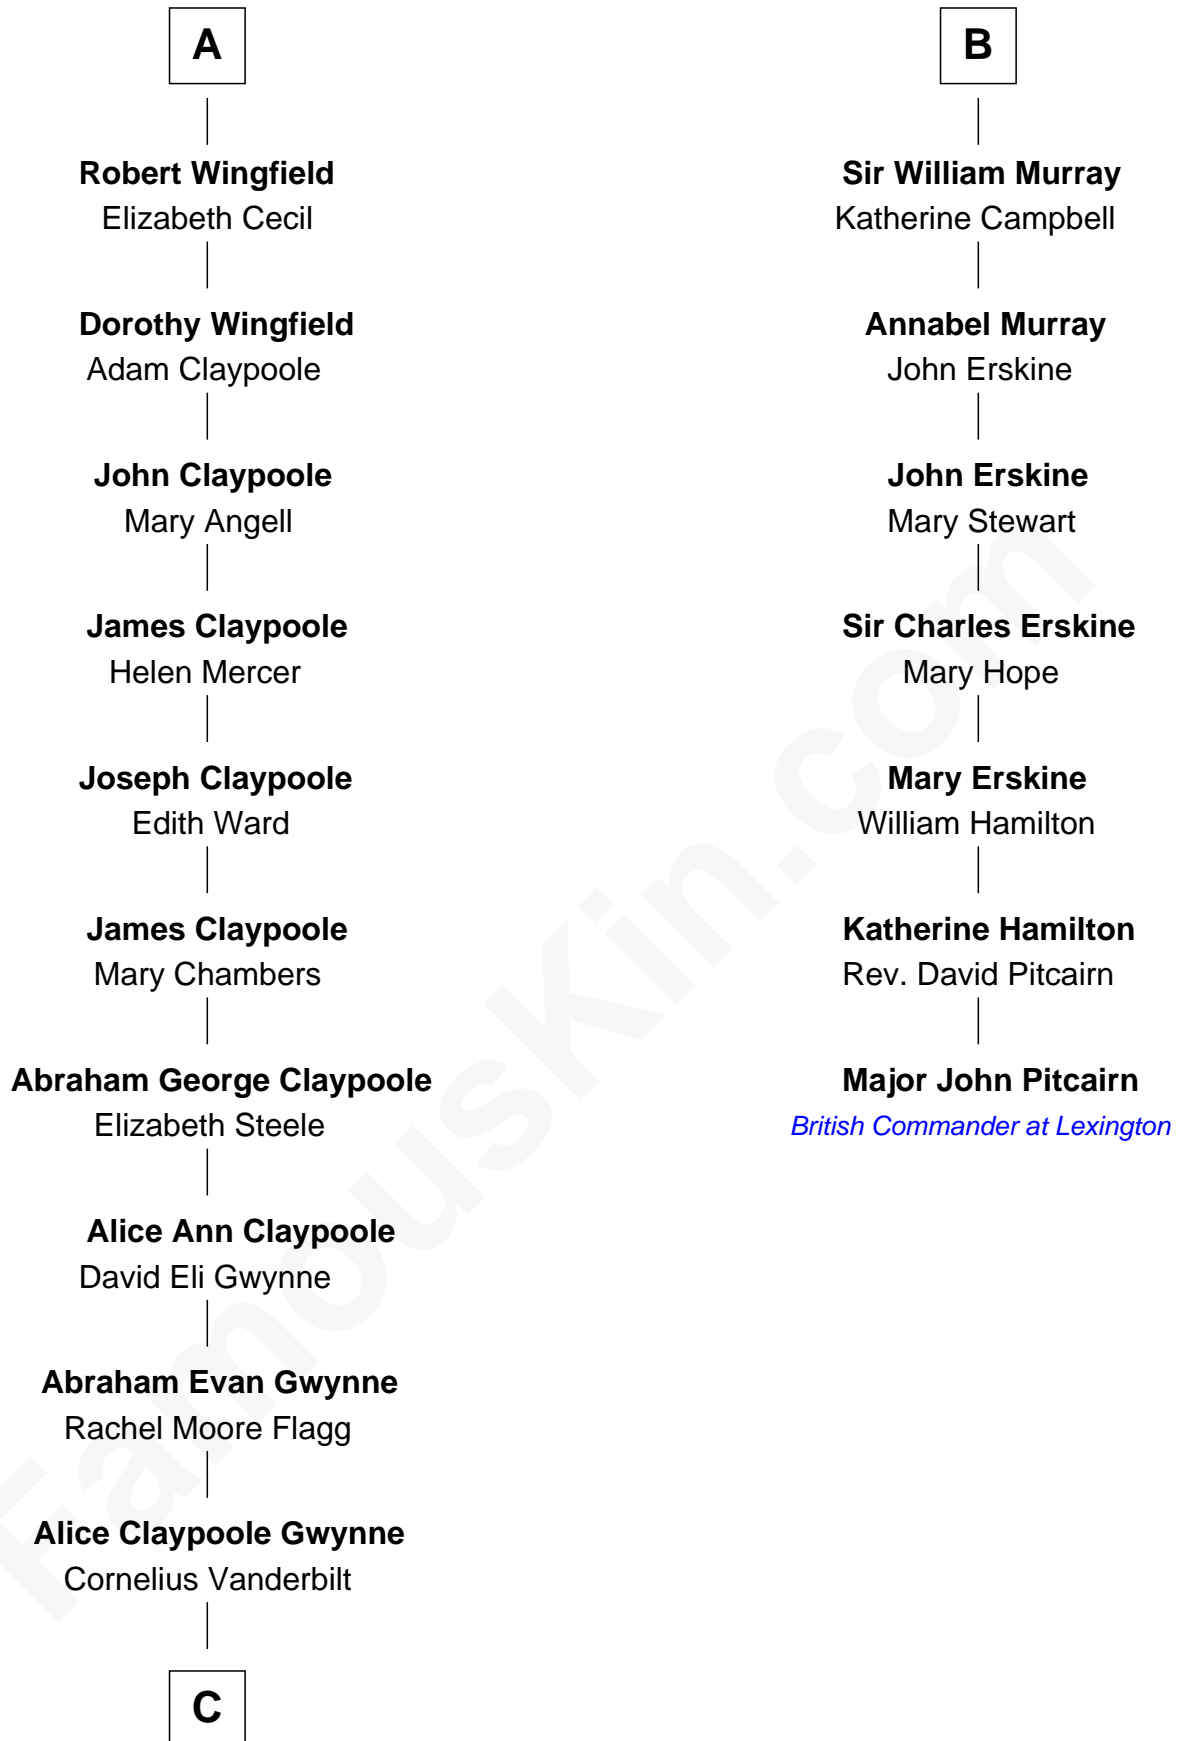

FamousKin.com

Relationship Chart of

Gloria Vanderbilt

Fashion Designer

13th cousin 5 times removed of

Major John Pitcairn
British Commander at Battle of Lexington

C

—
Reginald Claypoole Vanderbilt

Gloria Maria Mercedes Morgan

—
Gloria Vanderbilt

Fashion Designer

FamousKin.com