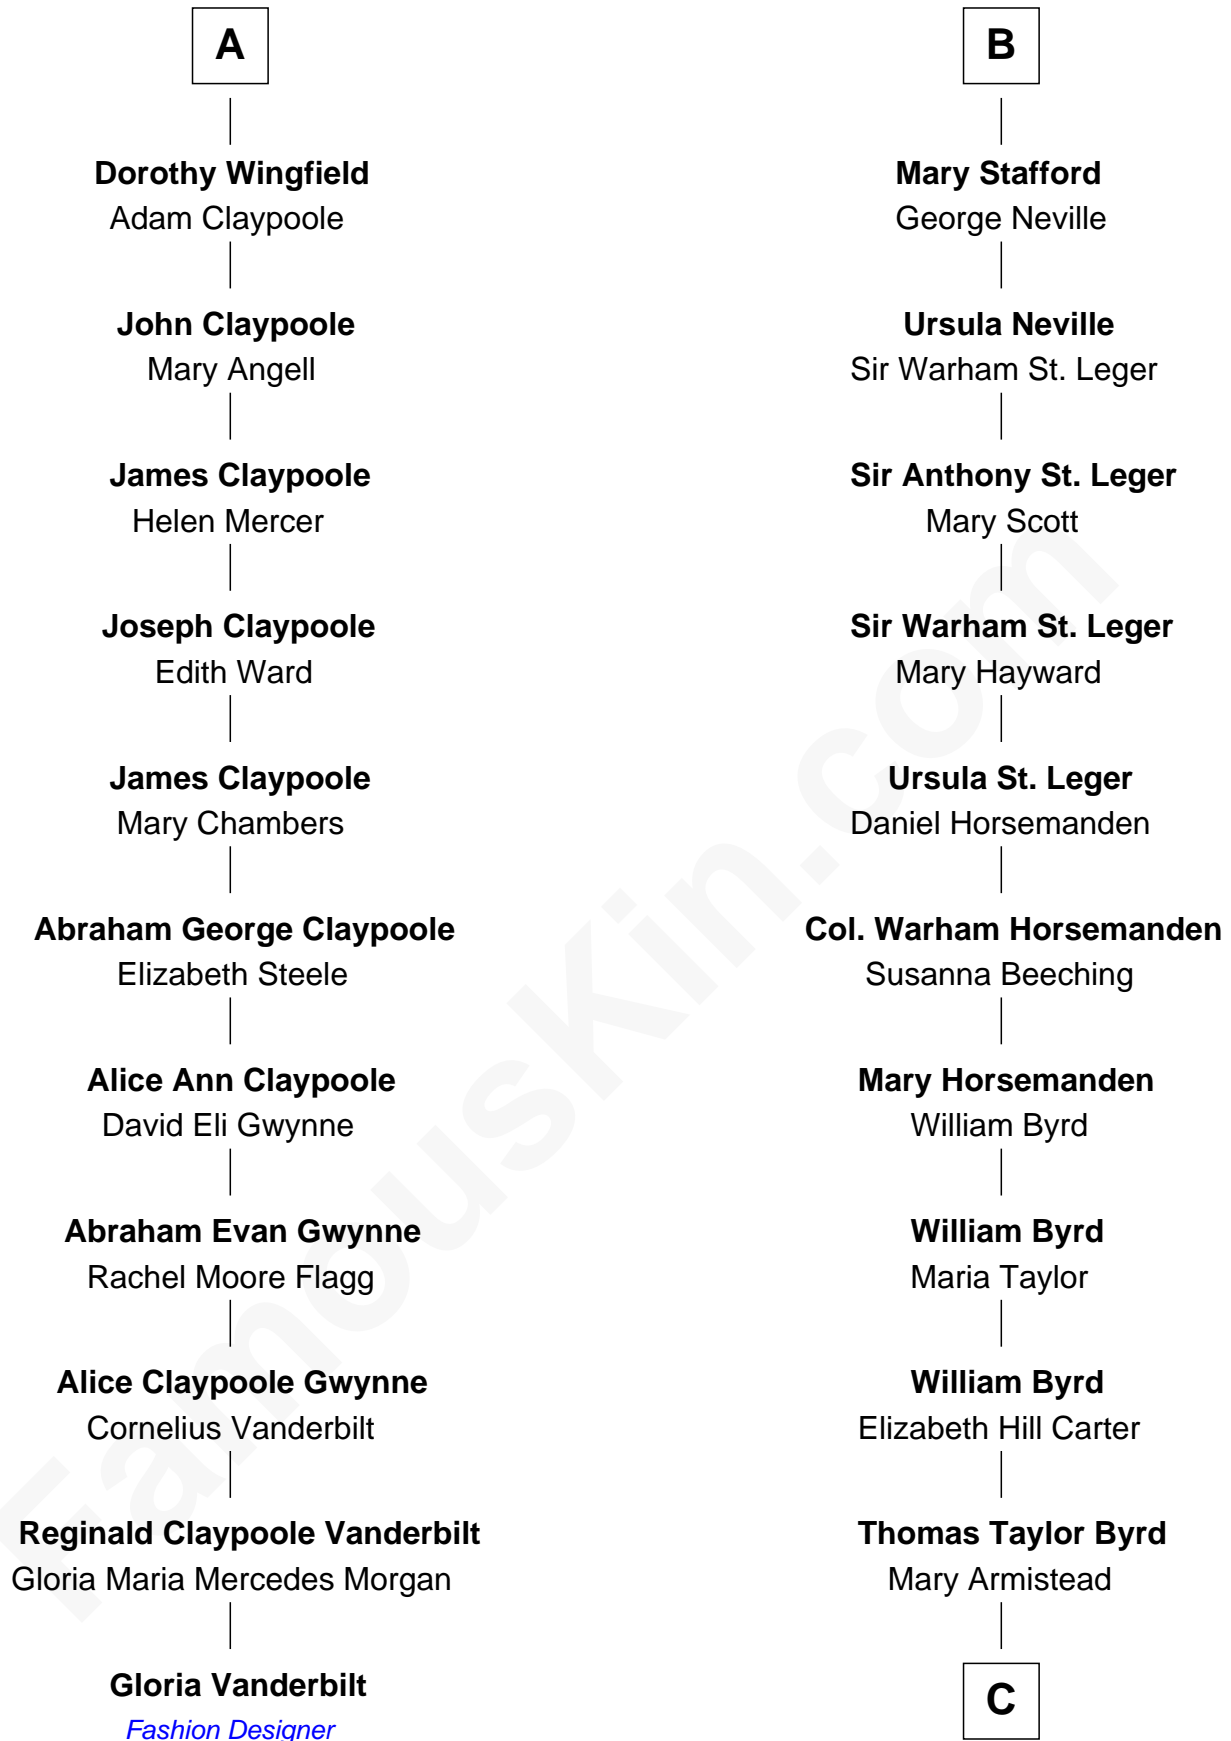

# FamousKin.com Relationship Chart of

**Gloria Vanderbilt**

*Fashion Designer*

17th cousin 3 times removed of

**Admiral Richard Byrd**

*Polar Explorer*

**Henry Plantagenet**

Maud de Chaworth

**Eleanor Plantagenet**

Richard Fitzalan

**Sir Richard Fitzalan**

Elizabeth de Bohun

**Elizabeth Fitzalan**

Sir Robert Goushill

**Elizabeth Goushill**

Sir Robert Wingfield

**Sir Henry Wingfield**

Elizabeth Rookes

**Robert Wingfield**

Margery Quarles

**Robert Wingfield**

Elizabeth Cecil

**A**

**Mary Plantagenet**

Eleanor Poynings

**Henry Percy**

Maud Herbert

**Eleanor Percy**

Edward Stafford

**B**

C

Richard Evelyn Byrd