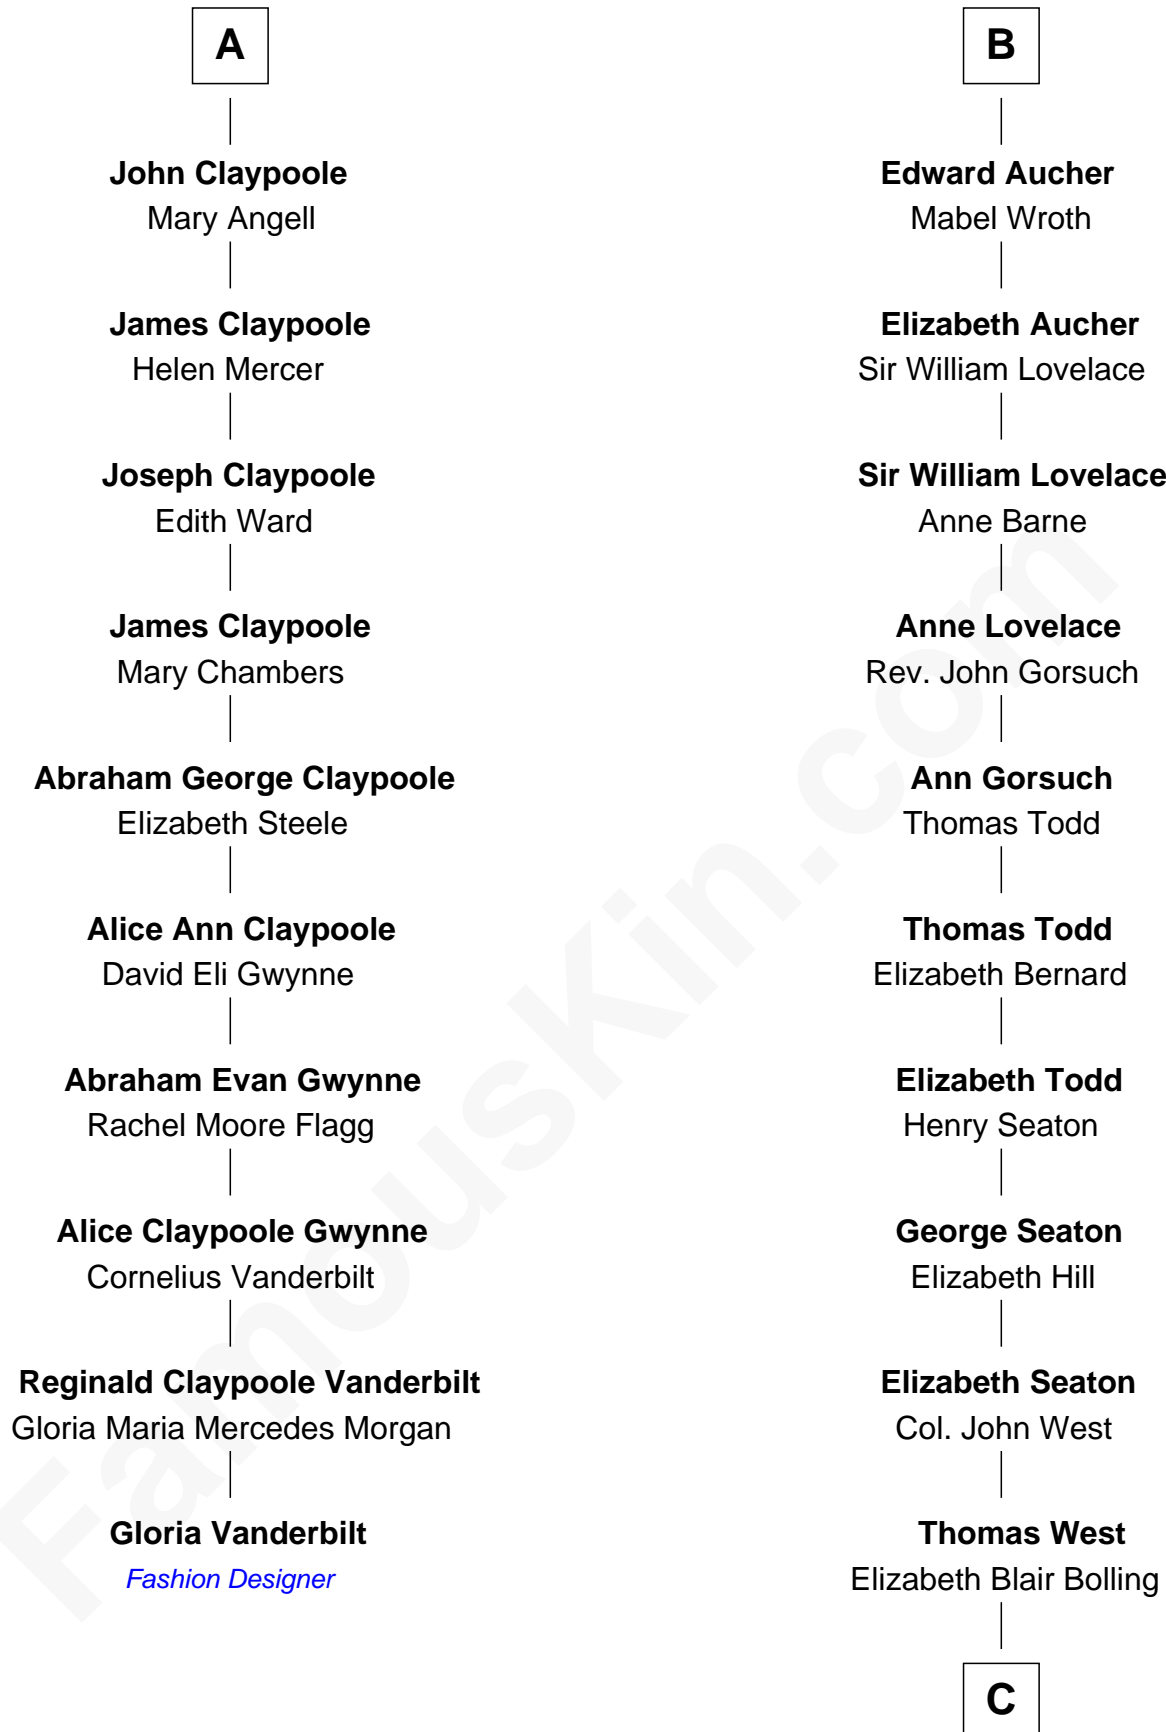

**FamousKin.com**  
**Relationship Chart of**  
**Gloria Vanderbilt**  
*Fashion Designer*

16th cousin 5 times removed of  
**Admiral Richard Byrd**  
*Polar Explorer*

**C**

**Eliza Bolling West**

Dr. Joel Walker Flood

**Col. Henry De La Warr Flood**

Mary Elizabeth Trent

**Joel Walker Flood**

Ella Faulkner

**Eleanor Bolling Flood**

Richard Evelyn Byrd

**Admiral Richard Byrd**

*Polar Explorer*