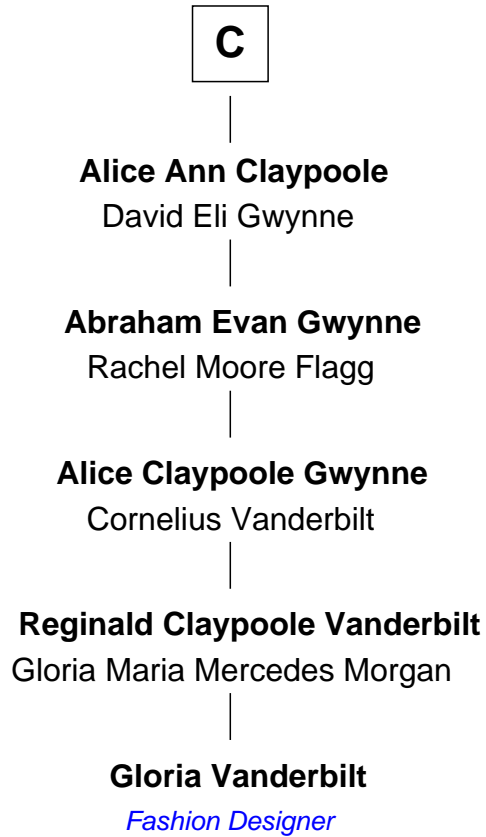

FamousKin.com
Relationship Chart of
Gloria Vanderbilt
Fashion Designer

15th cousin 6 times removed of

Rev. John Whittingham
(c1616 - 1639) Great Migration Immigrant 1637

FamousKin.com