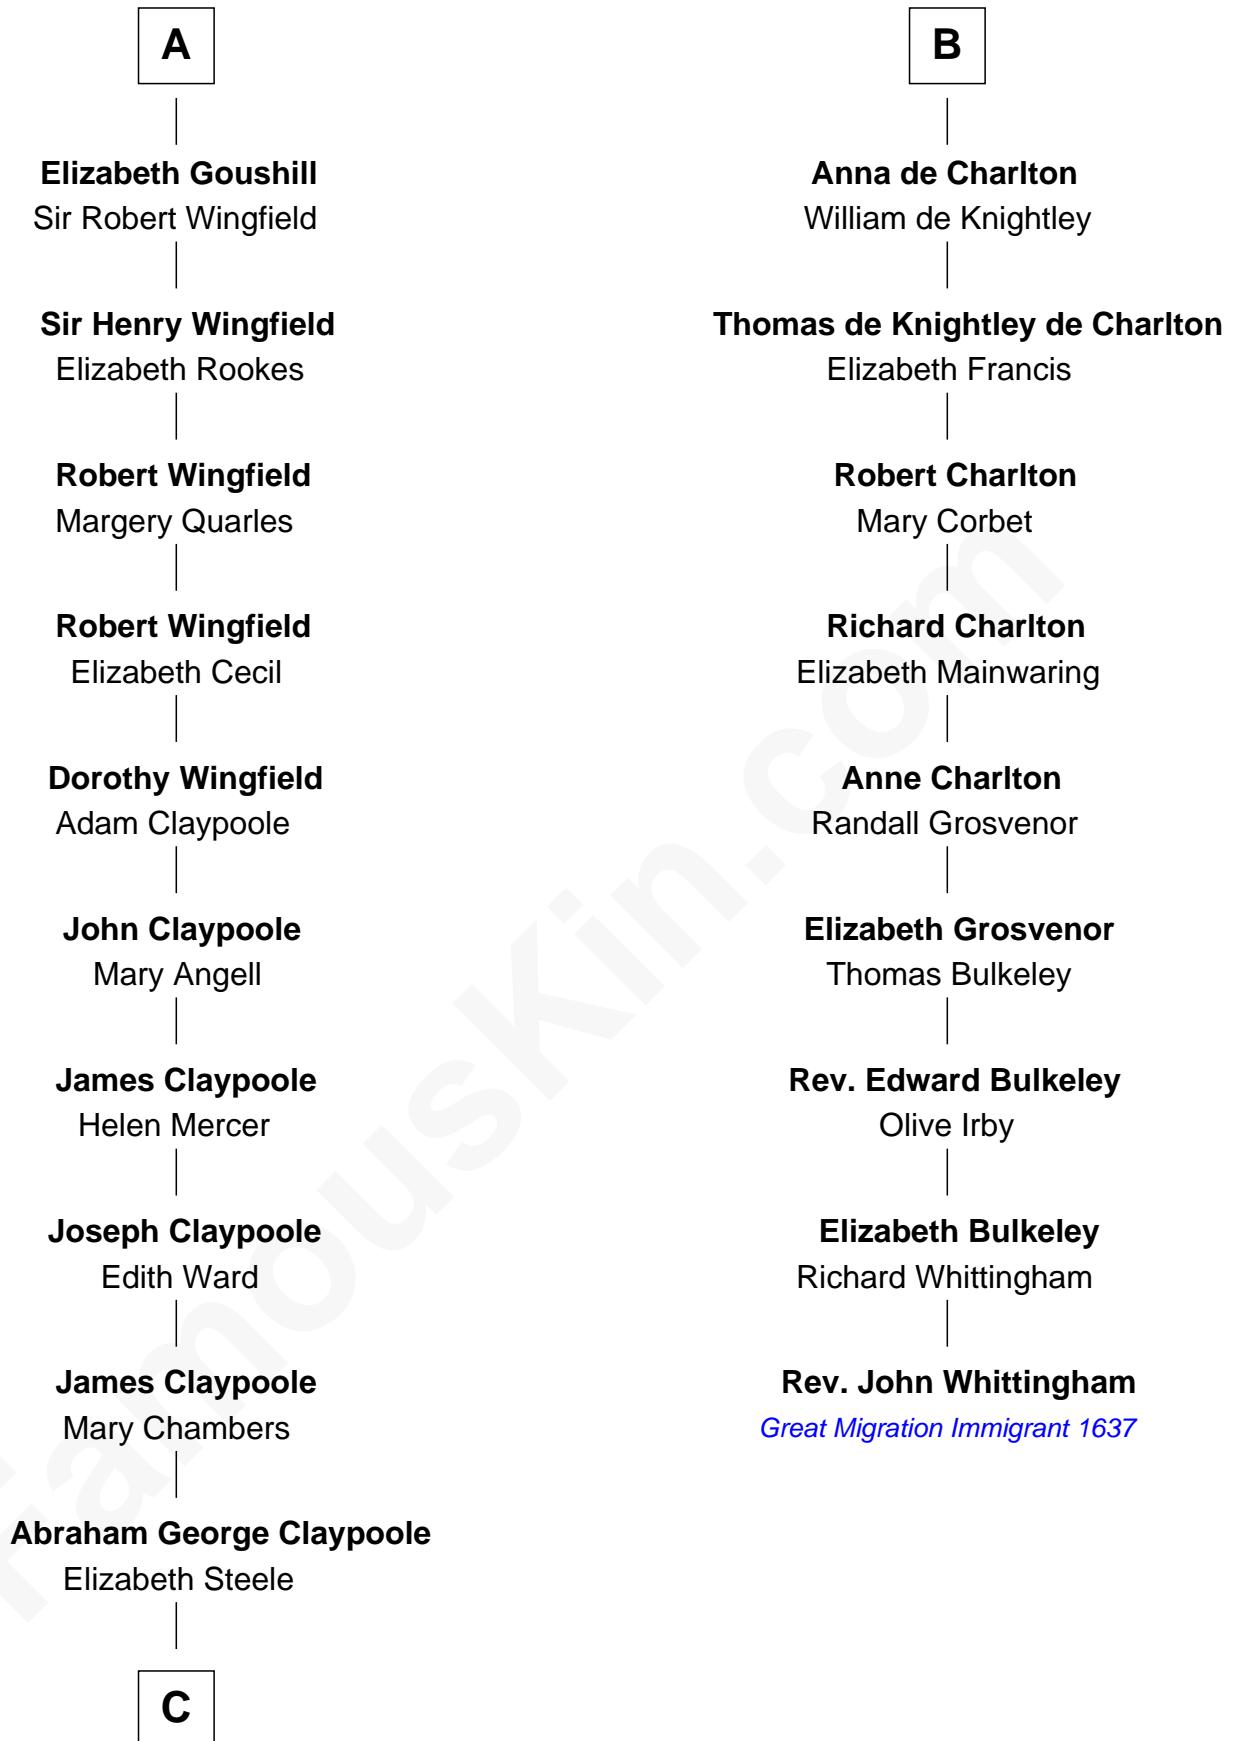

FamousKin.com
Relationship Chart of
Gloria Vanderbilt
Fashion Designer

15th cousin 6 times removed of

Rev. John Whittingham
(c1616 - 1639) Great Migration Immigrant 1637

FamousKin.com