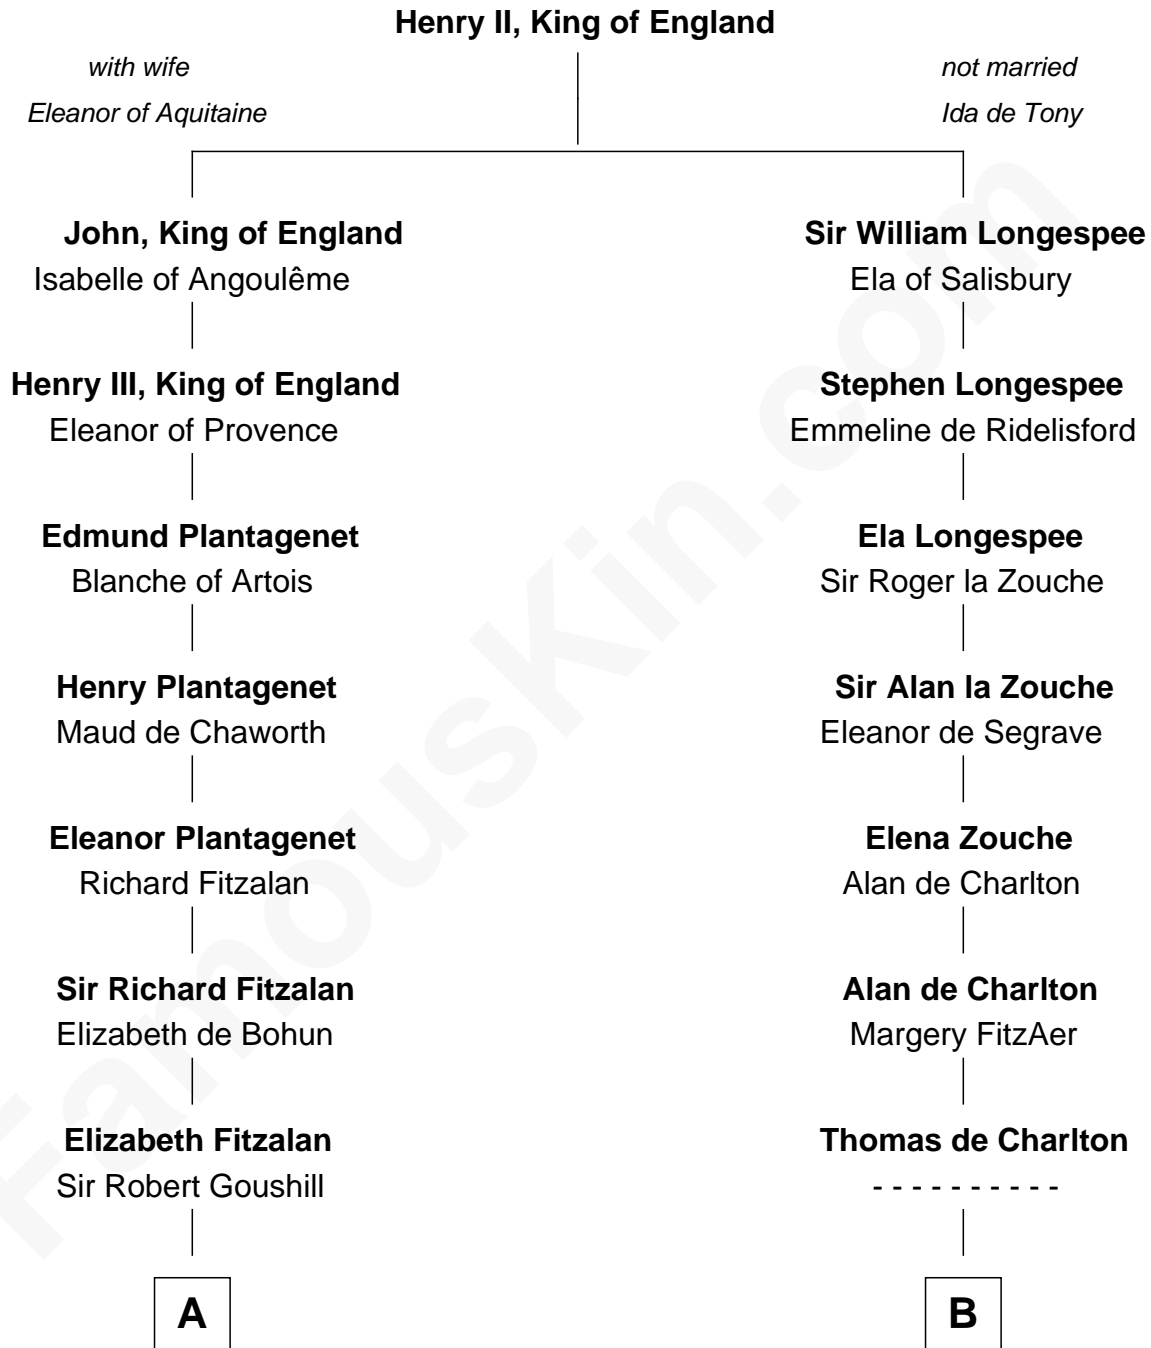

FamousKin.com
Relationship Chart of
Gloria Vanderbilt
Fashion Designer

15th cousin 6 times removed of

Rev. John Whittingham
(c1616 - 1639) Great Migration Immigrant 1637

FamousKin.com