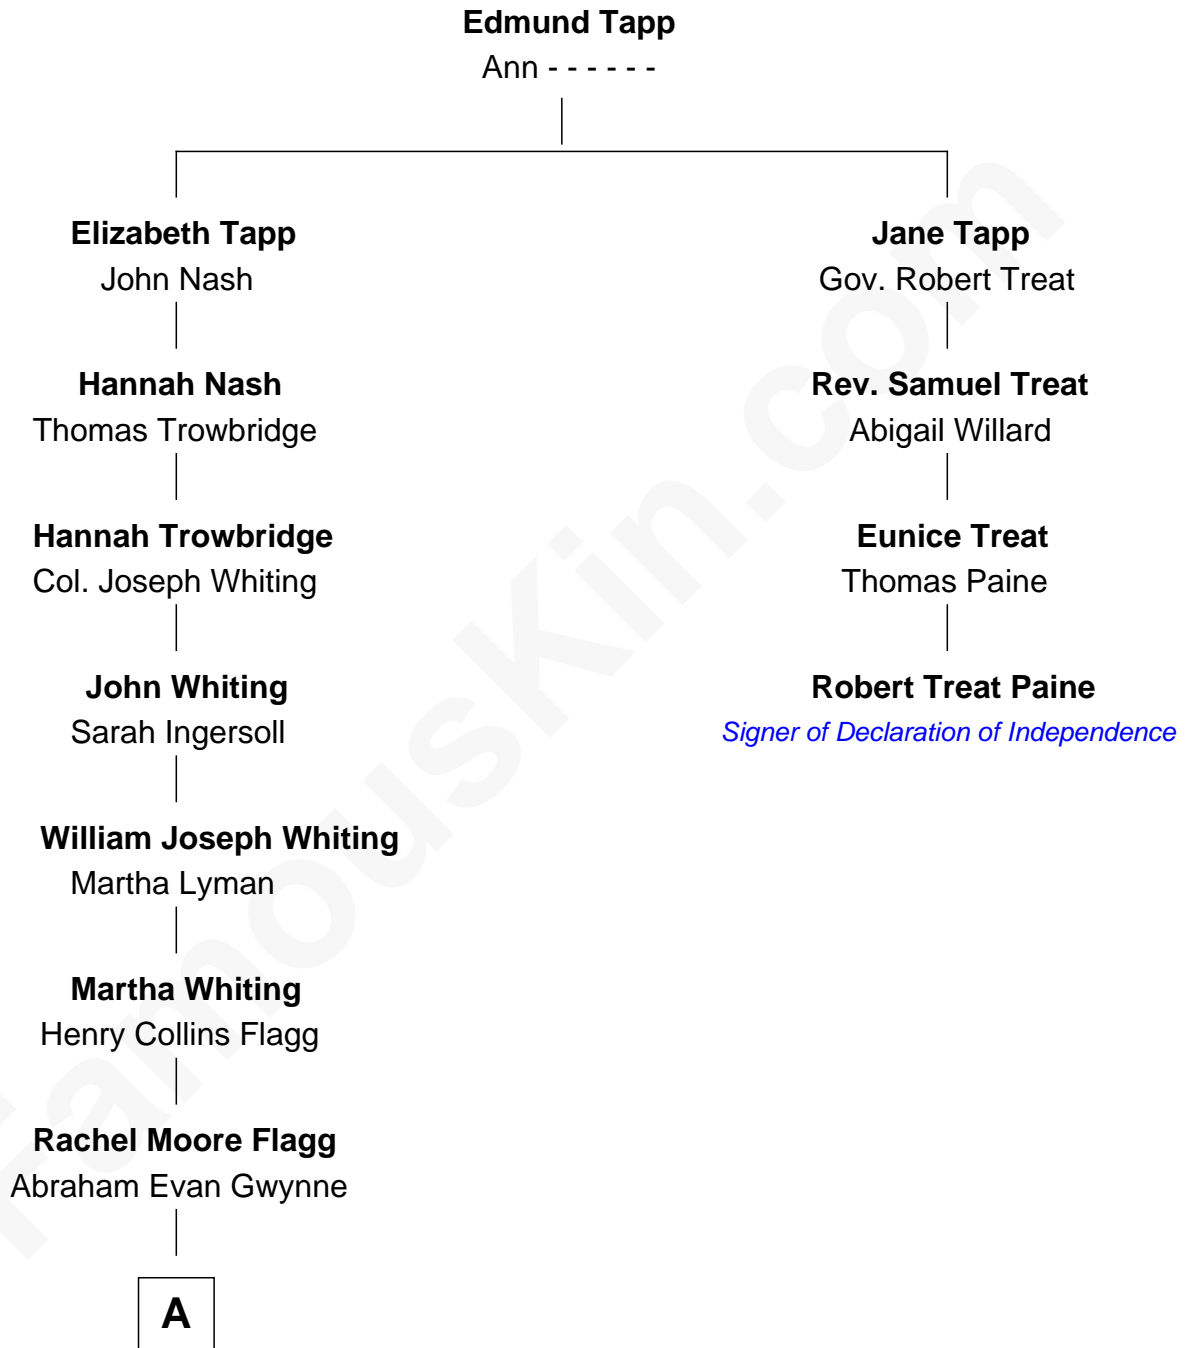

**FamousKin.com**  
**Relationship Chart of**  
**Gloria Vanderbilt**  
*Fashion Designer*

3rd cousin 6 times removed of

**Robert Treat Paine**  
*Signer of the Declaration of Independence*

**A**

—  
**Alice Claypoole Gwynne**

Cornelius Vanderbilt

—  
**Reginald Claypoole Vanderbilt**

Gloria Maria Mercedes Morgan

—  
**Gloria Vanderbilt**

*Fashion Designer*

FamousKin.com