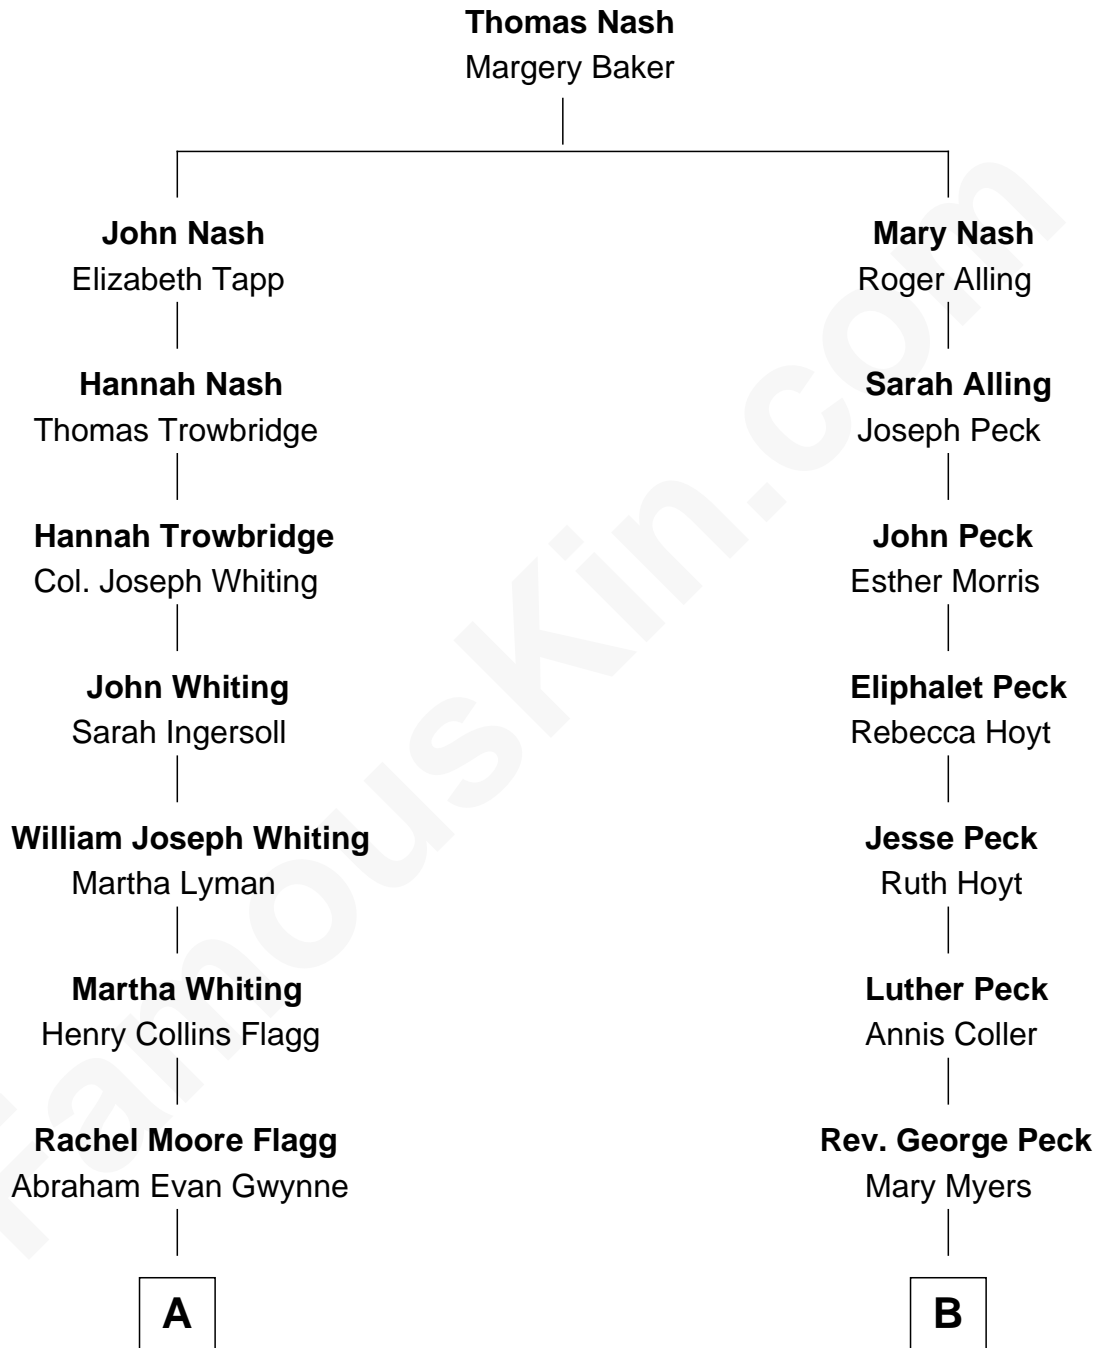

FamousKin.com
Relationship Chart of
Gloria Vanderbilt
Fashion Designer

8th cousin 1 time removed of

Stephen Crane
Author of The Red Badge of Courage

FamousKin.com