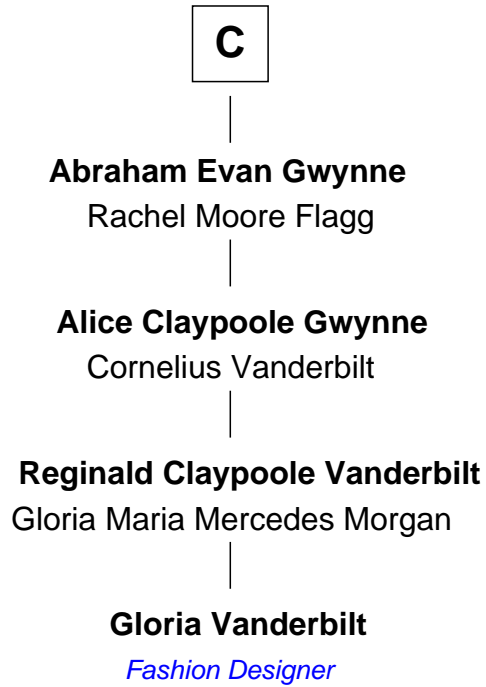

FamousKin.com Relationship Chart of

Gloria Vanderbilt

Fashion Designer

15th cousin 5 times removed of

Caesar Rodney

Signer of the Declaration of Independence

Sir Humphrey de Bohun

Maud of Eu

Sir Humphrey de Bohun

Eleanor de Braiose

Humphrey de Bohun

Maud de Fiennes

Humphrey de Bohun

Elizabeth Plantagenet

Sir William de Bohun

Elizabeth de Badlesmere

Sir John de Verdun

Maud de Verdun

Sir John de Grey

Sir Roger de Grey

Elizabeth de Hastings

Sir Reynold de Grey

Eleanor le Strange

Ida Grey

John Cokayne

Elizabeth Cokayne

Sir Laurence Cheney

Elizabeth Cheney

Sir John Say

B

FamousKin.com