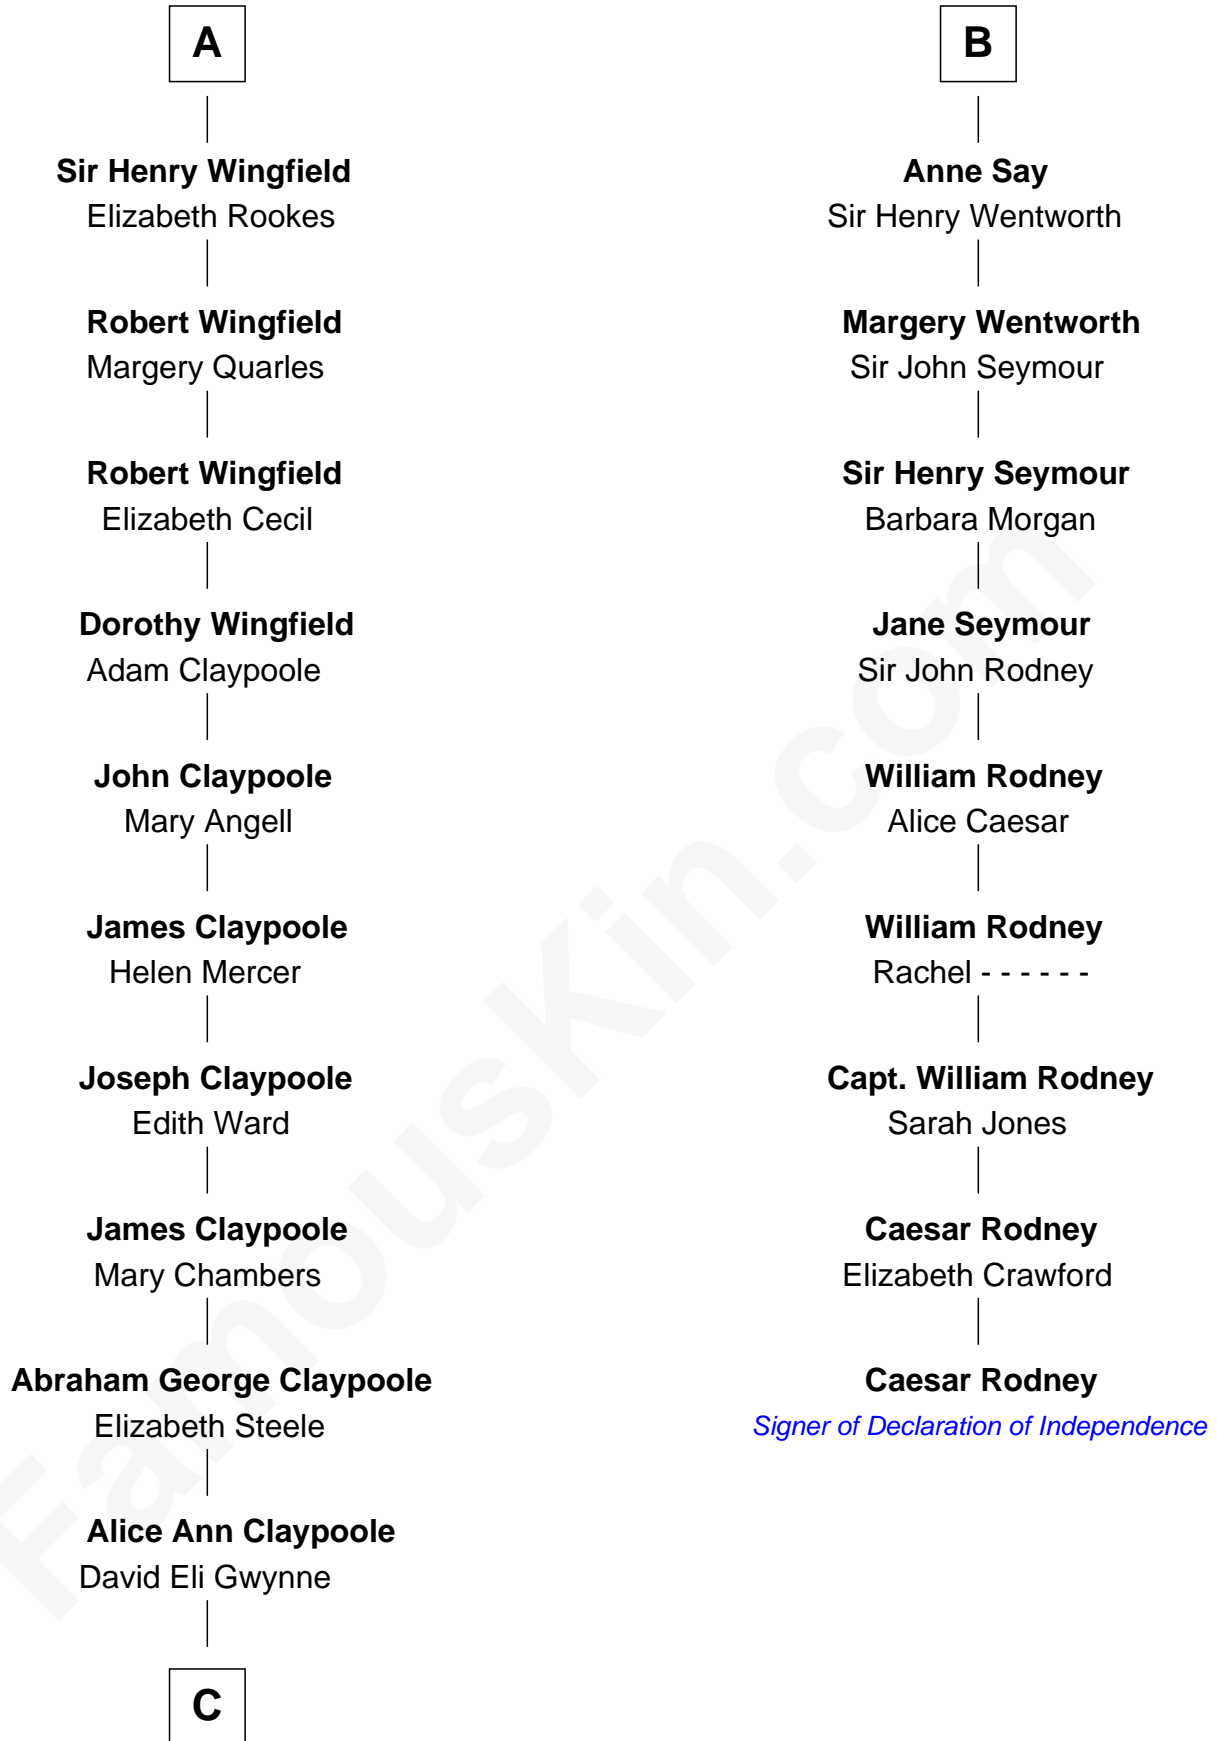

FamousKin.com Relationship Chart of

Gloria Vanderbilt

Fashion Designer

15th cousin 5 times removed of

Caesar Rodney

Signer of the Declaration of Independence

Sir Humphrey de Bohun

Maud of Eu

Elizabeth de Bohun

Sir Richard Fitzalan

Elizabeth Fitzalan

Sir Robert Goushill

Elizabeth Goushill

Sir Robert Wingfield

A

Eleanor de Bohun

Sir John de Verdun

Maud de Verdun

Sir John de Grey

Sir Roger de Grey

Elizabeth de Hastings

Sir Reynold de Grey

Eleanor le Strange

Ida Grey

John Cokayne

Elizabeth Cokayne

Sir Laurence Cheney

Elizabeth Cheney

Sir John Say

B

FamousKin.com