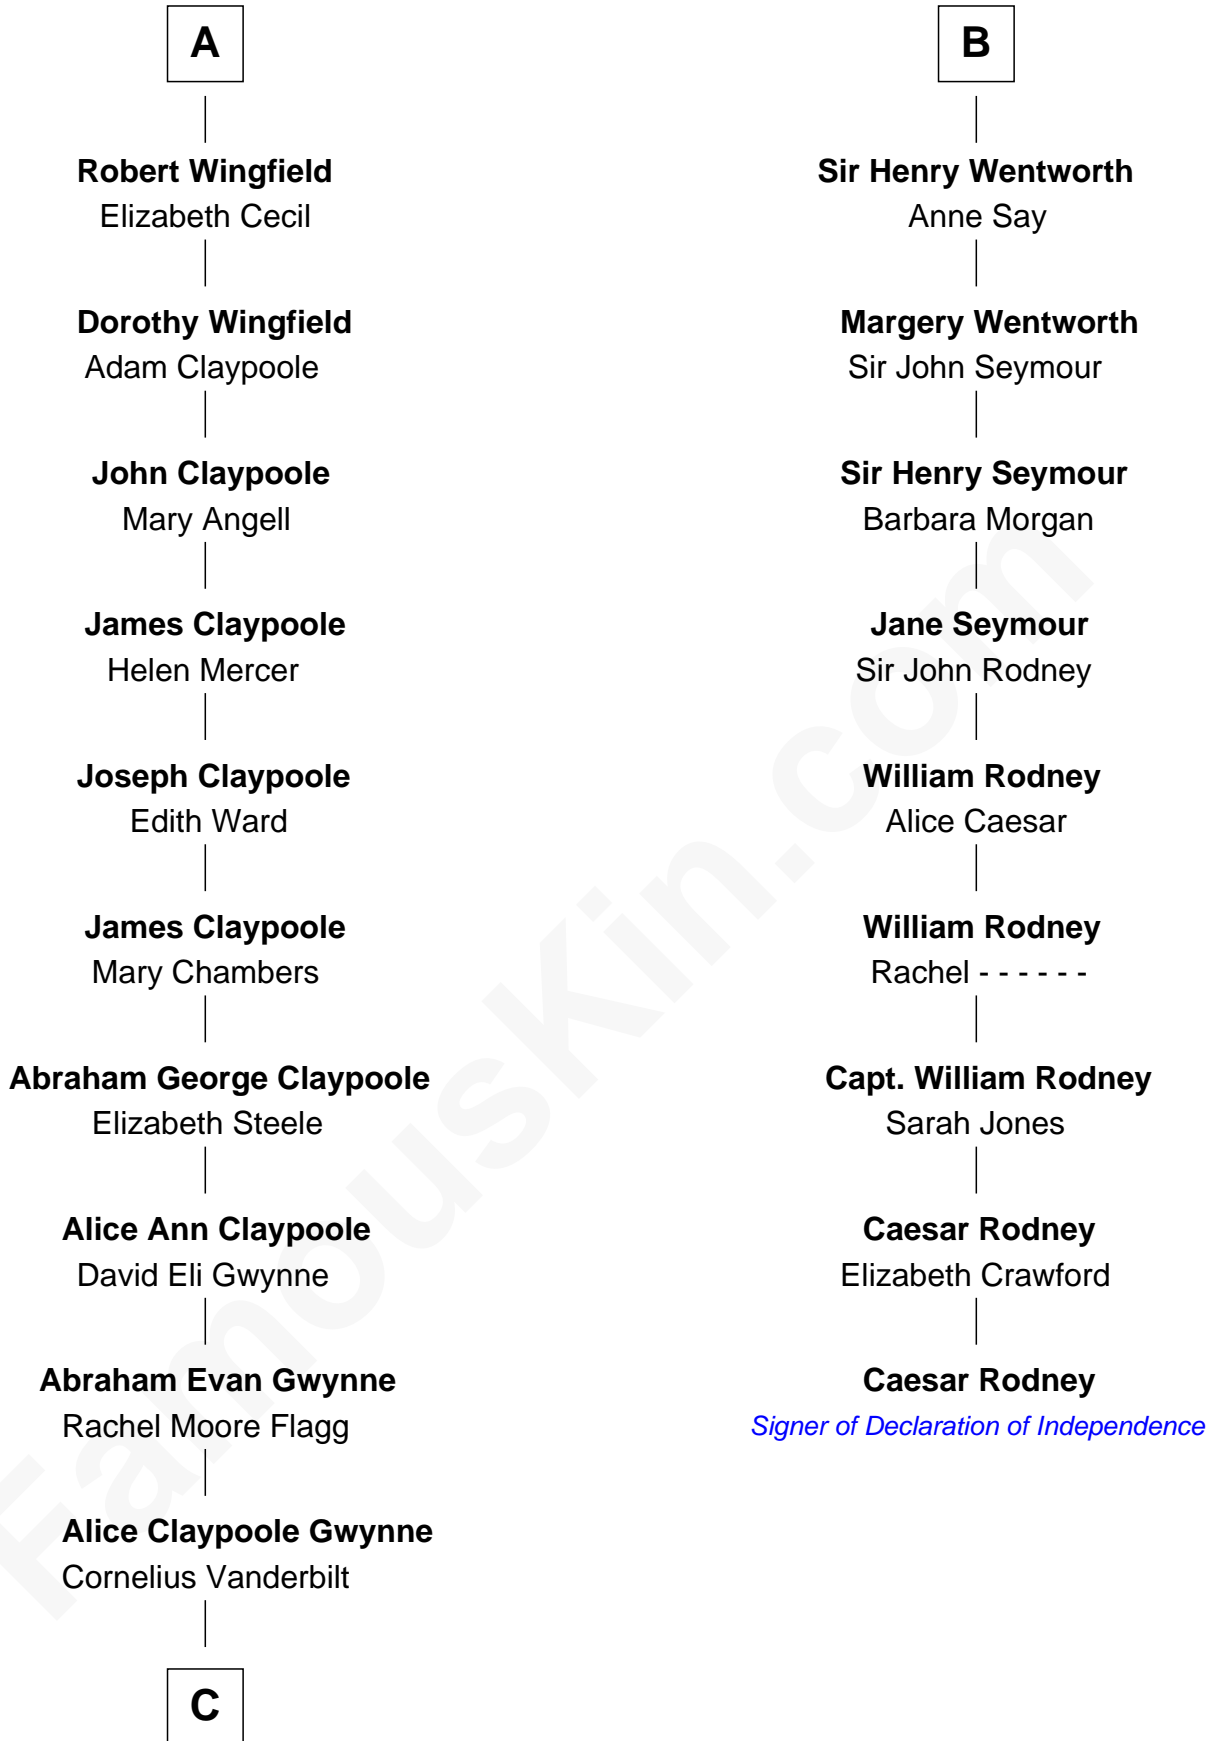

**FamousKin.com**  
**Relationship Chart of**  
**Gloria Vanderbilt**  
*Fashion Designer*

**15th cousin 3 times removed of**  
**Caesar Rodney**  
*Signer of the Declaration of Independence*

**C**

**Reginald Claypoole Vanderbilt**

Gloria Maria Mercedes Morgan

**Gloria Vanderbilt**

*Fashion Designer*

FamousKin.com