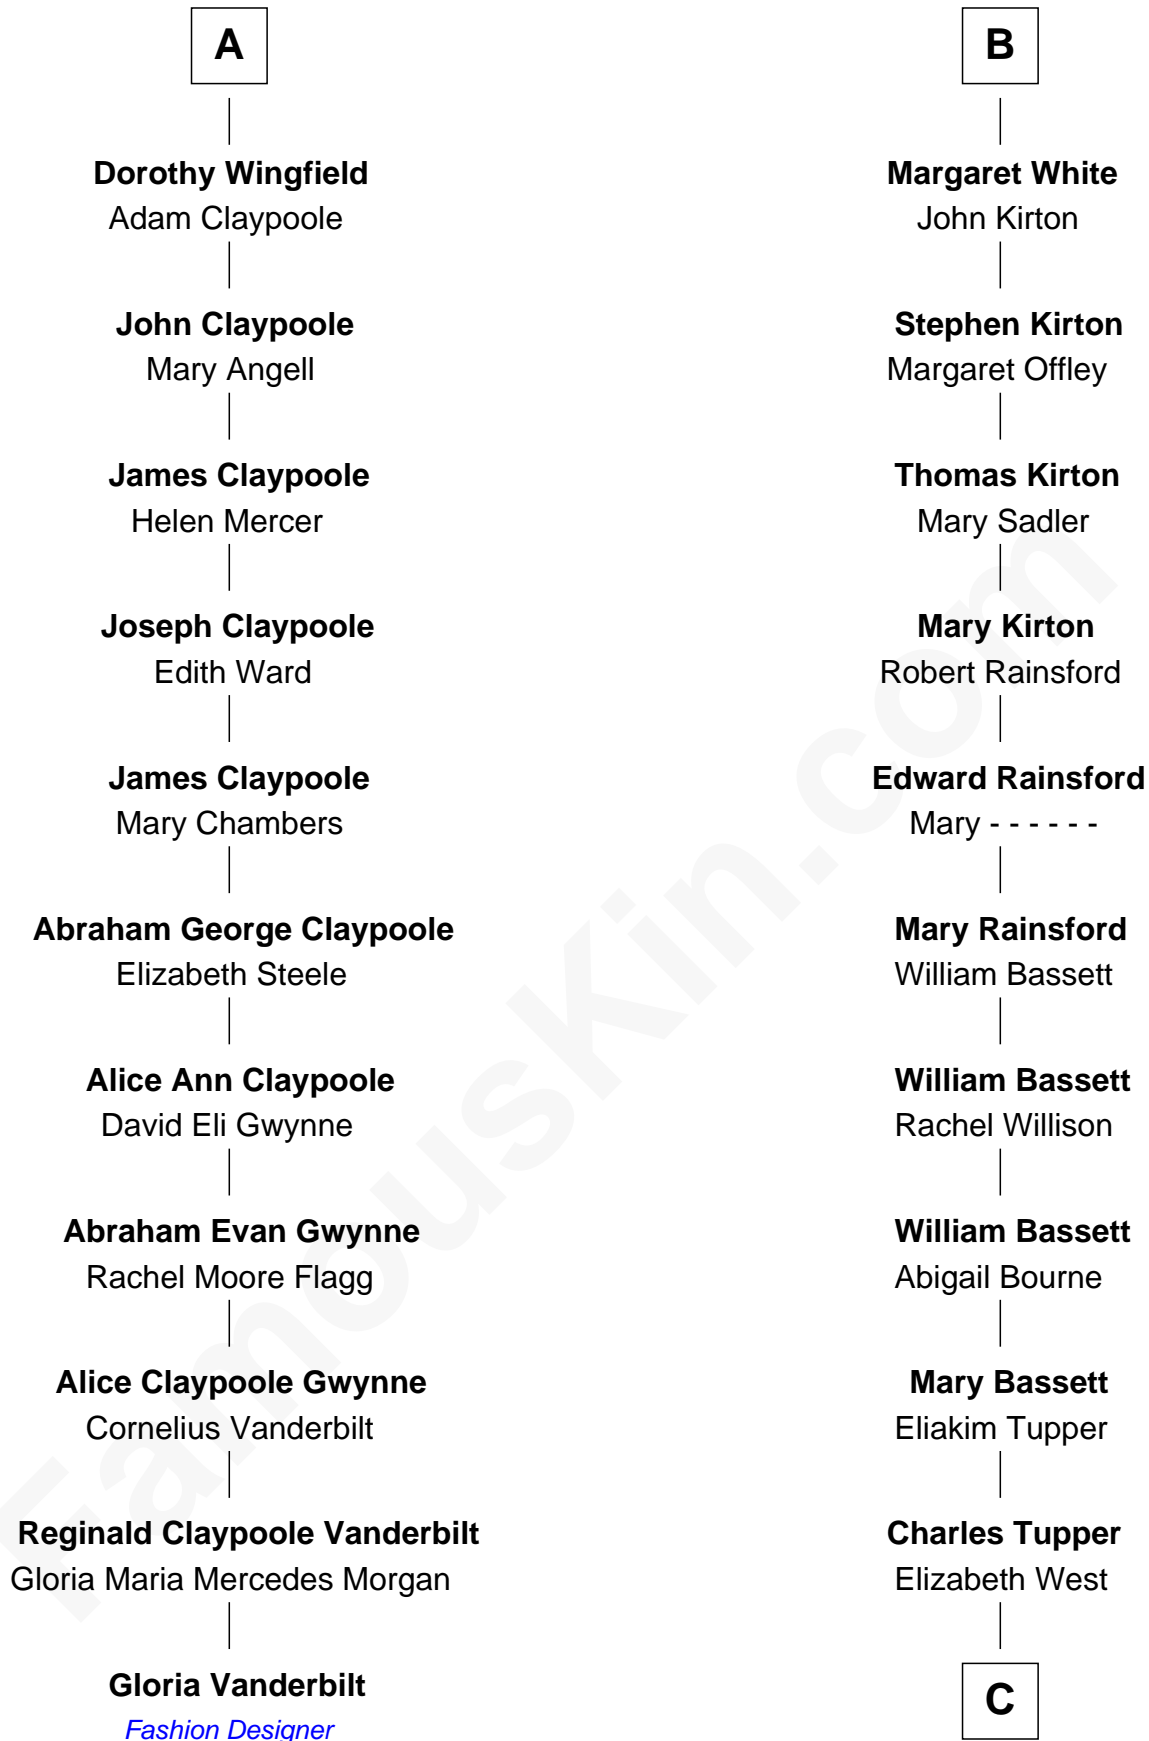

FamousKin.com
Relationship Chart of
Gloria Vanderbilt
Fashion Designer

17th cousin 1 time removed of
Sir Charles Tupper
6th Prime Minister of Canada

Bartholomew de Badlesmere
 Margaret de Clare

Elizabeth de Badlesmere
 Sir William de Bohun

Elizabeth de Bohun
 Sir Richard Fitzalan

Elizabeth Fitzalan
 Sir Robert Goushill

Elizabeth Goushill
 Sir Robert Wingfield

Sir Henry Wingfield
 Elizabeth Rookes

Robert Wingfield
 Margery Quarles

Robert Wingfield
 Elizabeth Cecil

A

Maud de Badlesmere
 John de Vere

Margaret de Vere
 Henry de Beaumont

Sir John de Beaumont
 Katherine de Everingham

Elizabeth Beaumont
 Sir William Botreaux

Margaret Botreaux
 Sir Robert Hungerford

Eleanor Hungerford
 Sir John White

Robert White
 Margaret Gainsford

B

C

Rev. Charles Tupper

Miriam Lockhart

Sir Charles Tupper

6th Prime Minister of Canada

FamousKin.com