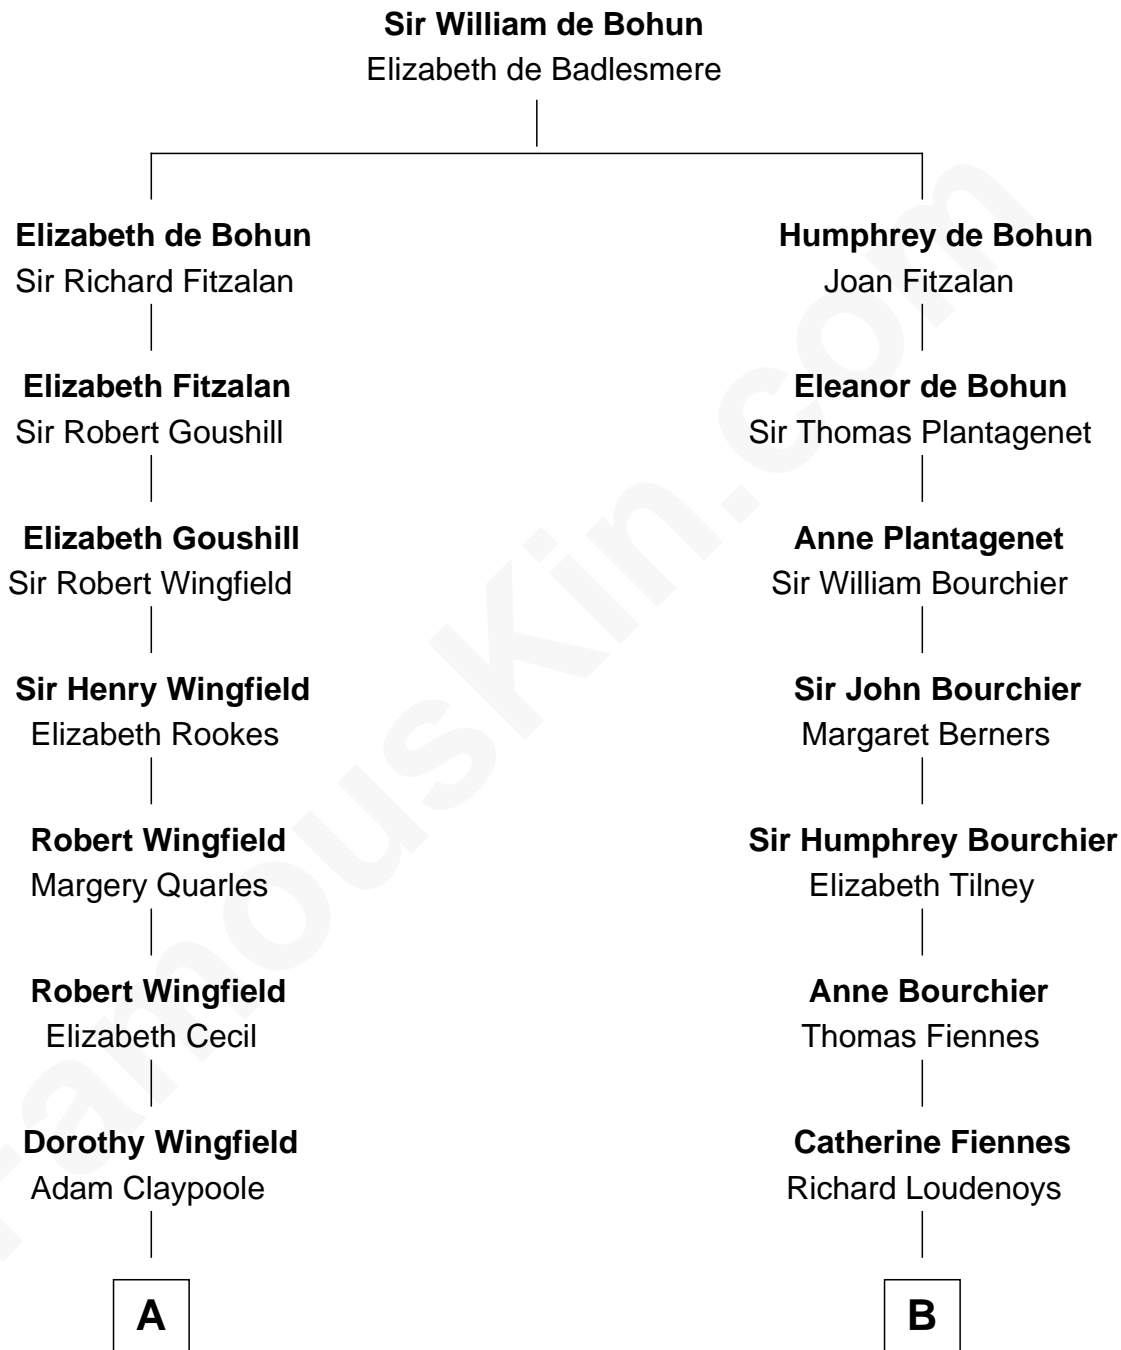

FamousKin.com
Relationship Chart of
Gloria Vanderbilt
Fashion Designer

16th cousin 5 times removed of
Anne Baxter
Movie Actress

C

Rev. David Wright

Abigail Goddard

William Carey Wright

Anna Lloyd Jones

Frank Lloyd Wright

Catherine L. Tobin

Catherine Dorothy Wright

Kenneth Stuart Baxter

Anne Baxter

Movie Actress

FamousKin.com