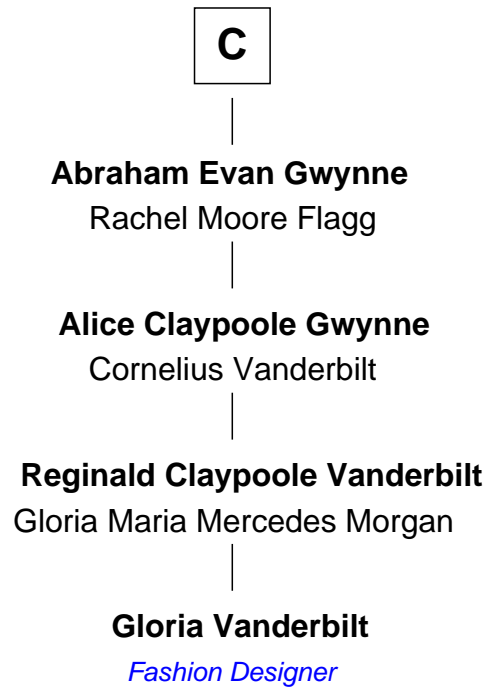

FamousKin.com
Relationship Chart of
Gloria Vanderbilt
Fashion Designer

17th cousin 3 times removed of

Bathsheba (Ruggles) Spooner

First woman executed for murder in U.S. by non-British government

Sir Humphrey de Bohun

Elizabeth de Badlesmere

Elizabeth de Bohun

Sir Richard Fitzalan

Elizabeth Fitzalan

Sir Robert Goushill

Elizabeth Goushill

Sir Robert Wingfield

A

Eleanor de Bohun

Sir John de Verdun

Maud de Verdun

Sir John de Grey

Sir Roger de Grey

Elizabeth de Hastings

Sir Reynold de Grey

Eleanor le Strange

Sir Reynold Grey

Margaret de Ros

Margaret Grey

Sir William Bonville

William Bonville

Elizabeth Harington

B

FamousKin.com