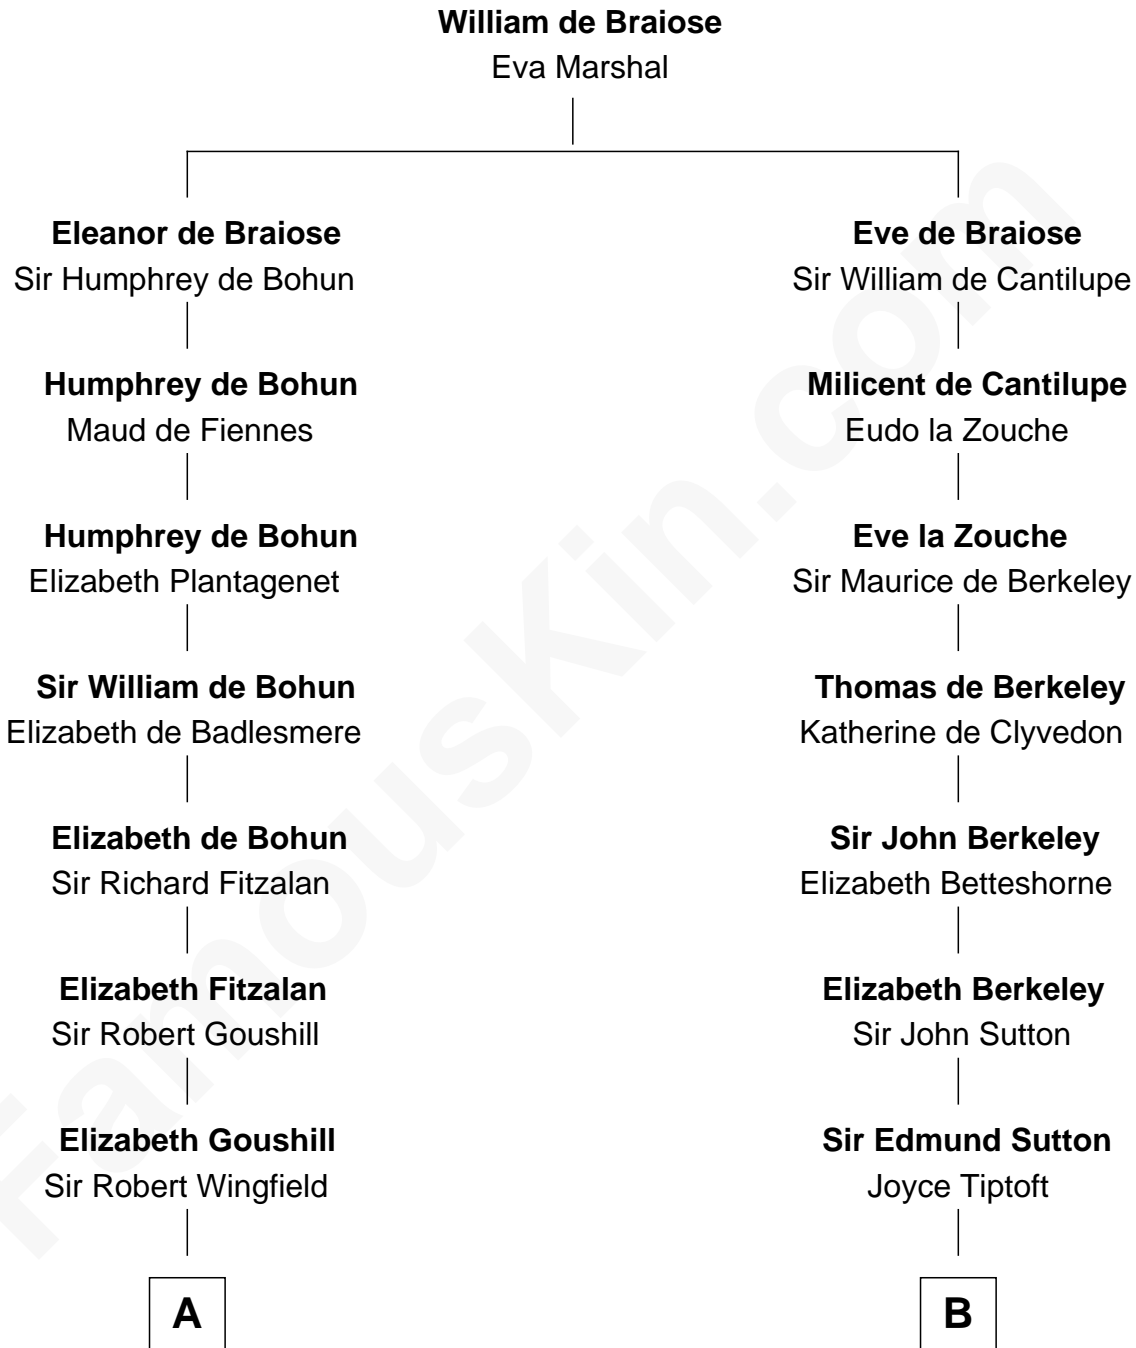

FamousKin.com
Relationship Chart of
Gloria Vanderbilt
Fashion Designer

16th cousin 4 times removed of

Bathsheba (Ruggles) Spooner

First woman executed for murder in U.S. by non-British government

FamousKin.com