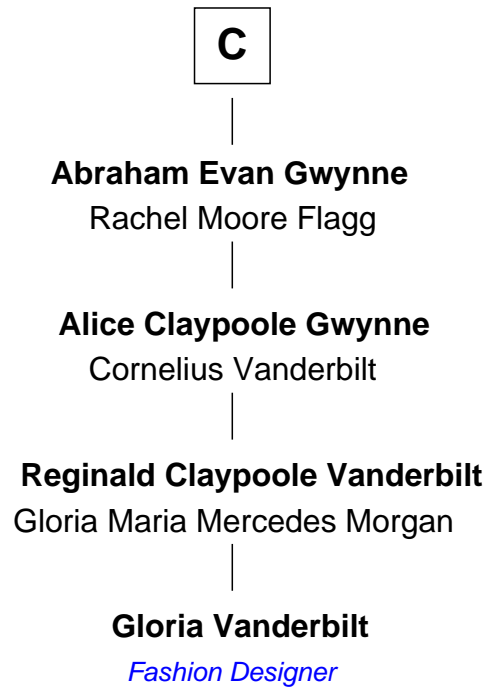

FamousKin.com
Relationship Chart of
Gloria Vanderbilt
Fashion Designer

16th cousin 4 times removed of

Bathsheba (Ruggles) Spooner

First woman executed for murder in U.S. by non-British government

FamousKin.com