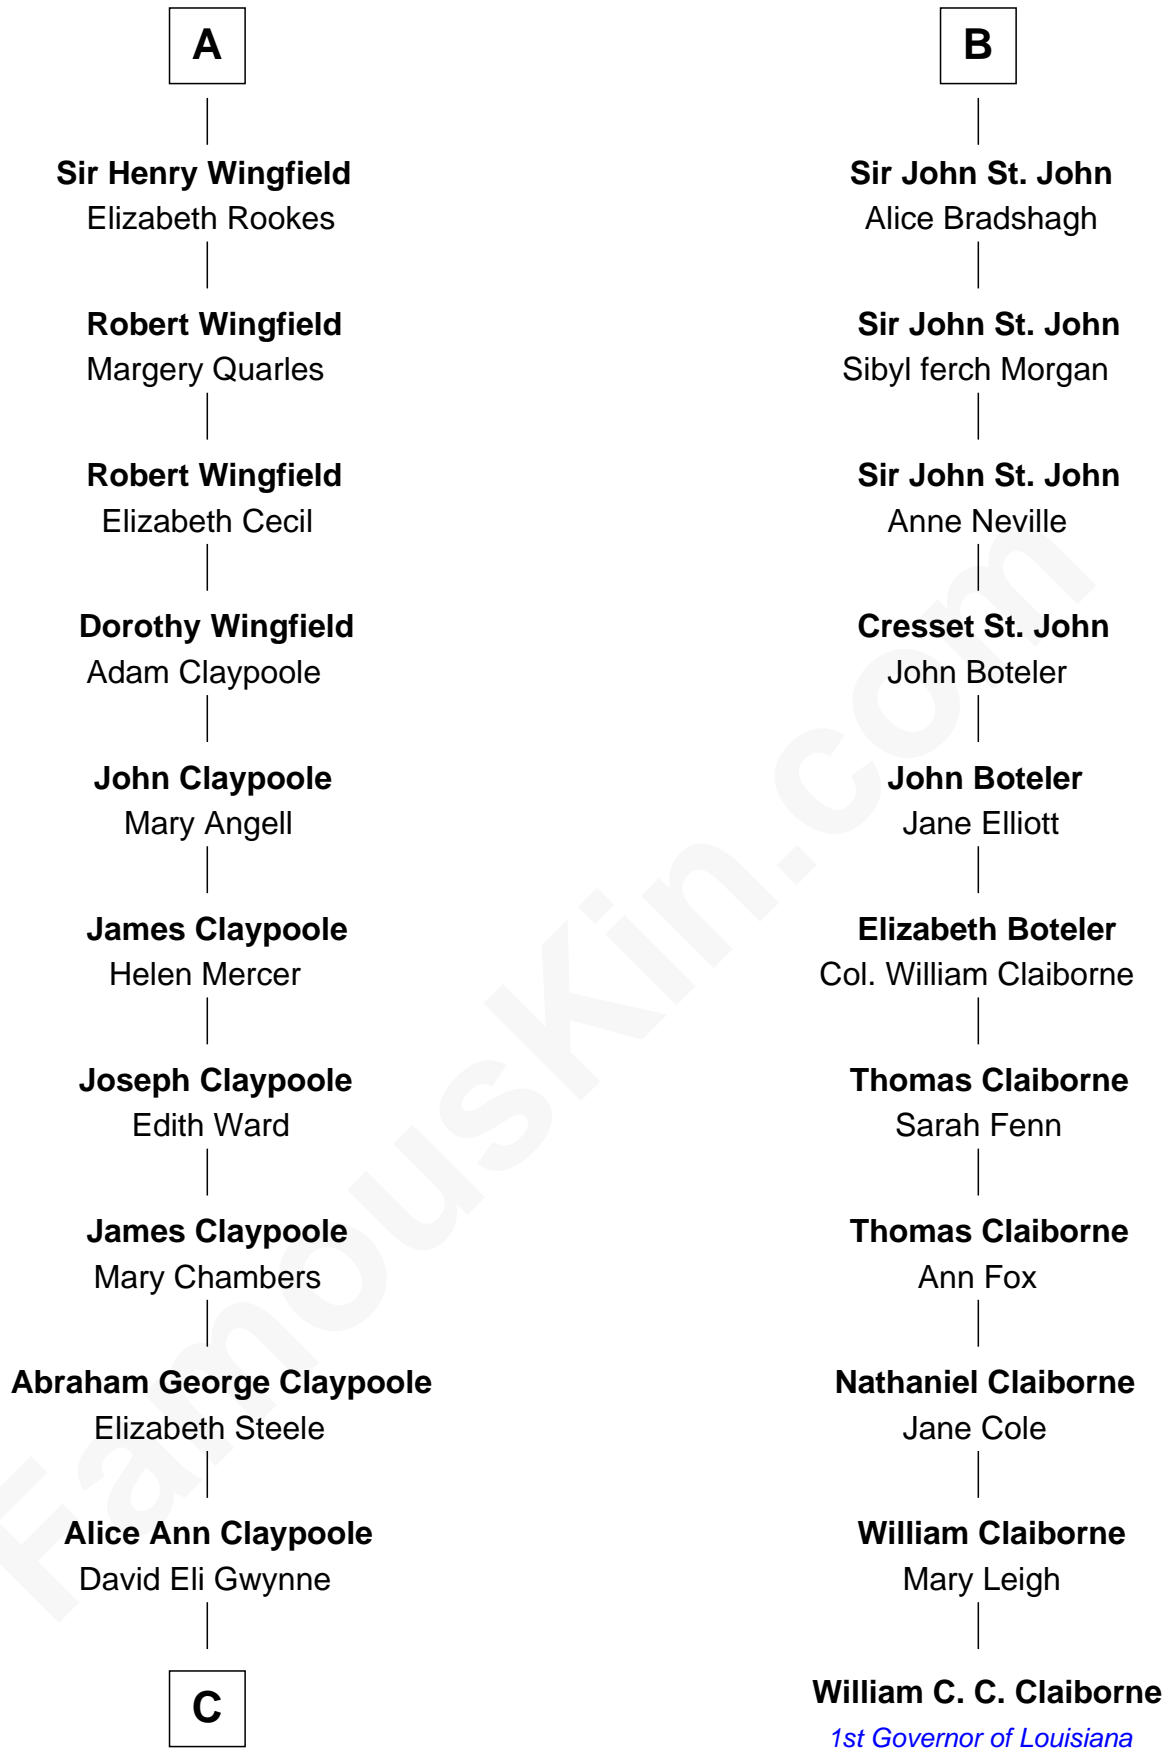

**FamousKin.com**  
**Relationship Chart of**  
**Gloria Vanderbilt**  
*Fashion Designer*

17th cousin 3 times removed of  
**William C. C. Claiborne**  
*1st Governor of Louisiana*

**C**

Abraham Evan Gwynne

Rachel Moore Flagg

Alice Claypoole Gwynne

Cornelius Vanderbilt

Reginald Claypoole Vanderbilt

Gloria Maria Mercedes Morgan

**Gloria Vanderbilt**

*Fashion Designer*

FamousKin.com