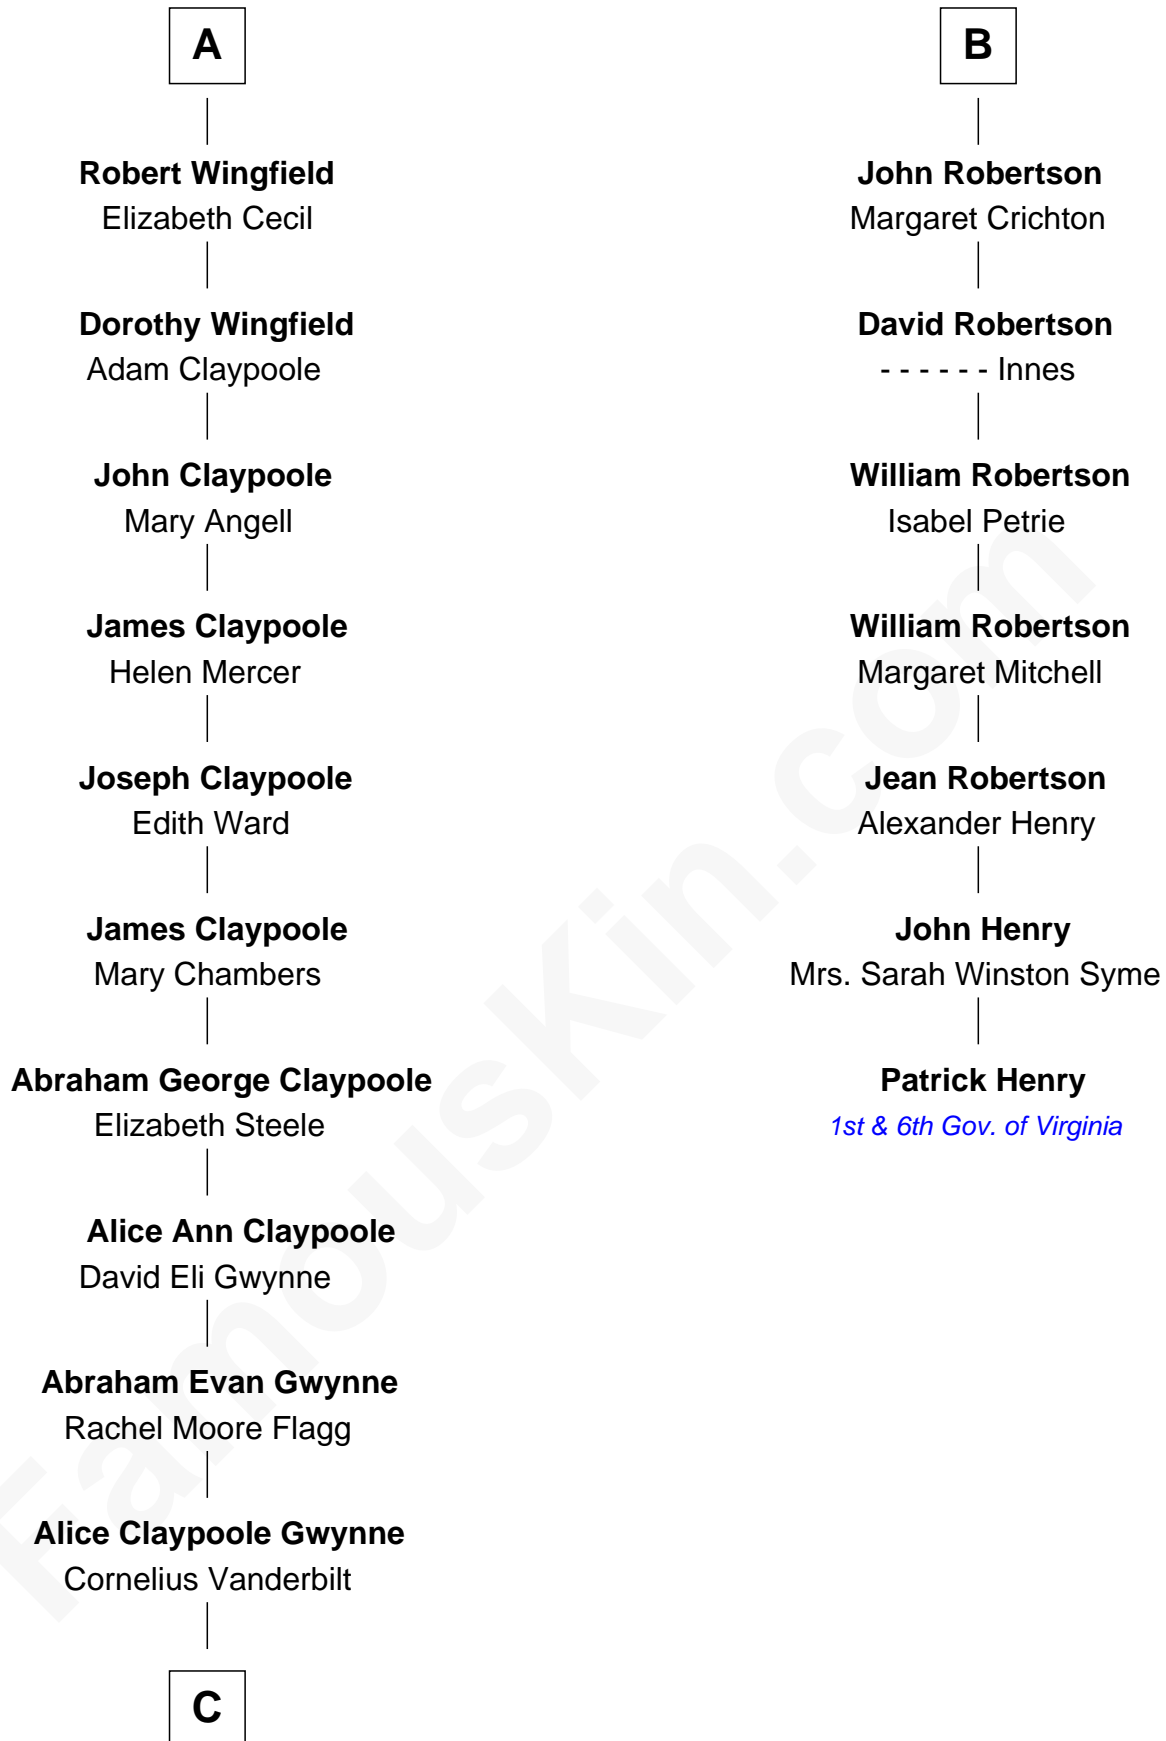

FamousKin.com
Relationship Chart of
Gloria Vanderbilt
Fashion Designer

13th cousin 5 times removed of
Patrick Henry
1st and 6th Governor of Virginia

C

Reginald Claypoole Vanderbilt

Gloria Maria Mercedes Morgan

Gloria Vanderbilt

Fashion Designer

FamousKin.com