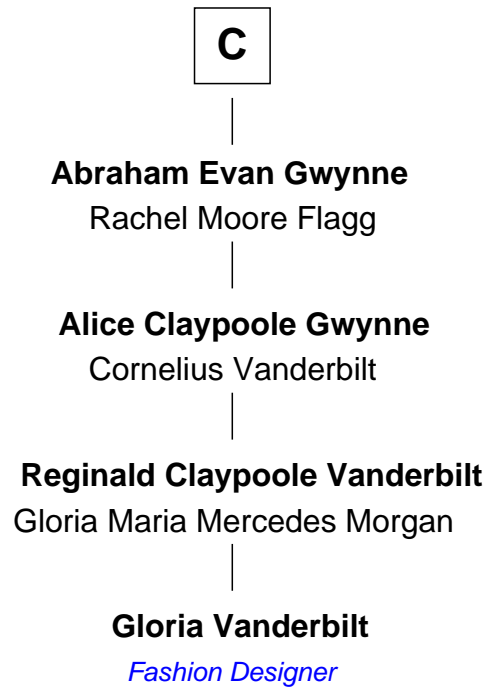

FamousKin.com
Relationship Chart of
Gloria Vanderbilt
Fashion Designer

16th cousin 4 times removed of
Patrick Henry
1st and 6th Governor of Virginia

FamousKin.com