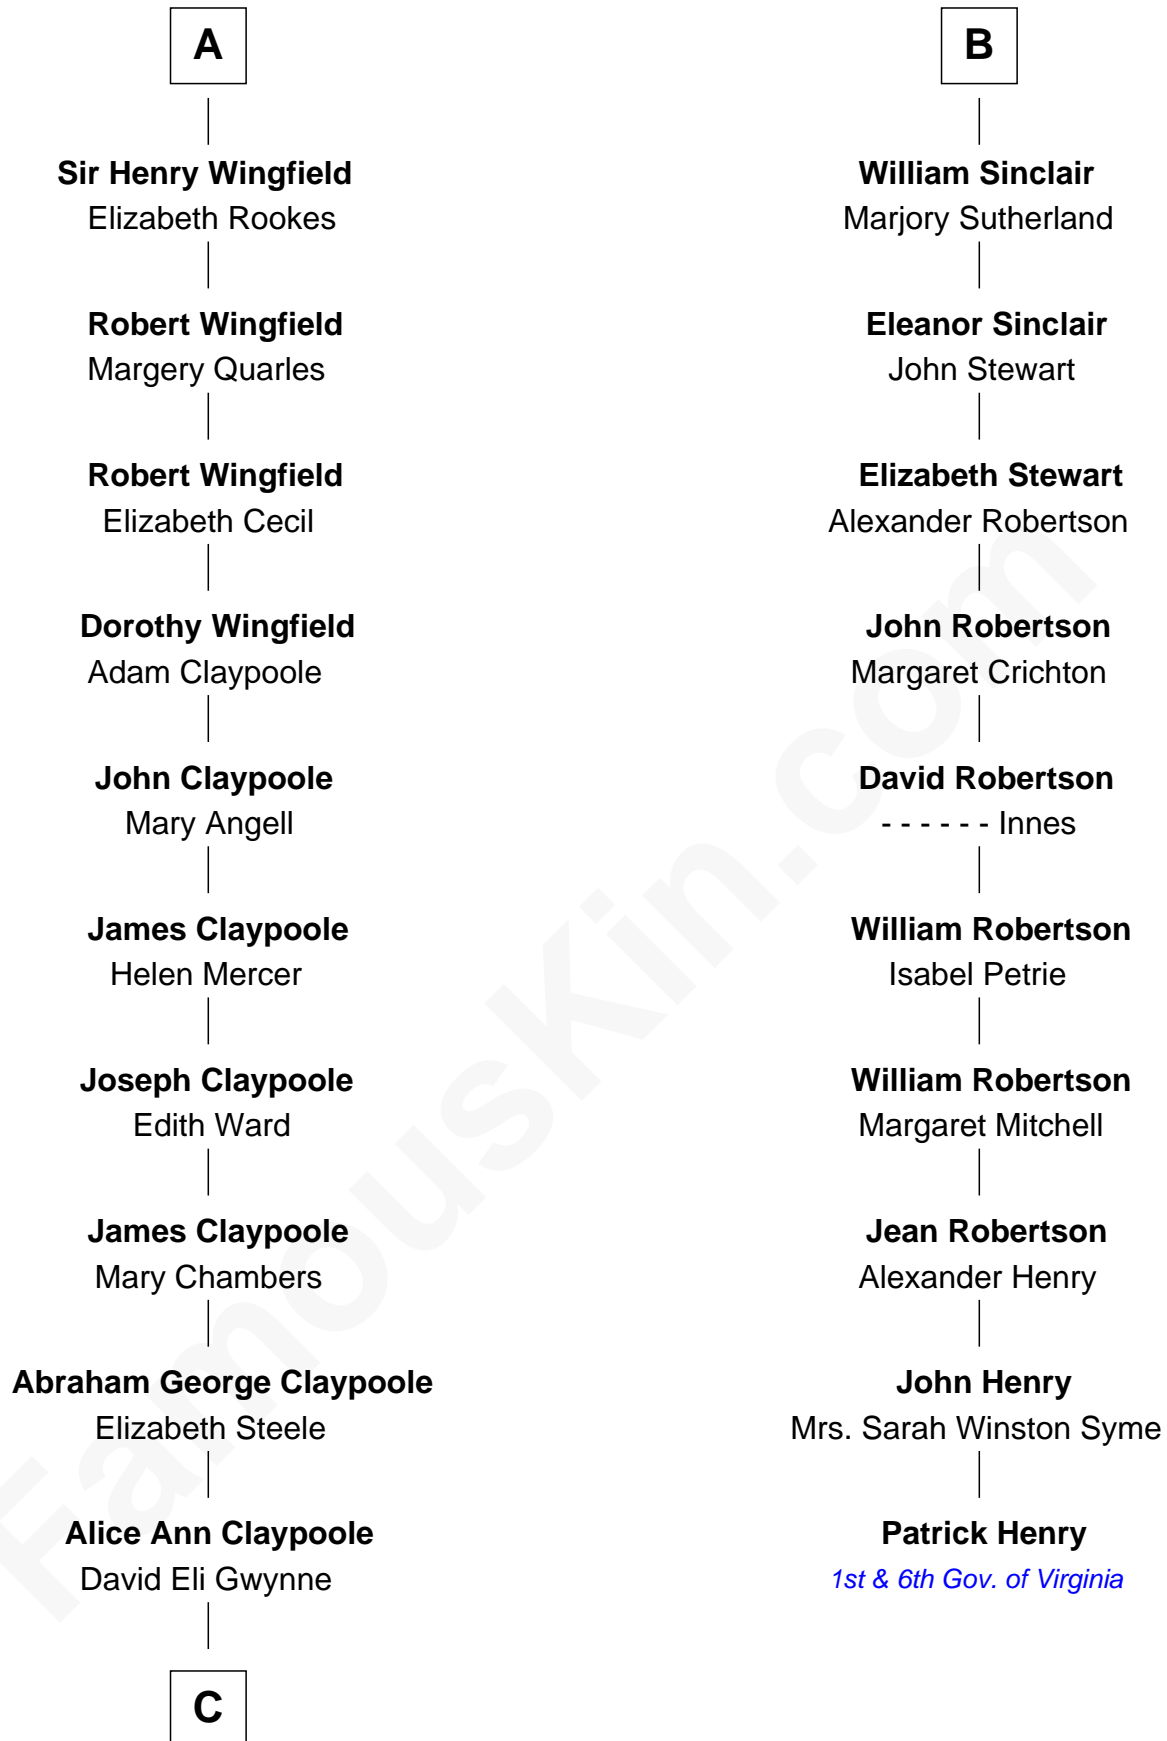

FamousKin.com
Relationship Chart of
Gloria Vanderbilt
Fashion Designer

16th cousin 4 times removed of
Patrick Henry
1st and 6th Governor of Virginia

FamousKin.com