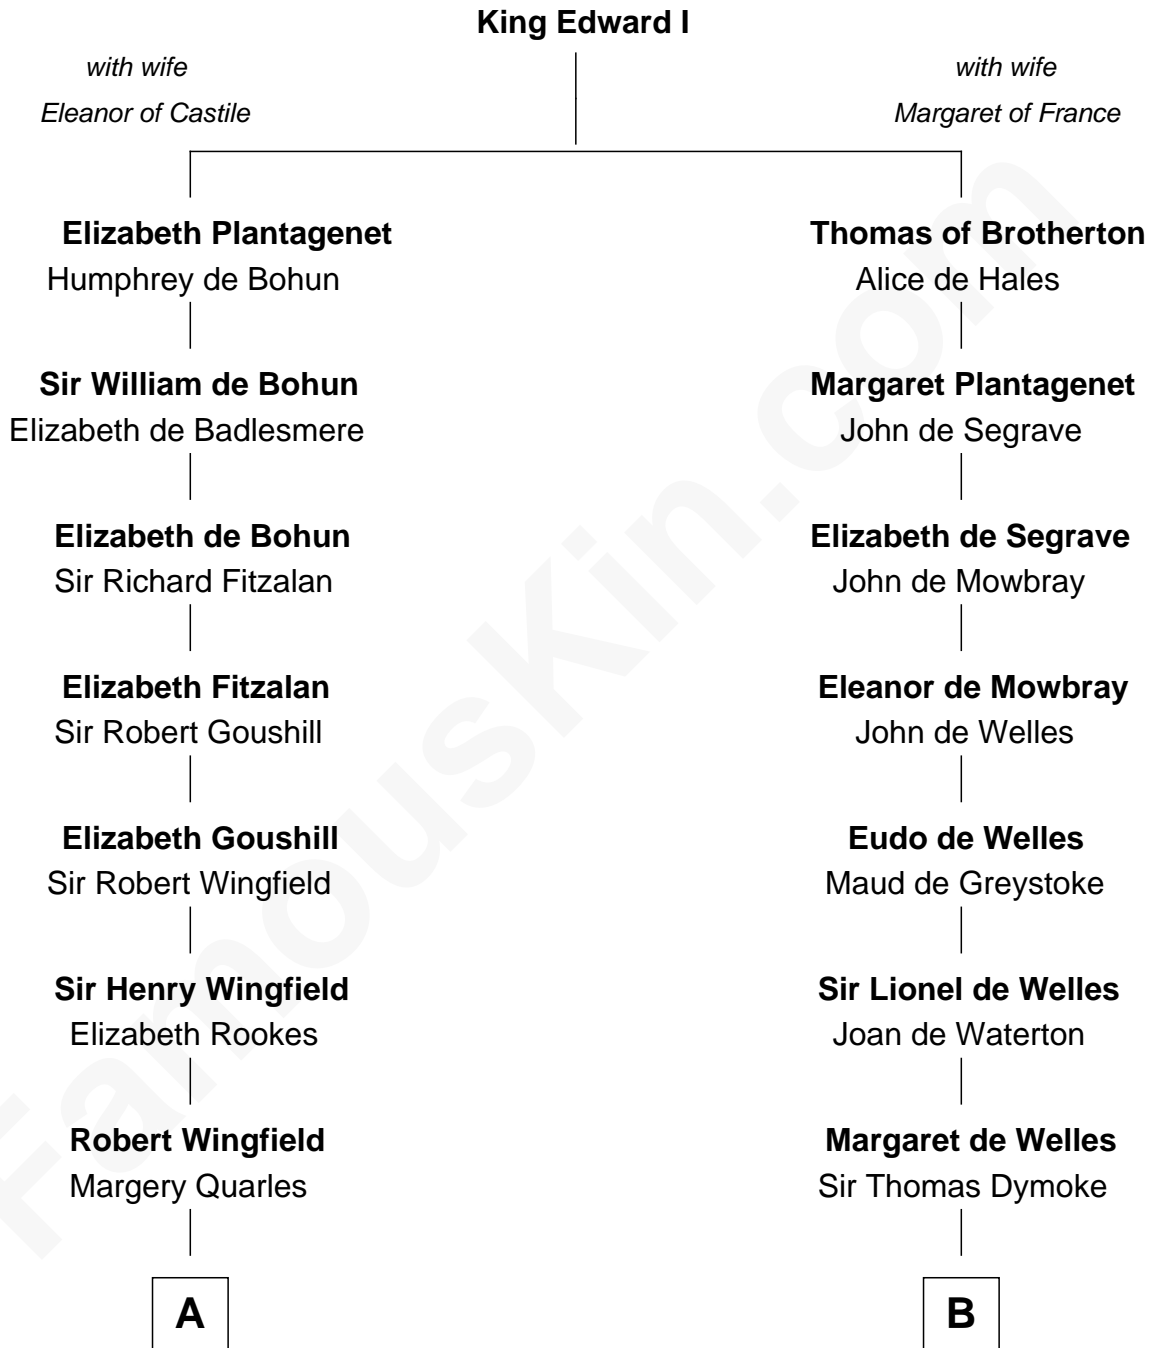

FamousKin.com
Relationship Chart of
Gloria Vanderbilt
Fashion Designer

18th cousin 3 times removed of
Ray Bradbury
Author of The Martian Chronicles

C

Reginald Claypoole Vanderbilt

Gloria Maria Mercedes Morgan

Gloria Vanderbilt

Fashion Designer

D

Samuel Bradbury

Frances Mary Rohead

Samuel Irving Bradbury

Mary Adell Spaulding

Samuel Hinkston Bradbury