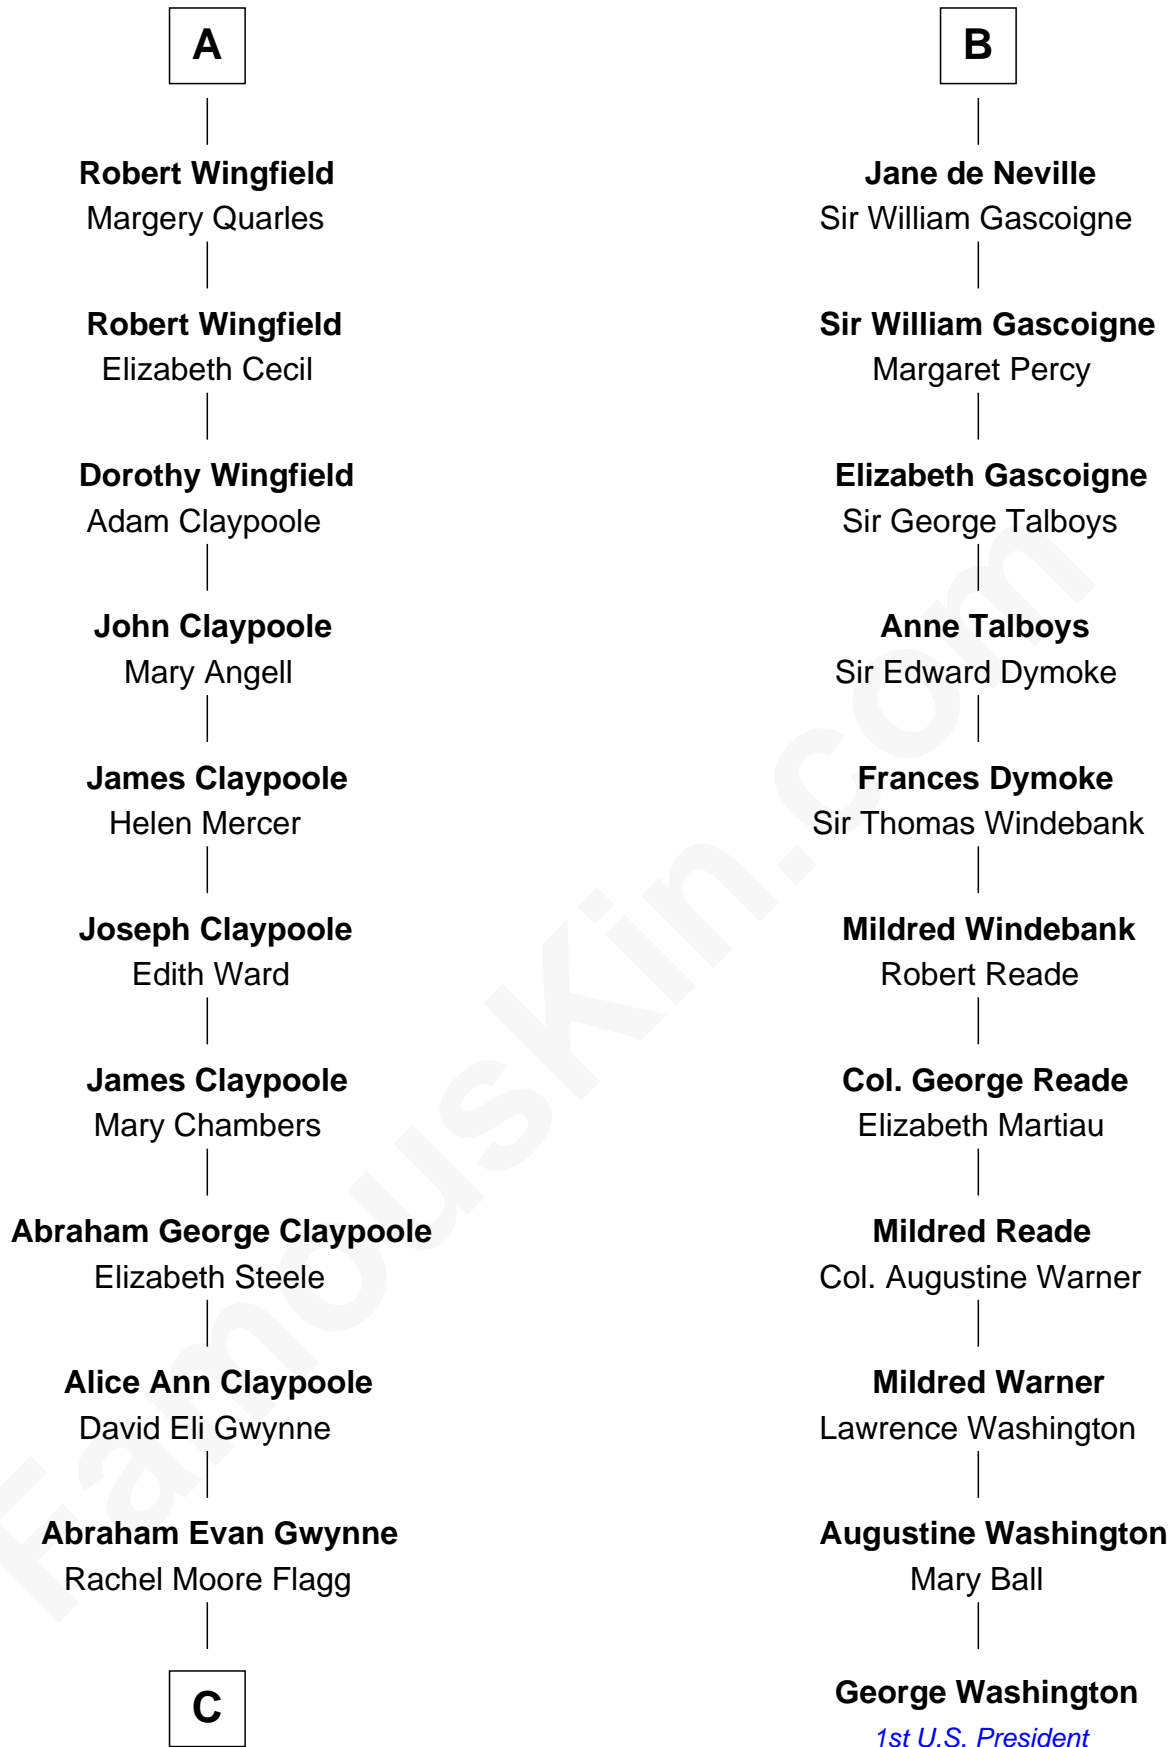

FamousKin.com
Relationship Chart of
Gloria Vanderbilt
Fashion Designer

17th cousin 2 times removed of
George Washington
1st U.S. President

Sir Humphrey de Bohun
 Eleanor de Braiose

C

—
Alice Claypoole Gwynne

Cornelius Vanderbilt

—
Reginald Claypoole Vanderbilt

Gloria Maria Mercedes Morgan

—
Gloria Vanderbilt

Fashion Designer

FamousKin.com