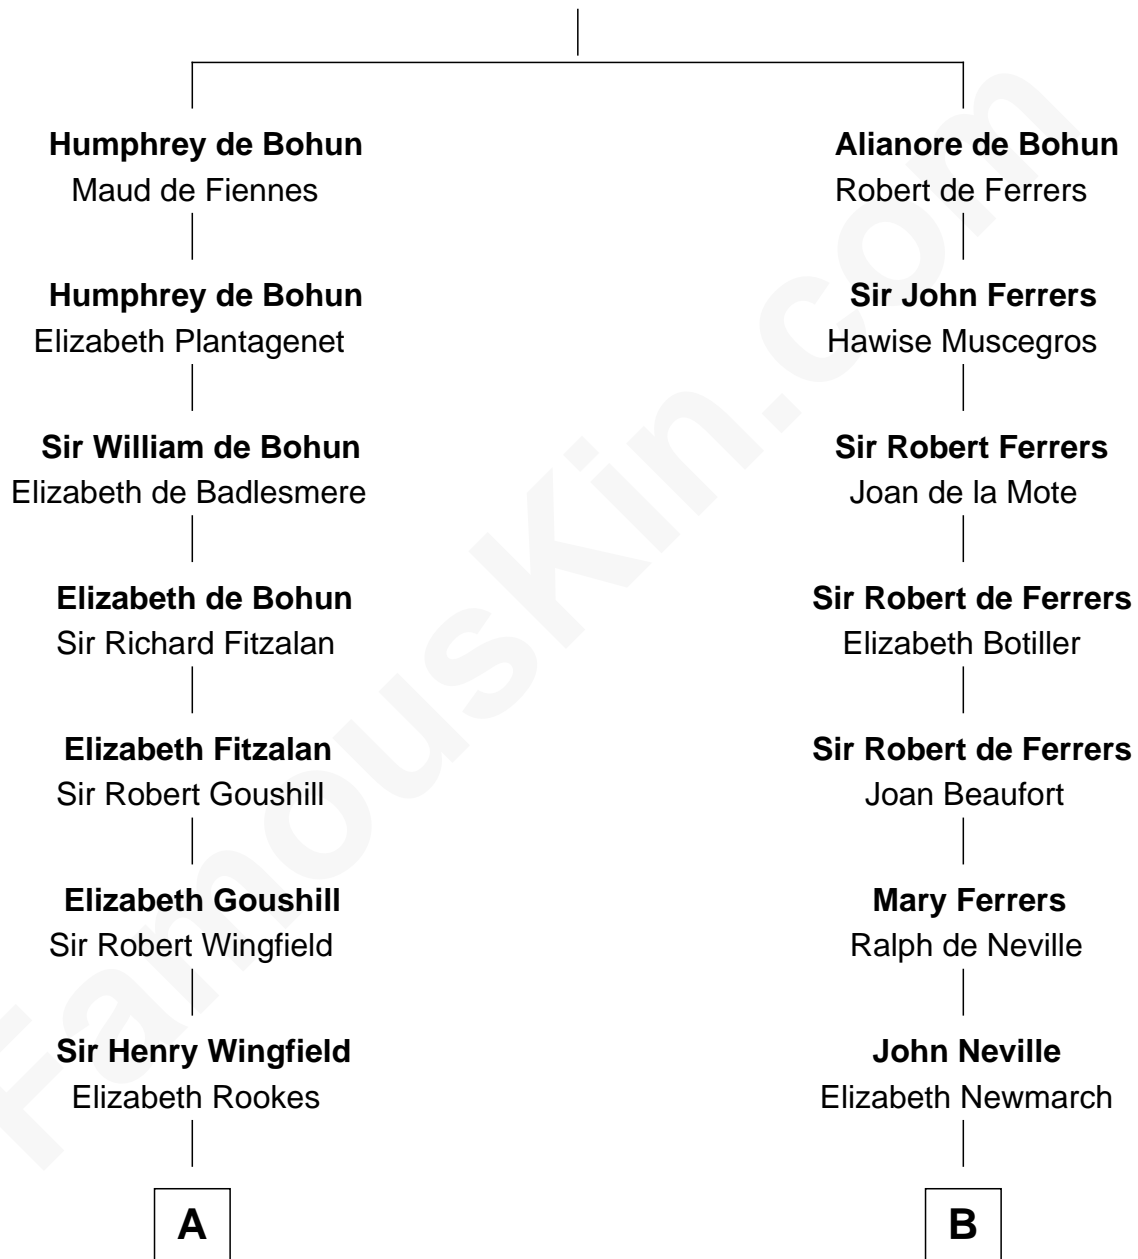

FamousKin.com
Relationship Chart of
Gloria Vanderbilt
Fashion Designer

17th cousin 2 times removed of
George Washington
1st U.S. President

Sir Humphrey de Bohun
 Eleanor de Braiose

C

—
Alice Claypoole Gwynne

Cornelius Vanderbilt

—
Reginald Claypoole Vanderbilt

Gloria Maria Mercedes Morgan

—
Gloria Vanderbilt

Fashion Designer

FamousKin.com