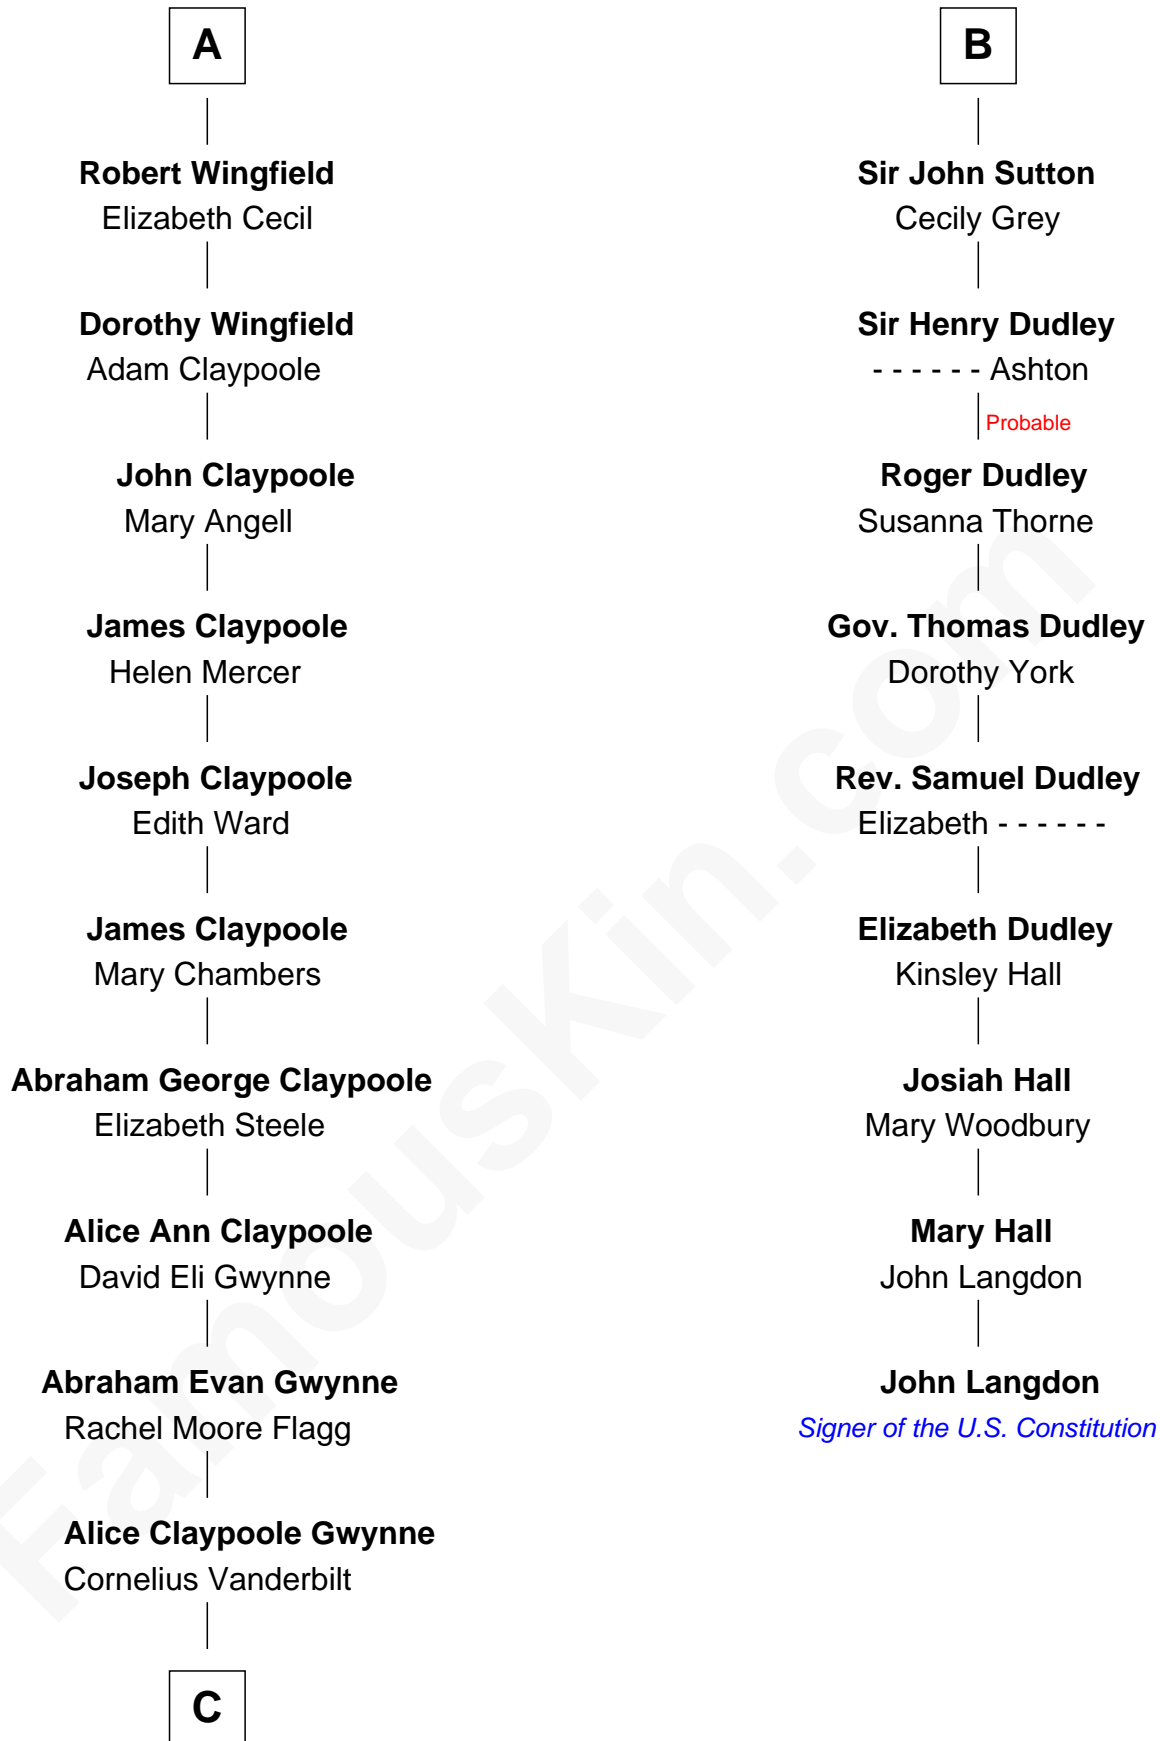

**FamousKin.com**  
**Relationship Chart of**  
**Gloria Vanderbilt**  
*Fashion Designer*

**15th cousin 3 times removed of**  
**John Langdon**  
*Signer of the U.S. Constitution*

**C**

**Reginald Claypoole Vanderbilt**

Gloria Maria Mercedes Morgan

**Gloria Vanderbilt**

*Fashion Designer*

FamousKin.com