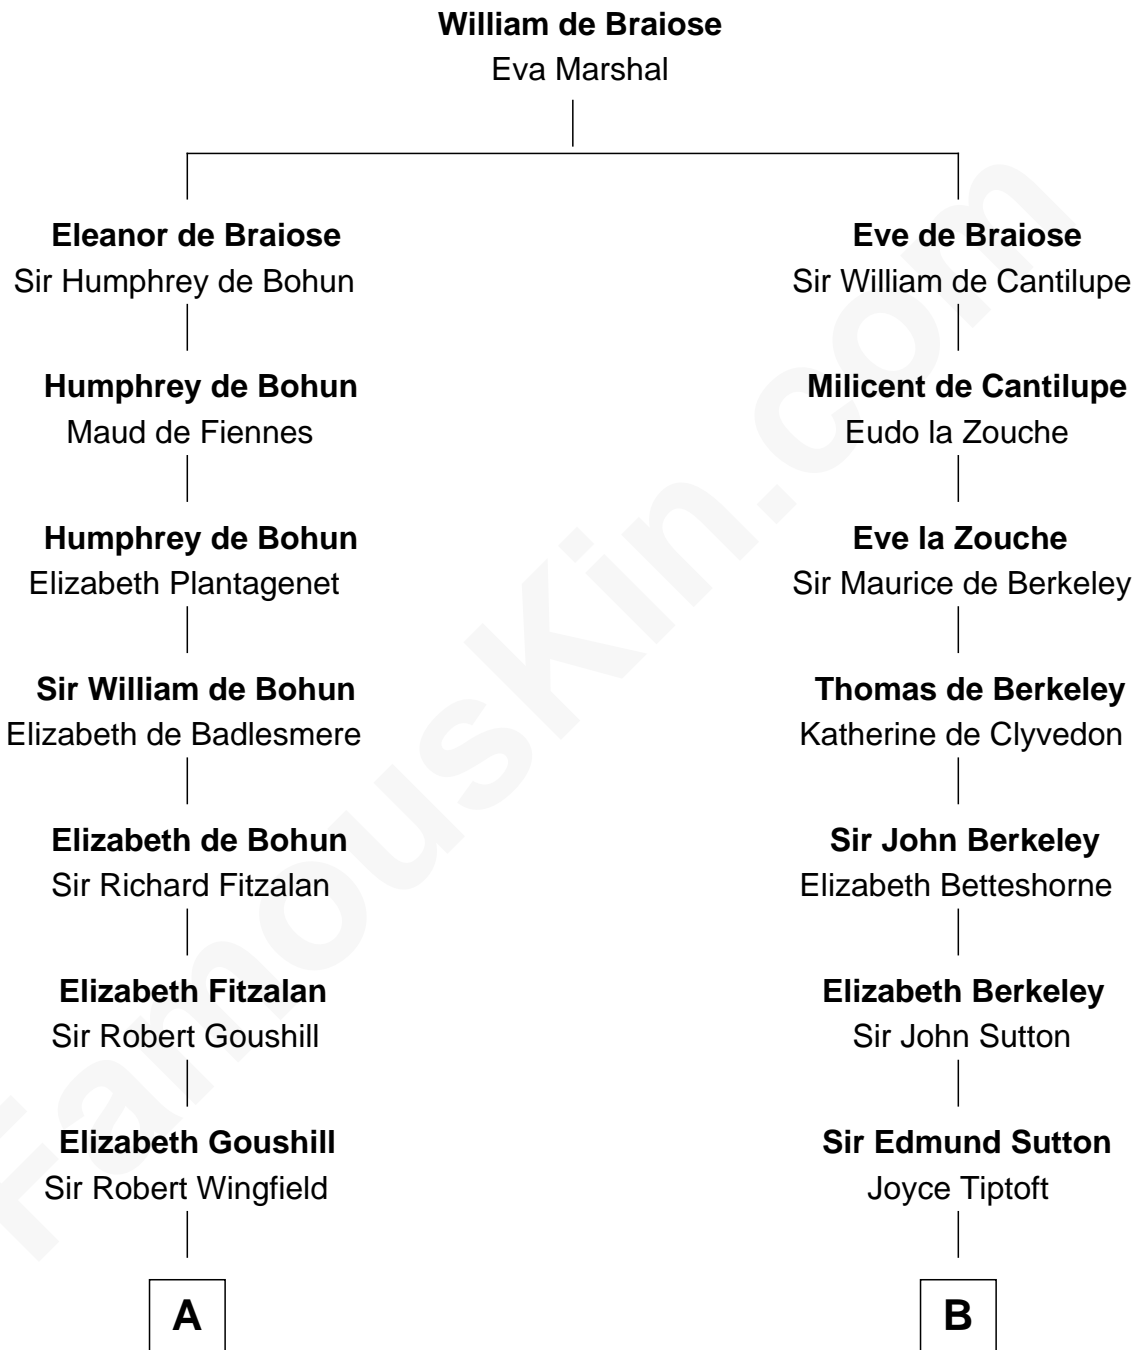

FamousKin.com
Relationship Chart of
Gloria Vanderbilt
Fashion Designer

16th cousin 4 times removed of
John Langdon
Signer of the U.S. Constitution

C

Abraham Evan Gwynne

Rachel Moore Flagg

Alice Claypoole Gwynne

Cornelius Vanderbilt

Reginald Claypoole Vanderbilt

Gloria Maria Mercedes Morgan

Gloria Vanderbilt

Fashion Designer

FamousKin.com