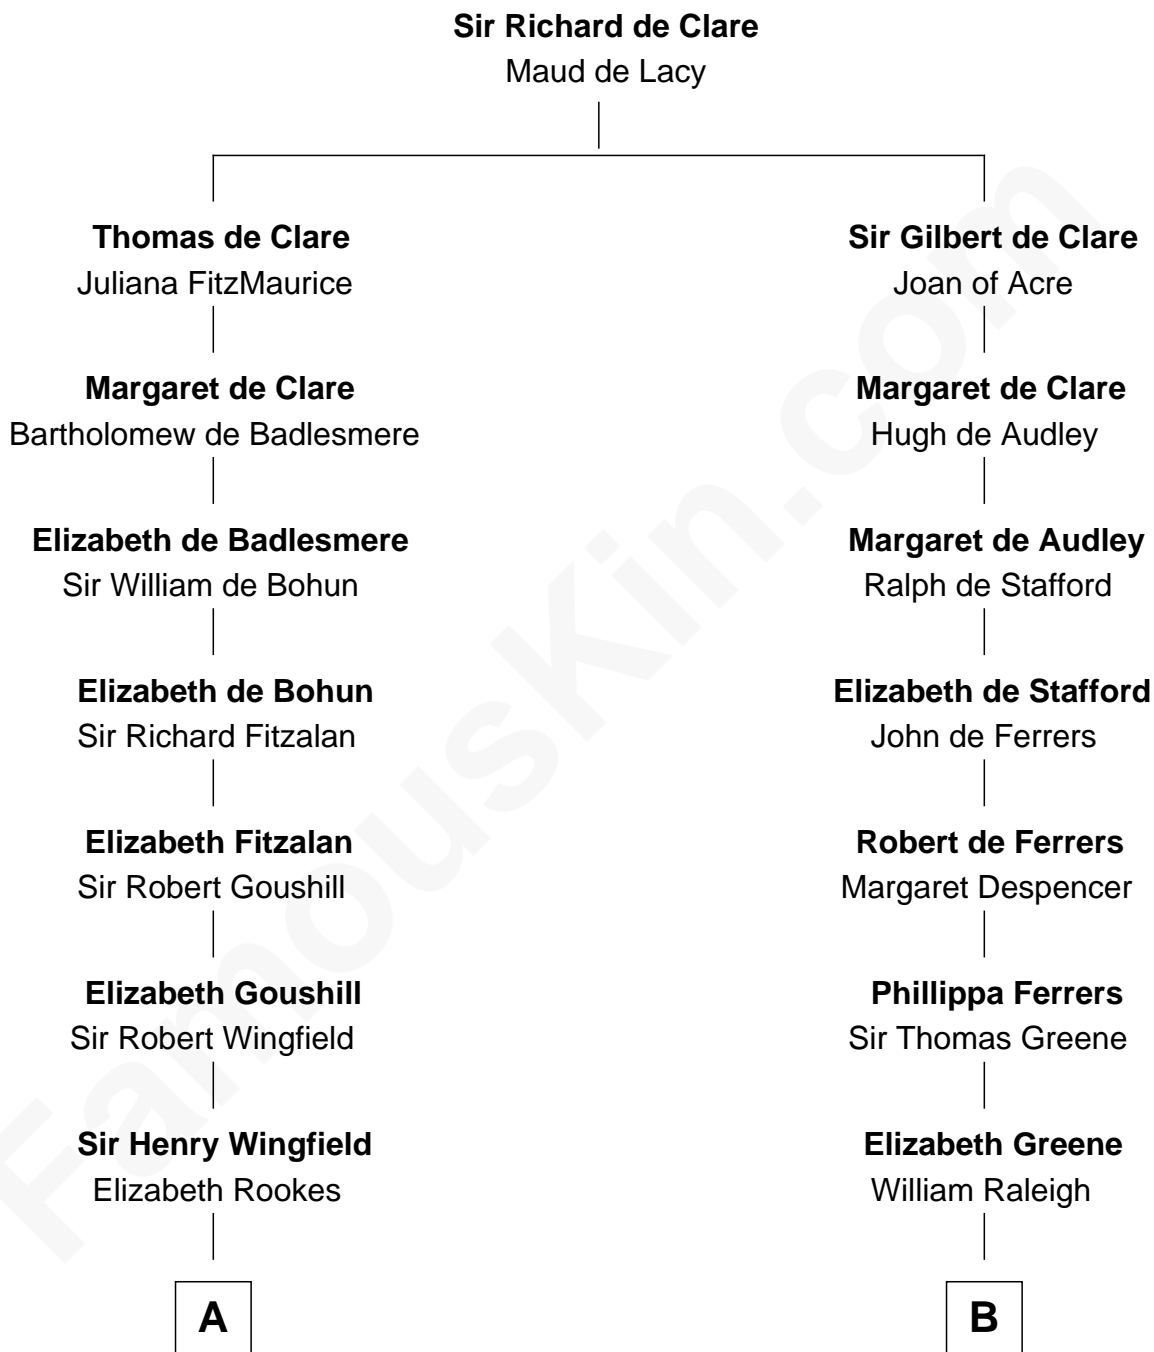

FamousKin.com Relationship Chart of

Gloria Vanderbilt

Fashion Designer

19th cousin 1 time removed of

Shanghai Pierce

Texas Cattleman

FamousKin.com