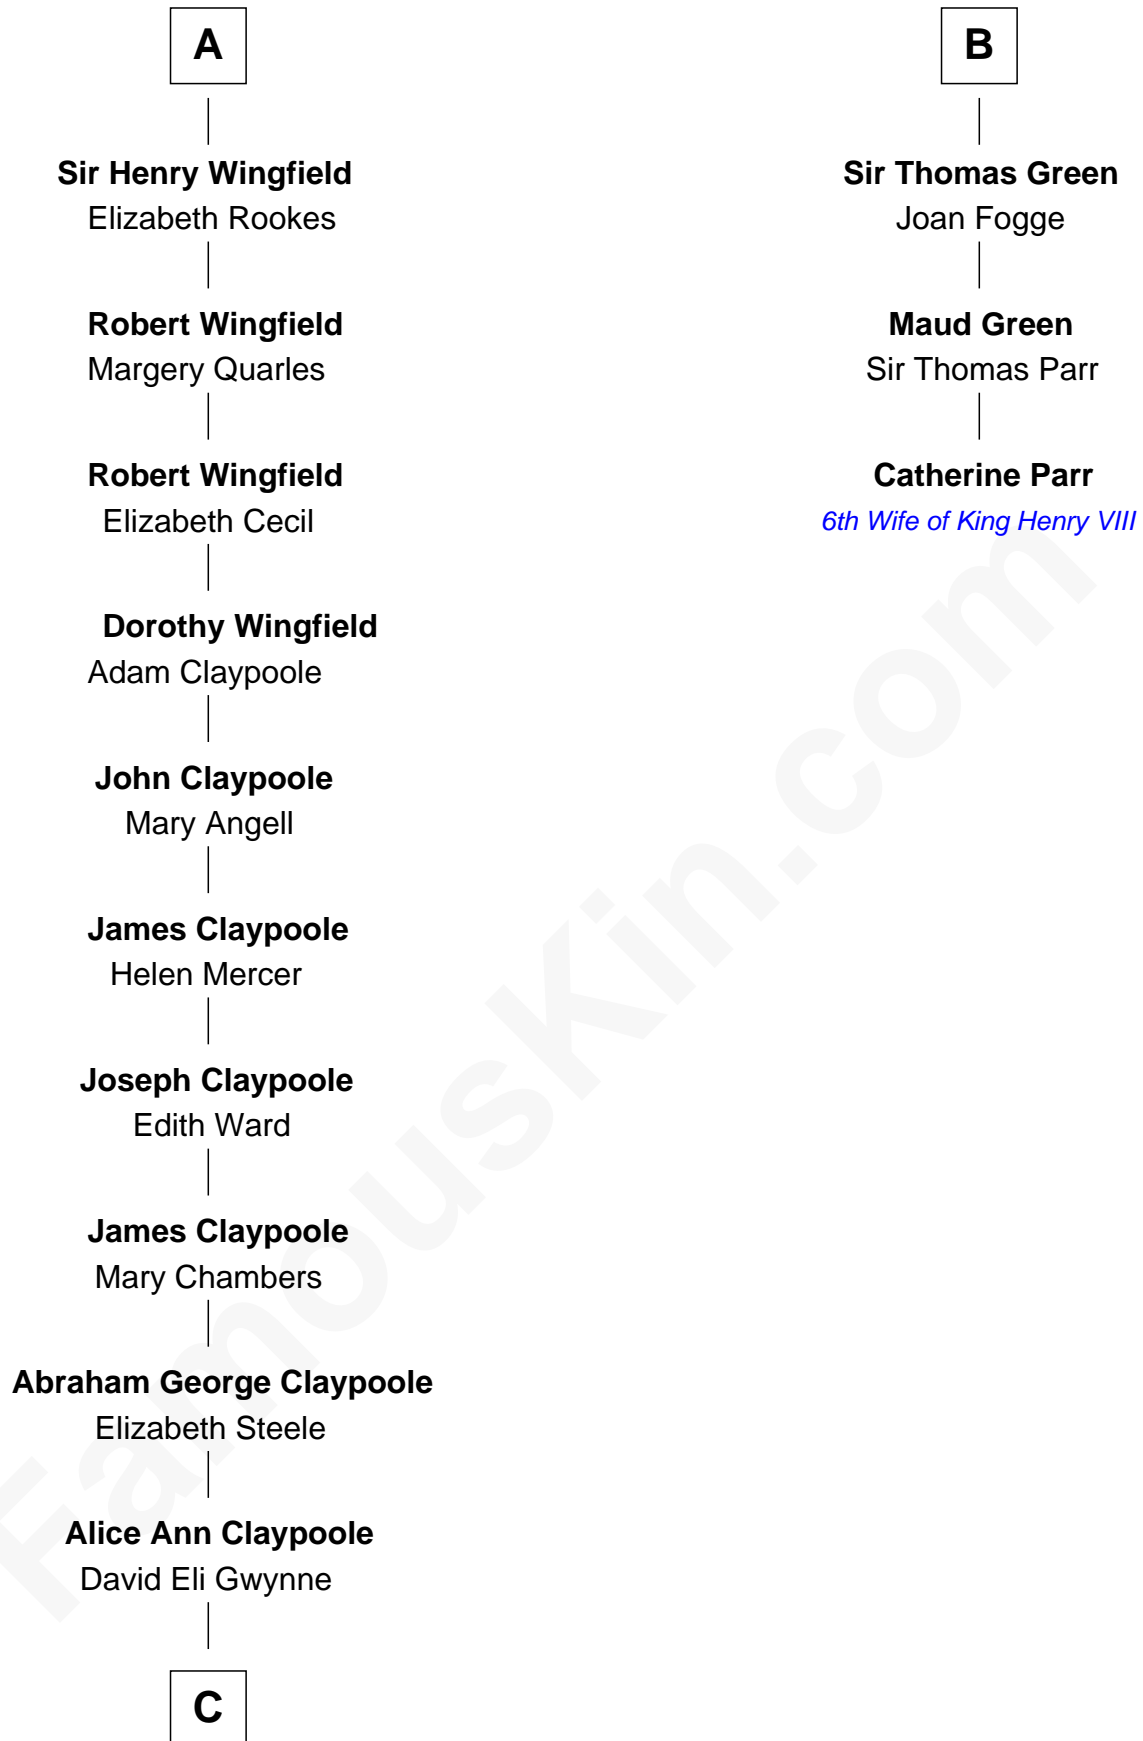

FamousKin.com
Relationship Chart of
Gloria Vanderbilt
Fashion Designer

9th cousin 11 times removed of

Catherine Parr
6th Wife of King Henry VIII

FamousKin.com