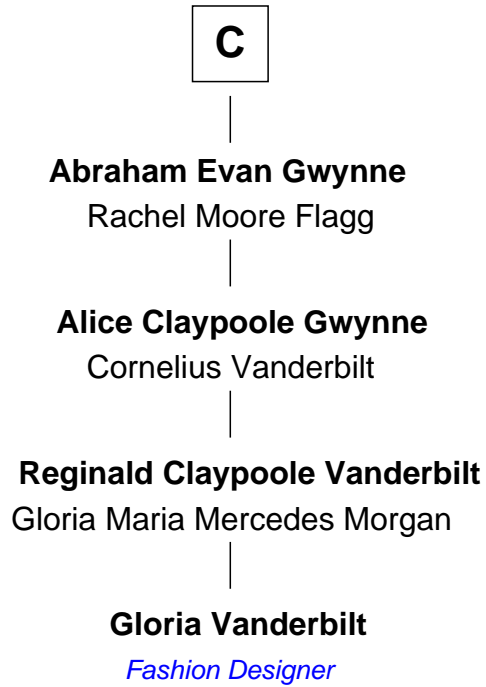

FamousKin.com
Relationship Chart of
Gloria Vanderbilt
Fashion Designer

9th cousin 11 times removed of

Catherine Parr
6th Wife of King Henry VIII

FamousKin.com