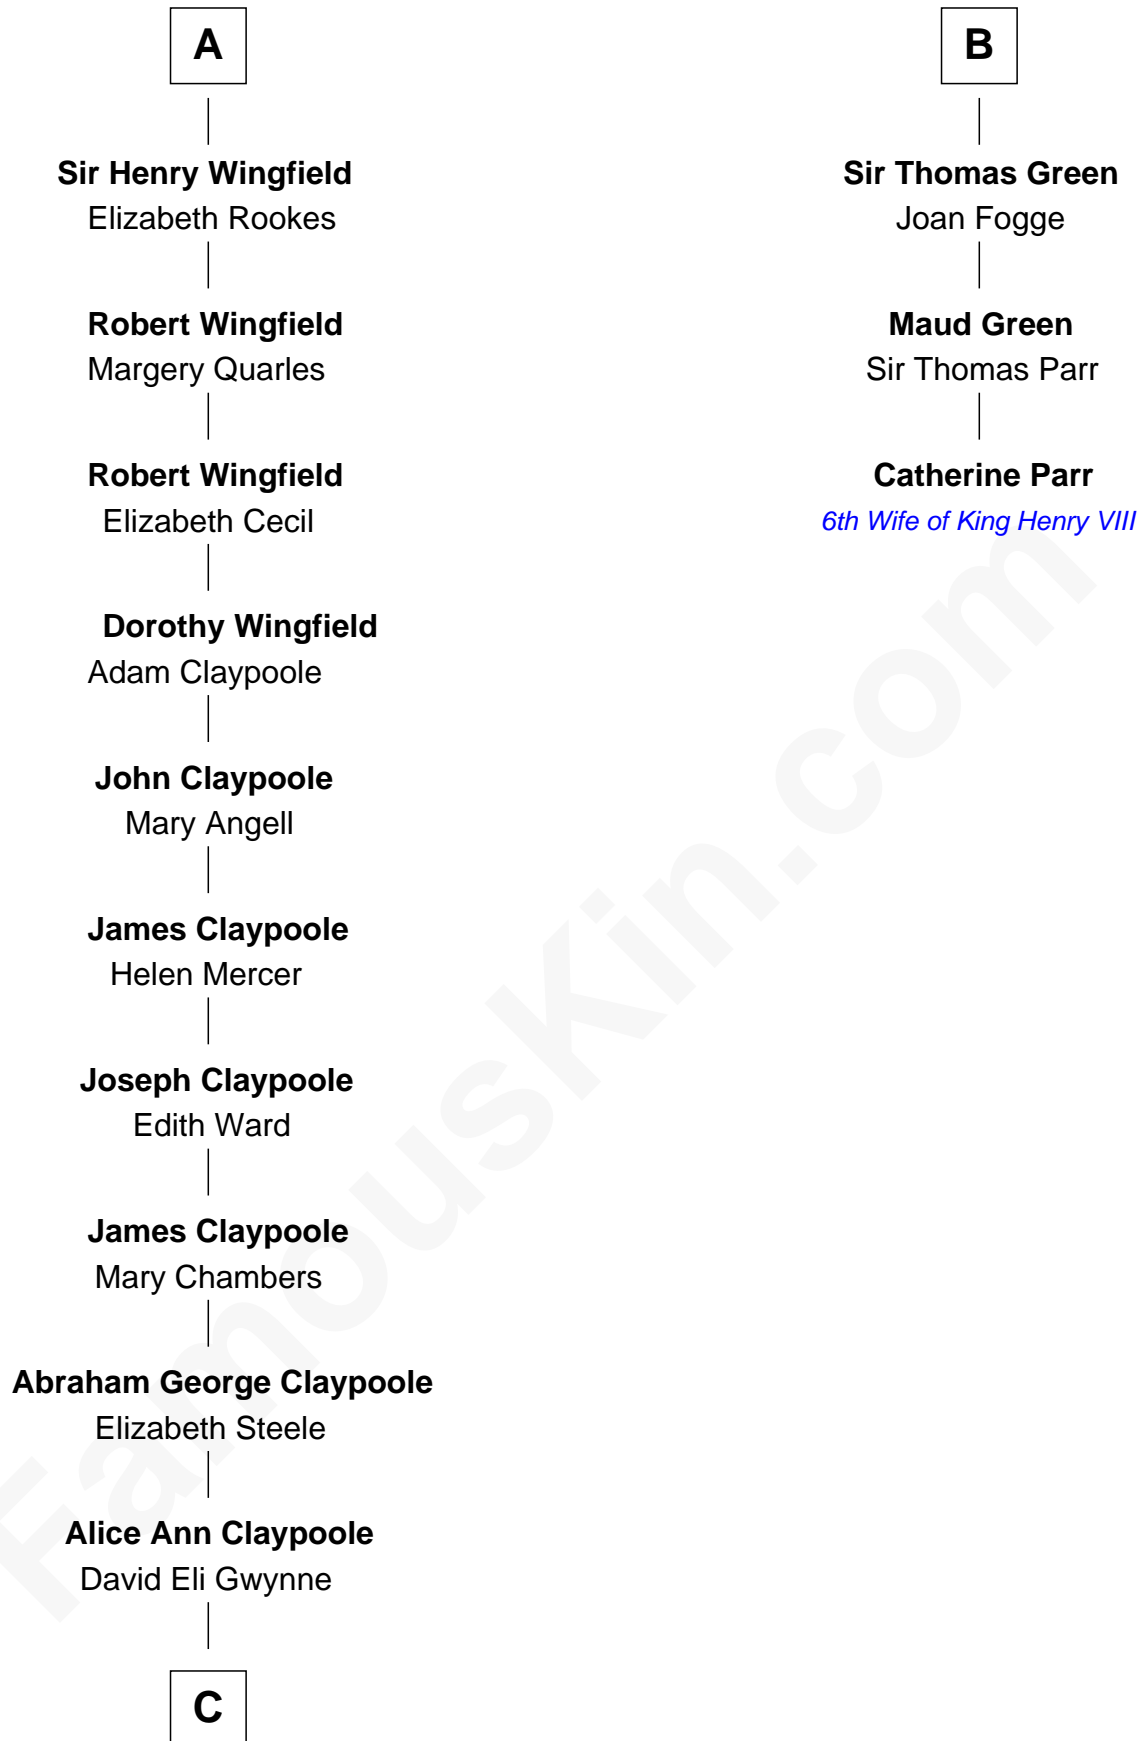

FamousKin.com
Relationship Chart of
Gloria Vanderbilt
Fashion Designer

9th cousin 11 times removed of
Catherine Parr
6th Wife of King Henry VIII

FamousKin.com