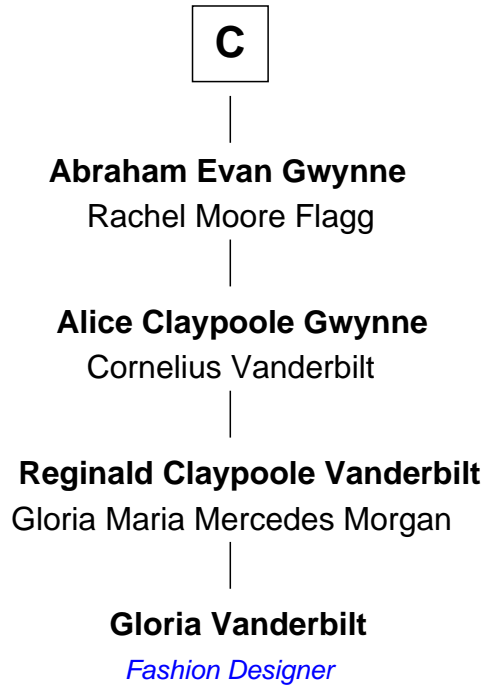

FamousKin.com
Relationship Chart of
Gloria Vanderbilt
Fashion Designer

9th cousin 11 times removed of
Catherine Parr
6th Wife of King Henry VIII

FamousKin.com