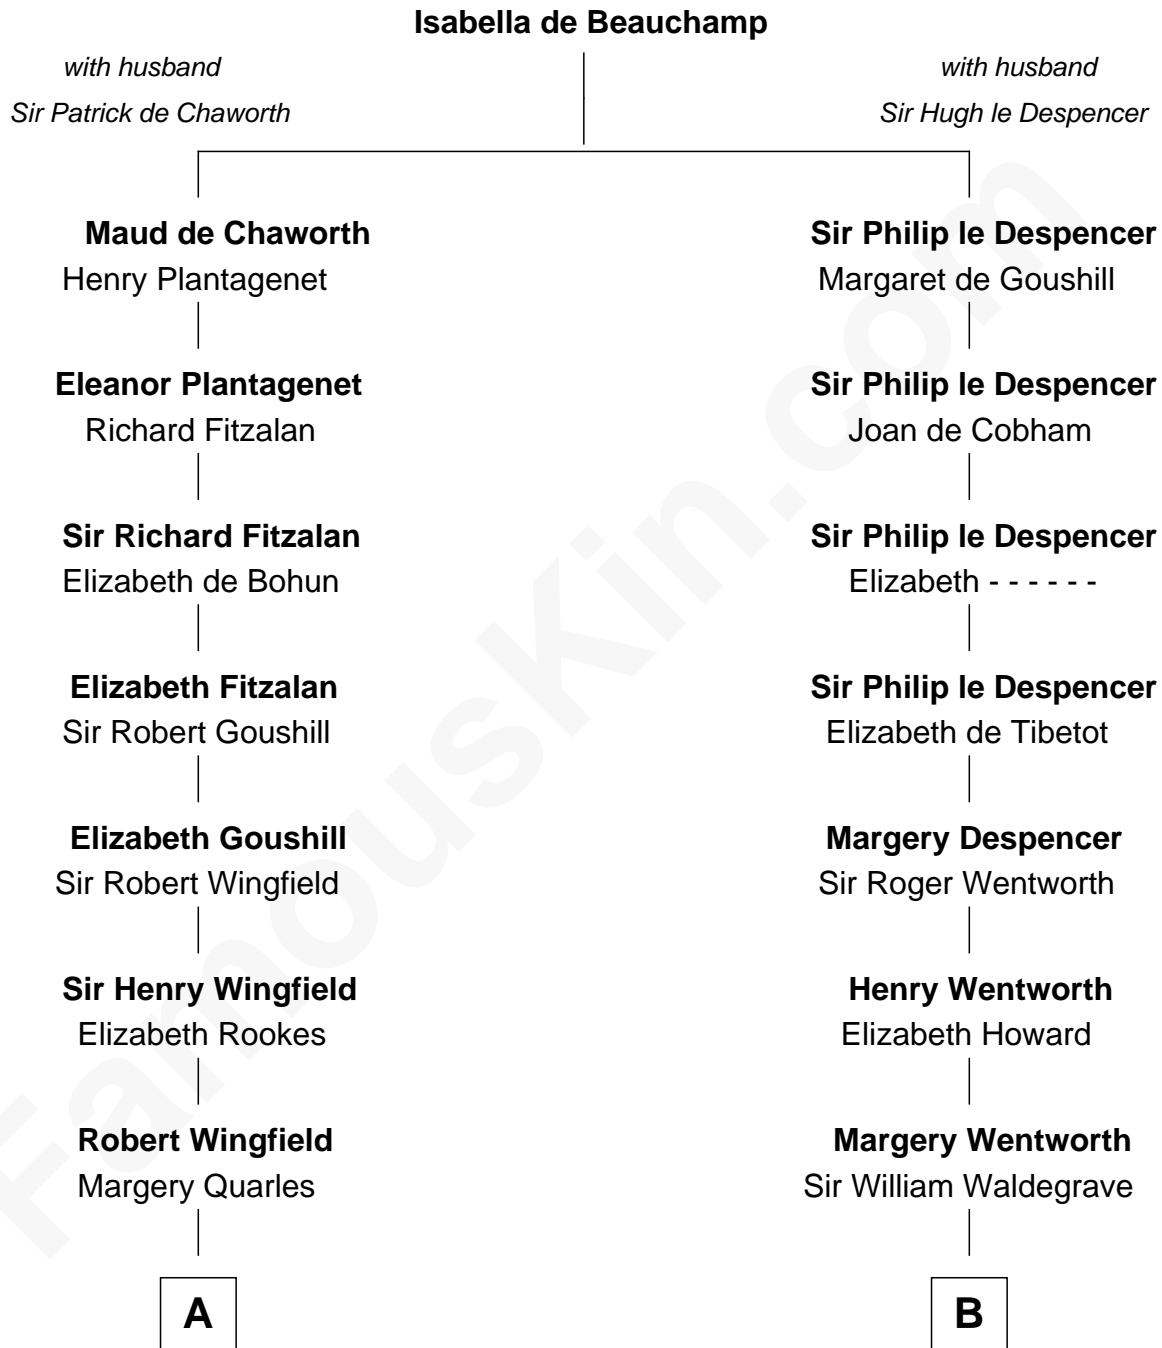

FamousKin.com
Relationship Chart of
Gloria Vanderbilt
Fashion Designer

18th cousin 3 times removed of
Jake Gyllenhaal
Movie Actor

C

Reginald Claypoole Vanderbilt

Gloria Maria Mercedes Morgan

Gloria Vanderbilt

Fashion Designer

D

Anders Leonard Gyllenhaal

Selma Amanda Nelson

Leonard Ephraim Gyllenhaal

Philo Pendleton

Hugh Anders Gyllenhaal

Virginia Lowrie Childs