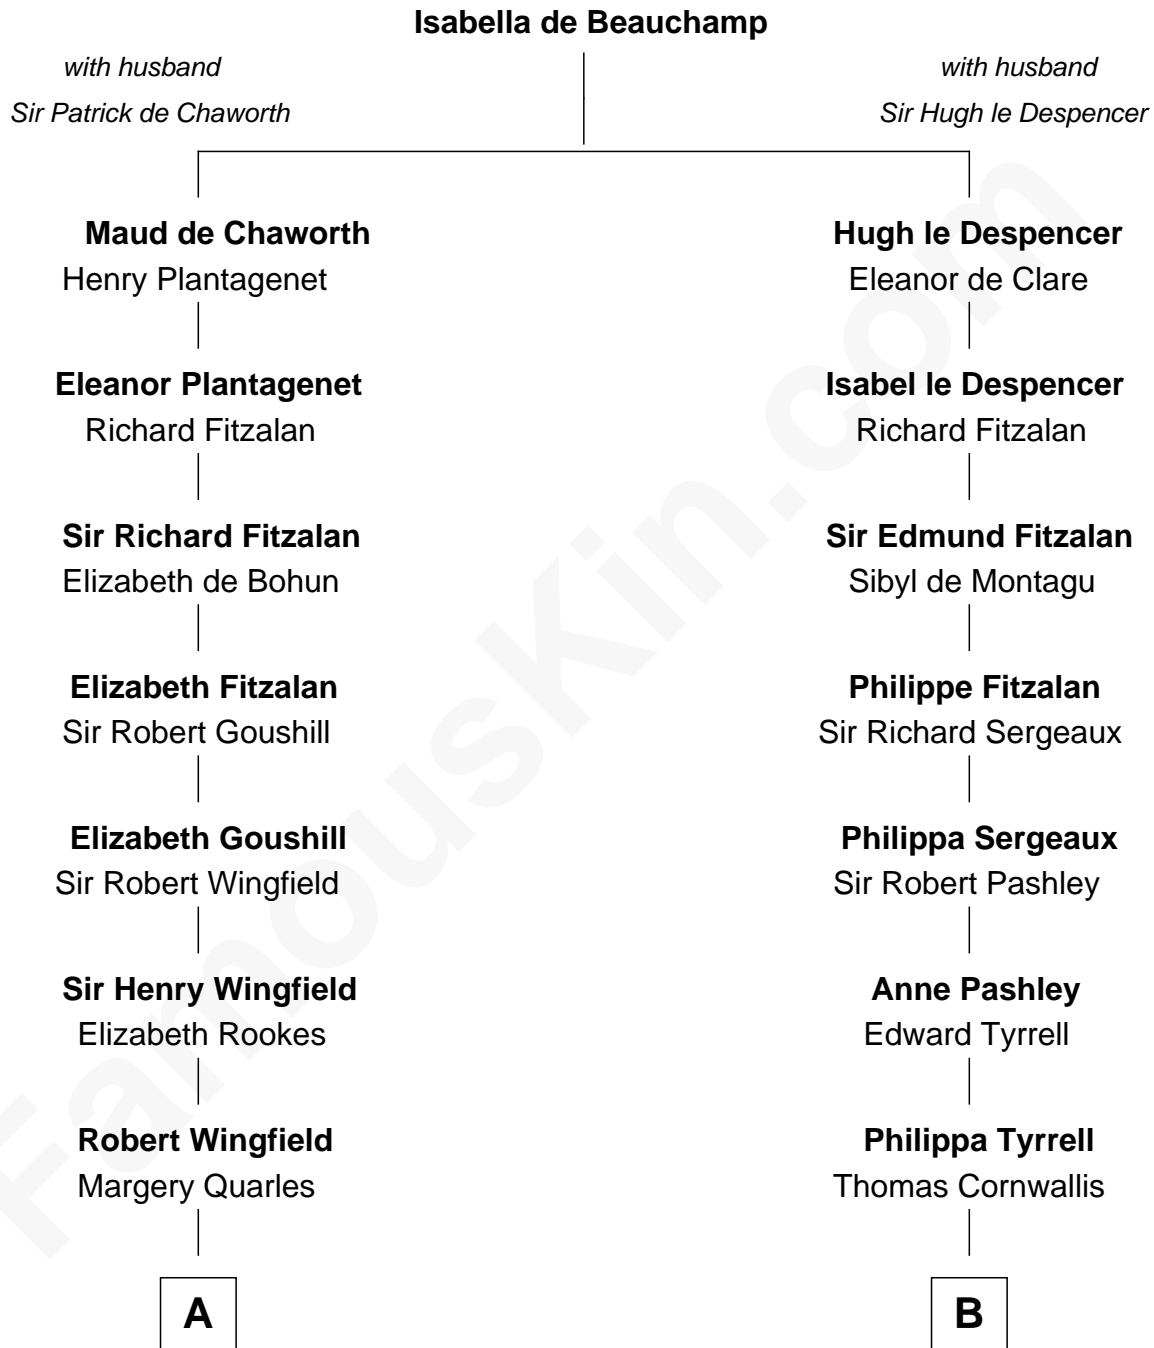

FamousKin.com
Relationship Chart of
Gloria Vanderbilt
Fashion Designer

18th cousin 1 time removed of

General James Longstreet
Confederate Army - U.S. Civil War

C

Reginald Claypoole Vanderbilt

Gloria Maria Mercedes Morgan

Gloria Vanderbilt

Fashion Designer

D

Hannah FitzRandolph

William Longstreet

James Longstreet

Mary Anna Dent

General James Longstreet