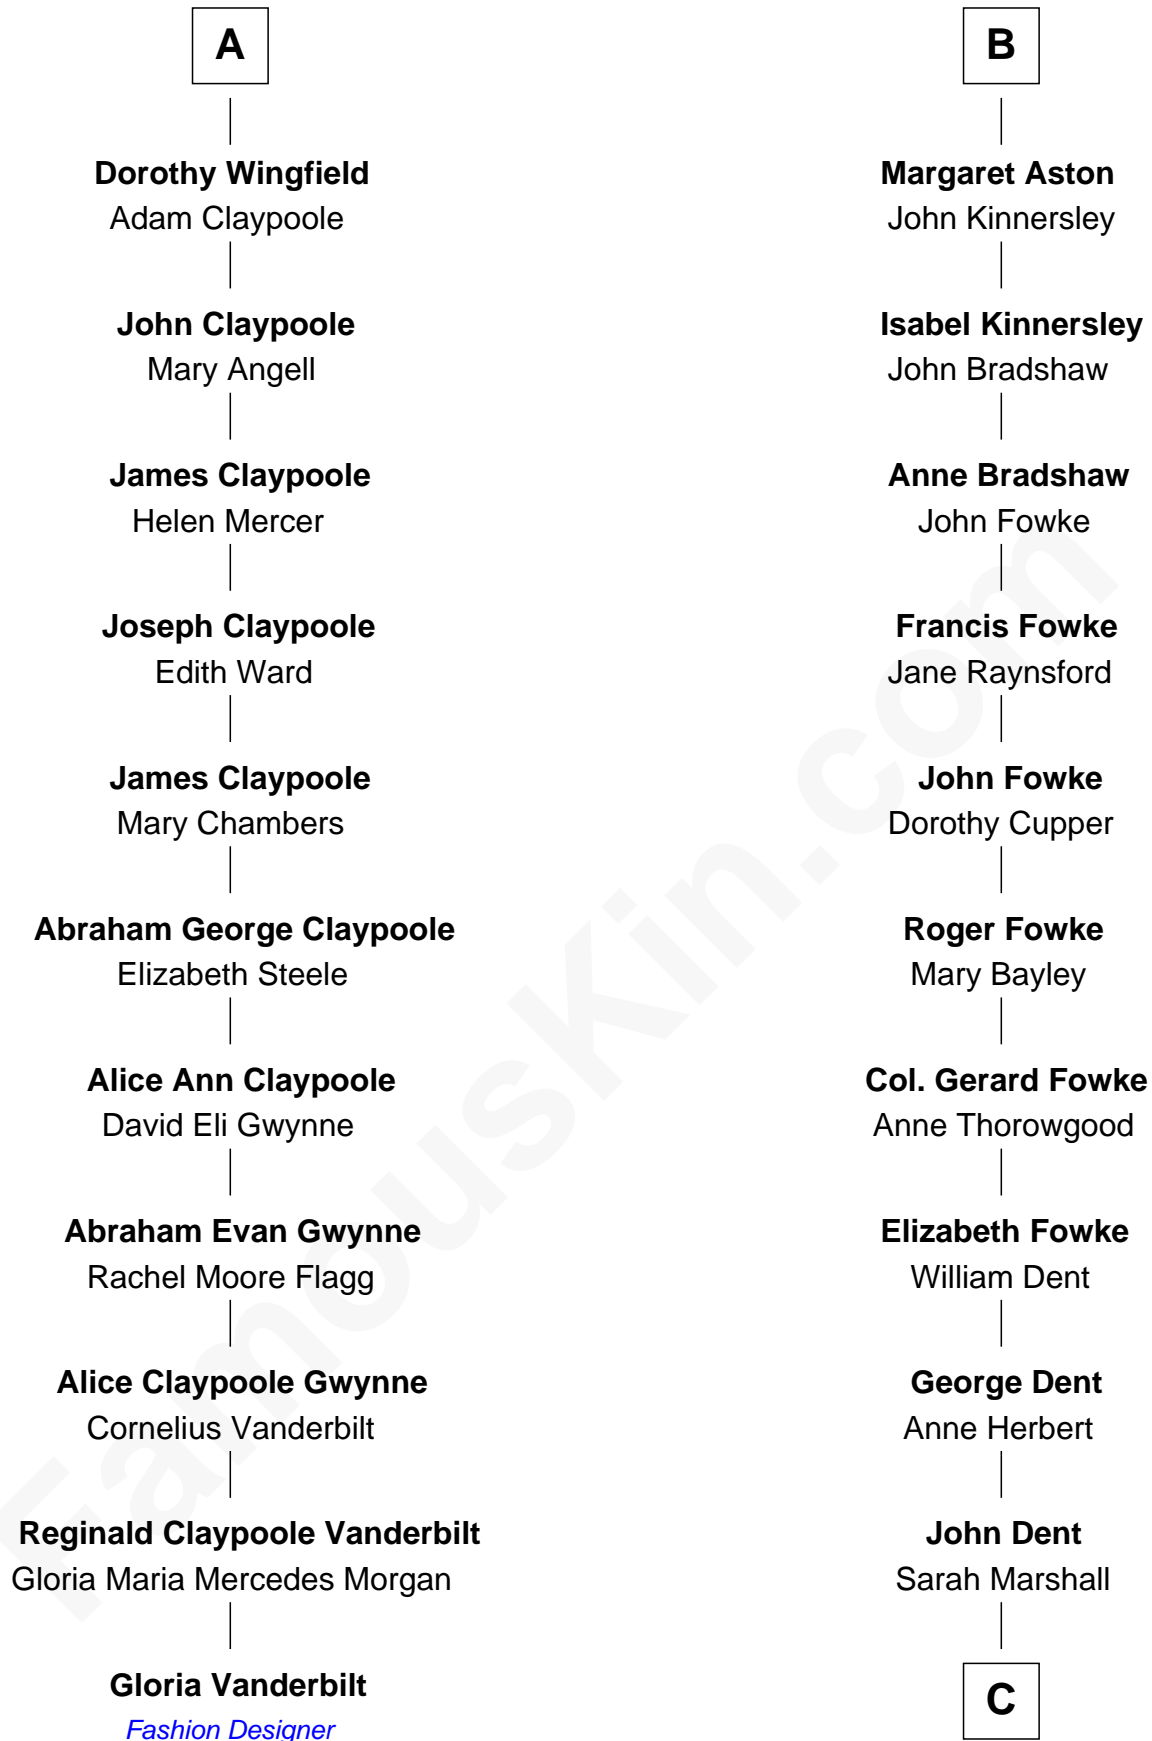

**FamousKin.com**  
**Relationship Chart of**  
**Gloria Vanderbilt**  
*Fashion Designer*

17th cousin 2 times removed of  
**General James Longstreet**  
*Confederate Army - U.S. Civil War*

C

Thomas Marshall Dent

Anne Magruder

Mary Anna Dent

James Longstreet

General James Longstreet

*Confederate Army - U.S. Civil War*

FamousKin.com